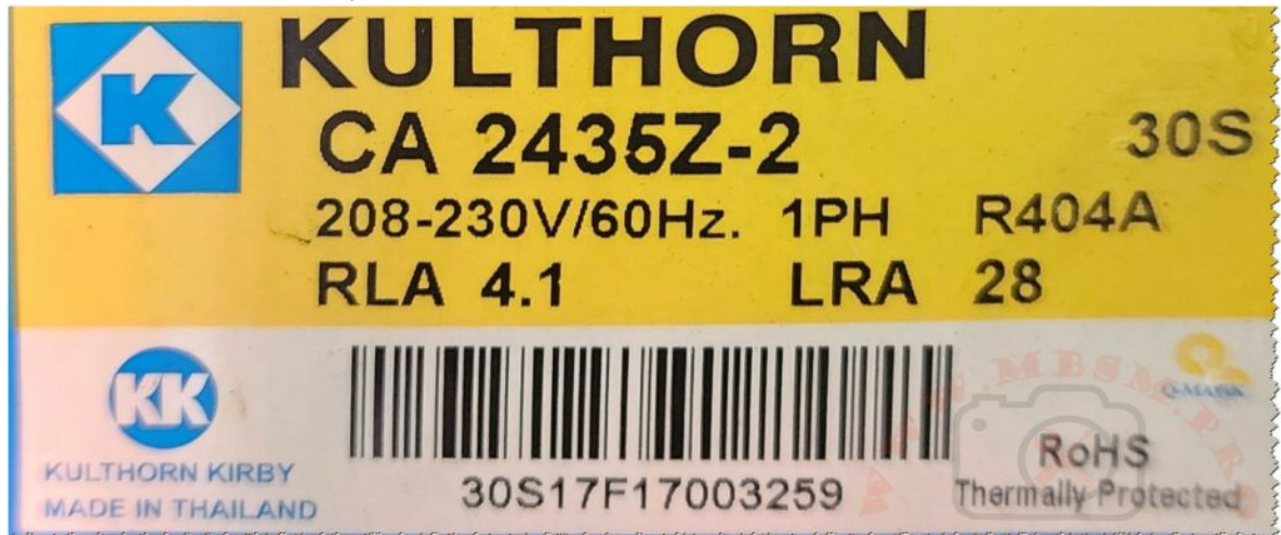

Category: expertise

written by Lilianne | 12 December 2024

low-pressure cut-off switch

Mbsm.pro, HERMETIC, Kulthorn,
COMPRESSOR, CA 2435Z-2, 917 w, 28A,
3/4 hp++, 1 hp-, 1ph

Category: compressor,expertise
written by Lilianne | 12 December 2024