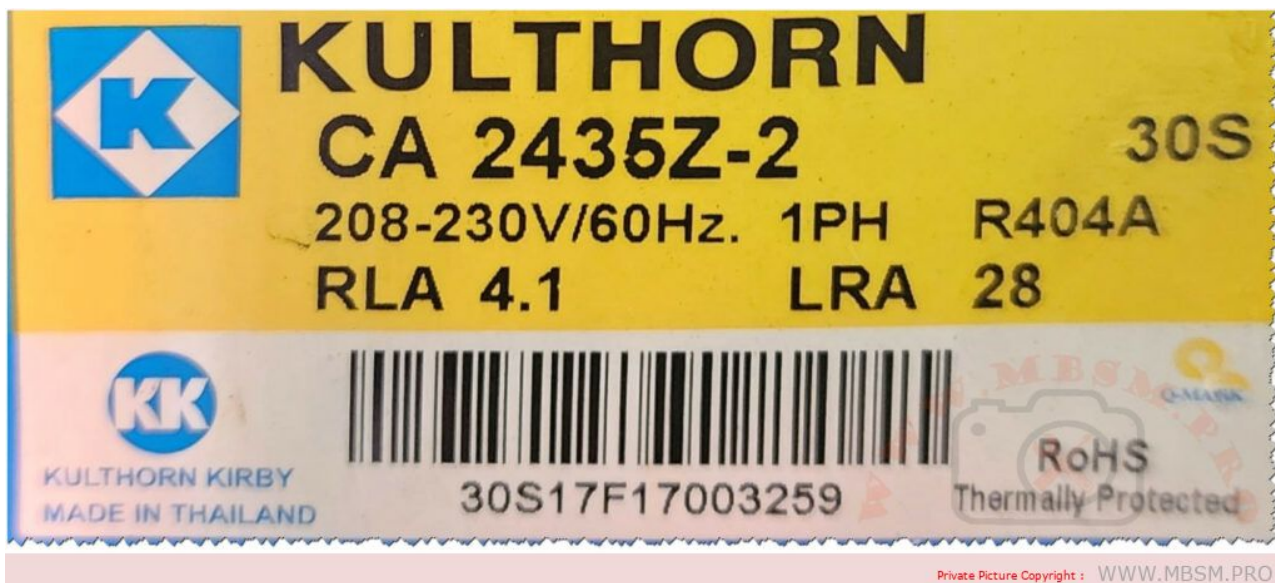

Mbsm.pro, HERMETIC, Kulthorn, COMPRESSOR, CA 2435Z-2, 917 w, 28A, 3/4 hp++, 1 hp-, 1ph

written by Lilianne | 12 December 2024

Mbsm.pro, HERMETIC, Kulthorn, COMPRESSOR, CA 2435Z-2, 917 w, 28A, 3/4 hp++, 1 hp-, 1ph