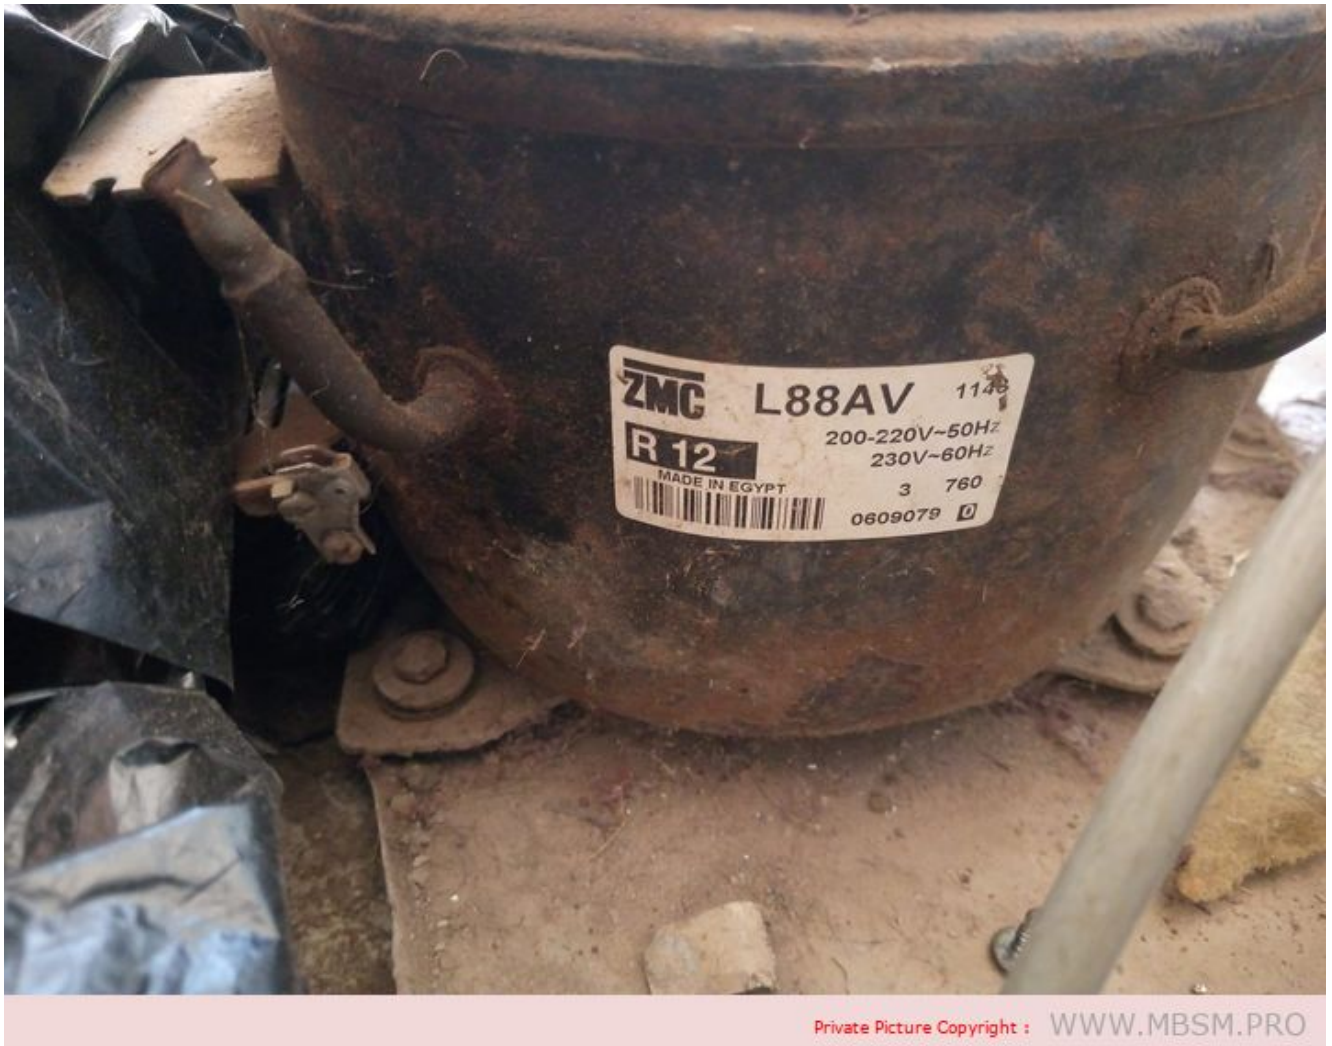

Mbsm_dot_pro_private_PDF__L88AVTélécharger

**Mbsm.pro, pdf, Compressor,
qb57c11gax0, QB serie,
Panasonic Compressor, 1/6 hp
, lbp, refrigerator condor,
12 feet, 0.8 ampère**

written by Lilianne | 15 January 2023