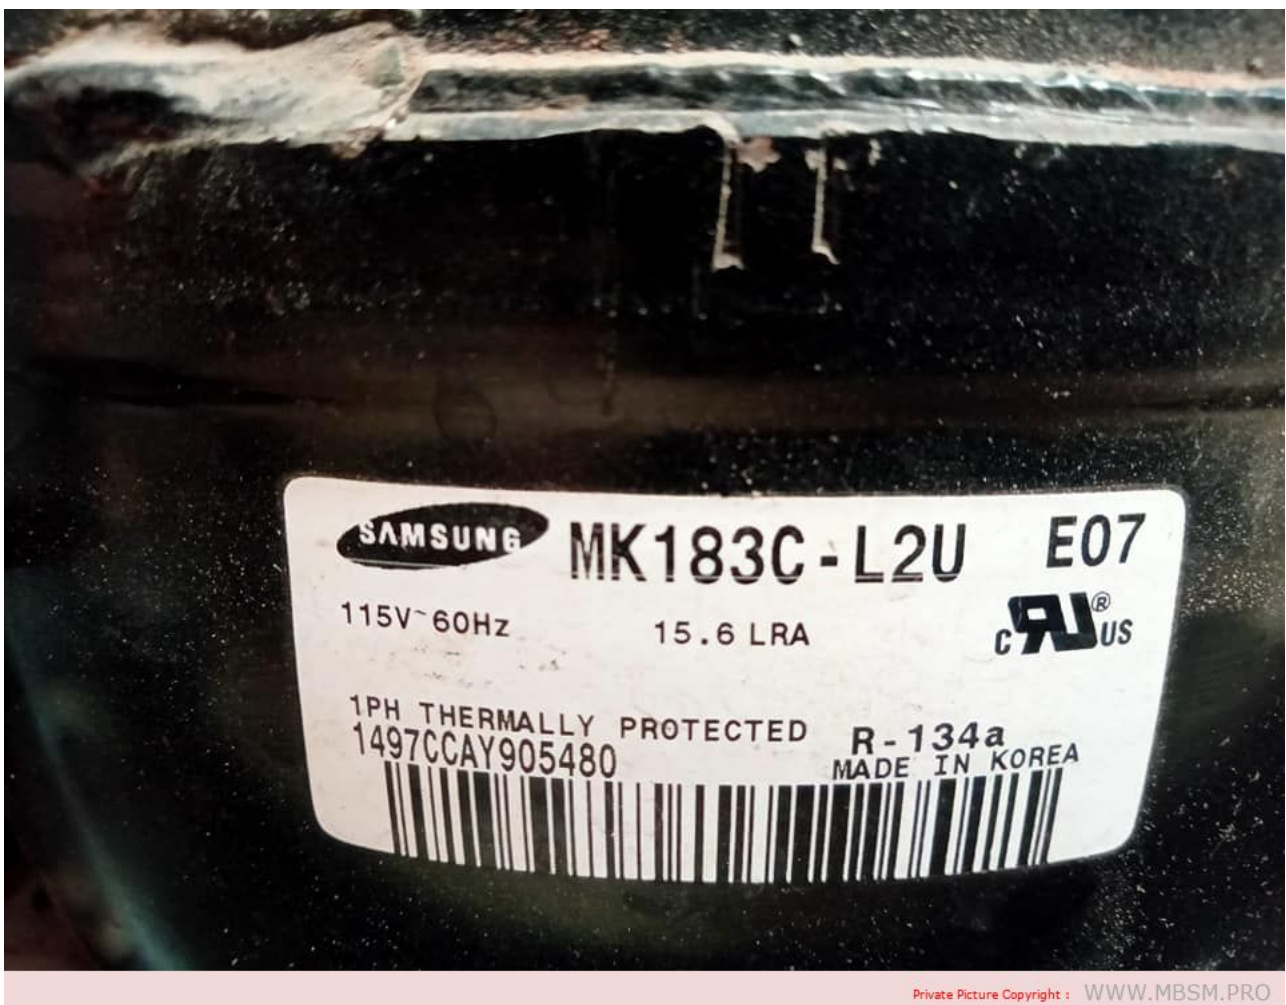

Mbsm.pro, Compressor, Samsung, refrigerator, MK183Q-L2Ub, R134a, 1/3 Hp, 1bp, 220-240V/50HZ, refrigerator, RT61MBPN, 22 feet, 460 L

written by Lilianne | 15 April 2022

Mbsm.pro, Compressor, Samsung, refrigerator, MK183Q-L2Ub, R134a, 1/3 Hp, 1bp, 220-240V/50HZ, refrigerator, RT61MBPN, 22 feet, 460 L