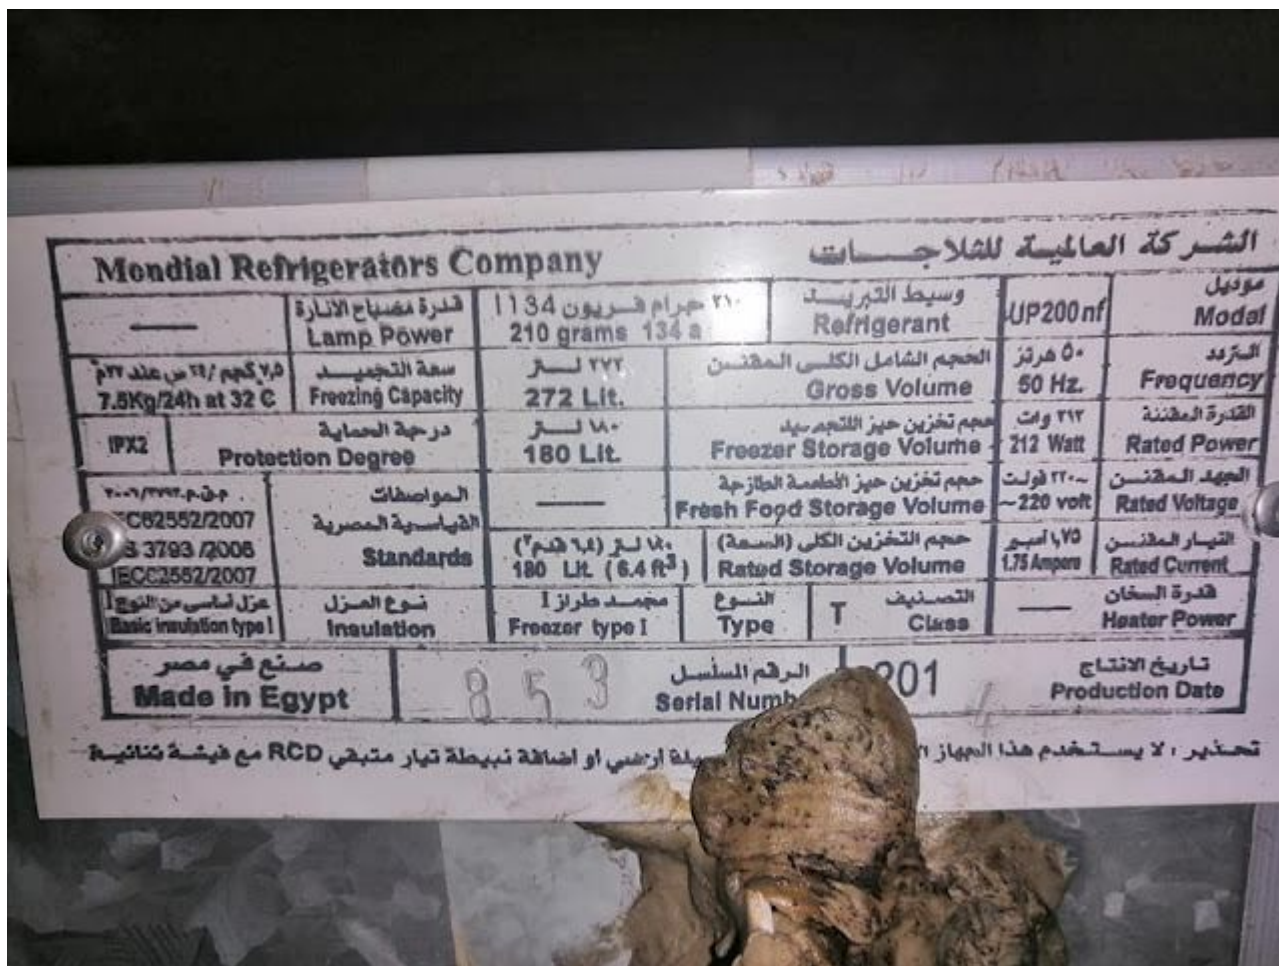

Mbsm.pro, Freezer no frost, Alaska, Freezer vertical, 7 gavetas, 239L, Compressor 1/4 Hp, HSL27YE-5, DAEW00 COMPRESSOR, R134a, 220G, 220V, 180W, 1bp, CSIR

written by Lilianne | 15 April 2022

Private Picture Copyright : WWW.MBSM.PRO

Freezer no frost, Alaska, Freezer vertical, 7 gavetas, 239L, Compressor 1/4 Hp, HSL27YE-5, DAEW00 COMPRESSOR, R134a, 220G, 220V, 180W