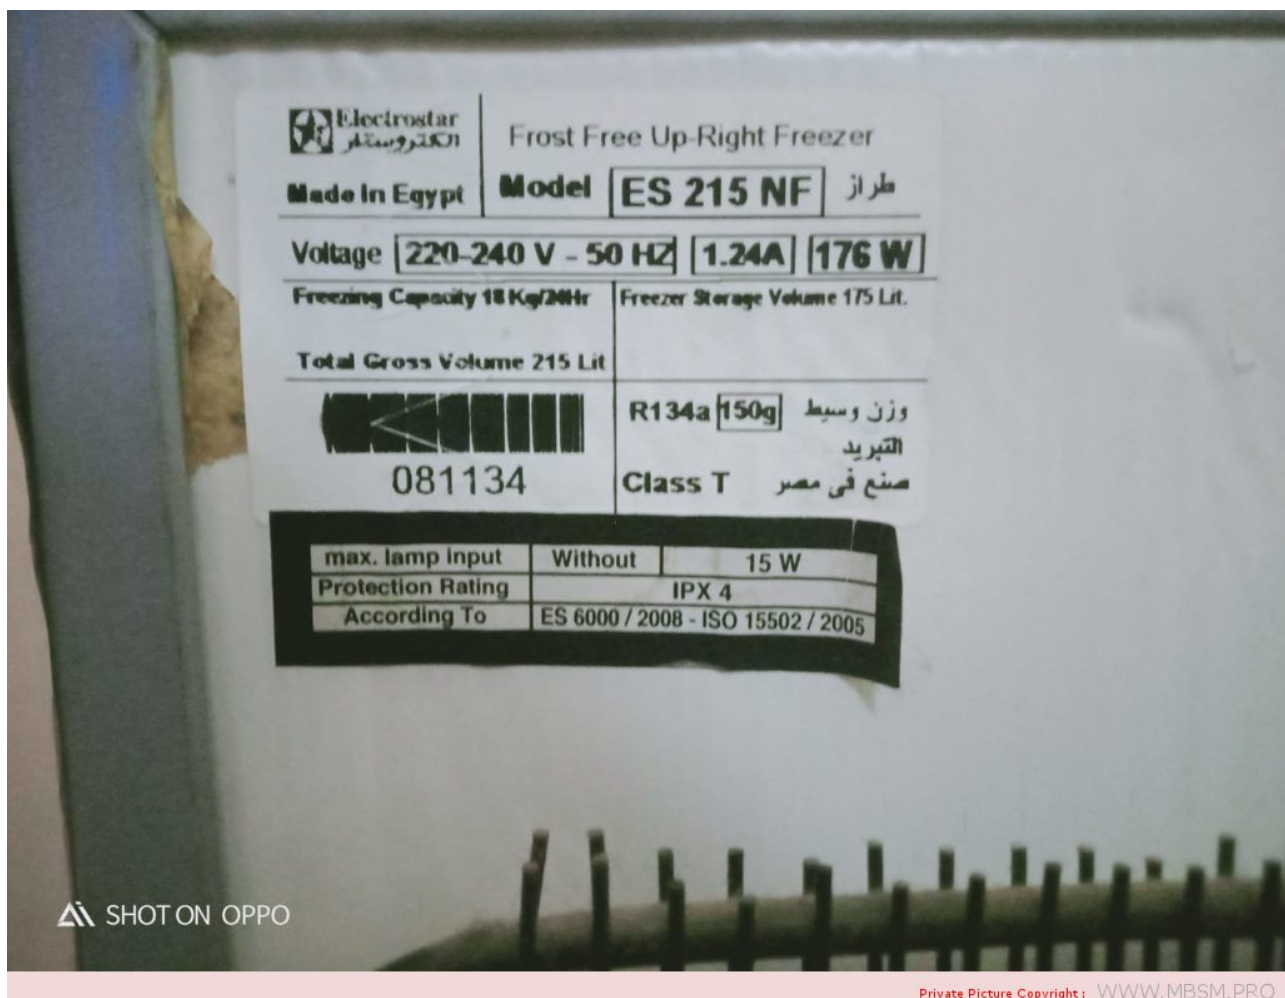

Mbsm.pro, Freezer, es215nf, Electrostar, five drawers, ES 215 P NF, Prestige, 215 L, Compressor, 1/5 Hp, r134a, 130 G, qbh66c13gpx, Panasonic

written by Lilianne | 15 April 2022

Mbsm.pro, Freezer, es215nf, Electrostar, five drawers, ES 215 P NF, Prestige, 215 L, Compressor, 1/5 Hp, r134a, 130 G, qbh66c13gpx, Panasonic