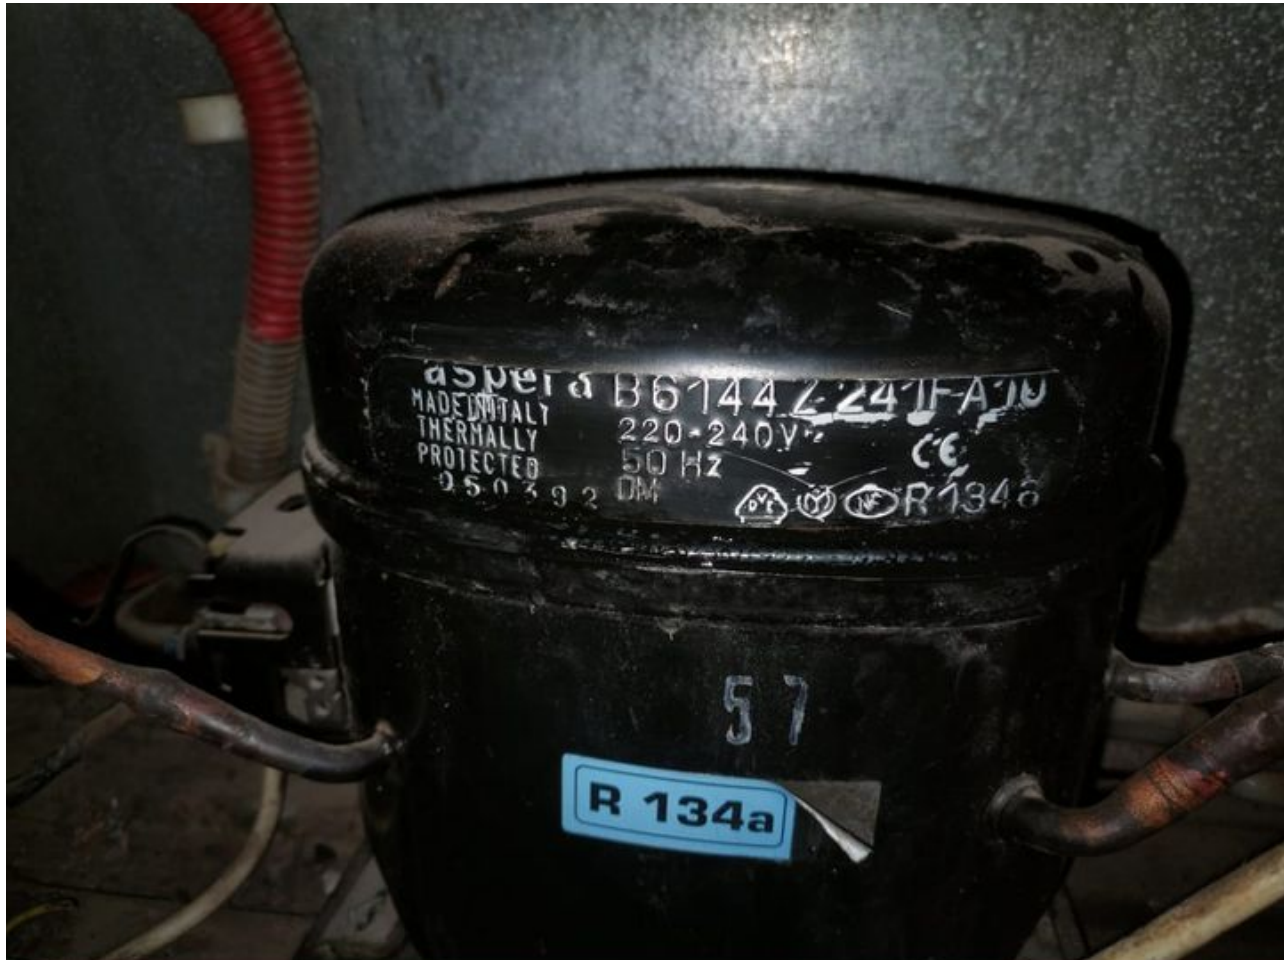

Mbsm.pro, Compressor, NB series, NB6144Z, AE8LMY, B6144Z, 1/5 hp++, MED/HIGH, 1/4 hp-, Emkarate RL22HB POE lubricant

Category: Non classé

written by Lilianne | 24 May 2023

Private Picture Copyright : WWW.MBSM.PRO

Mbsm.pro, Compressor, NB series, NB6144Z, AE8LMY, B6144Z, 1/5 hp++, MED/HIGH,
1/4 hp-, Emkarate RL22HB POE lubricant,

Mbsm.pro, Refrigerator, freezer, NR62L22A, 1/5 hp, Compressor, power, 132W, R134a

Category: Non classé

written by mahdi miled | 24 May 2023