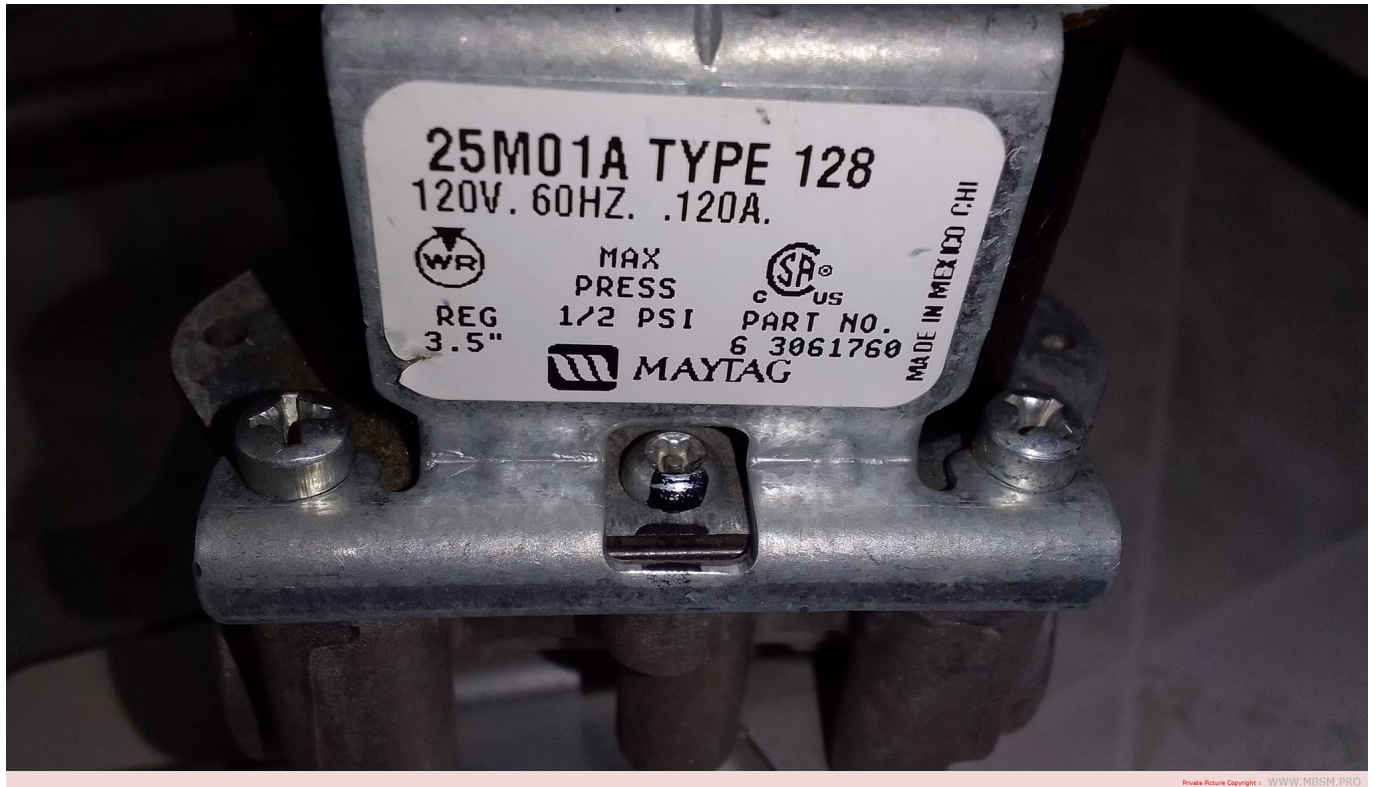

Mbsm.pro, Pictures, moteur, plaquette électrique et plaquette d'allumage Candy

Category: Pictures

written by Lilianne | 28 March 2023

Mbsm.pro, Pictures, moteur, plaquette électrique et plaquette d'allumage Candy

---

Mbsm.pro, Picture, Descaling pumps for descaling copper installations

Category: Pictures

written by Lilianne | 28 March 2023

Pompes détartrage pour détartrer les installations cuivre