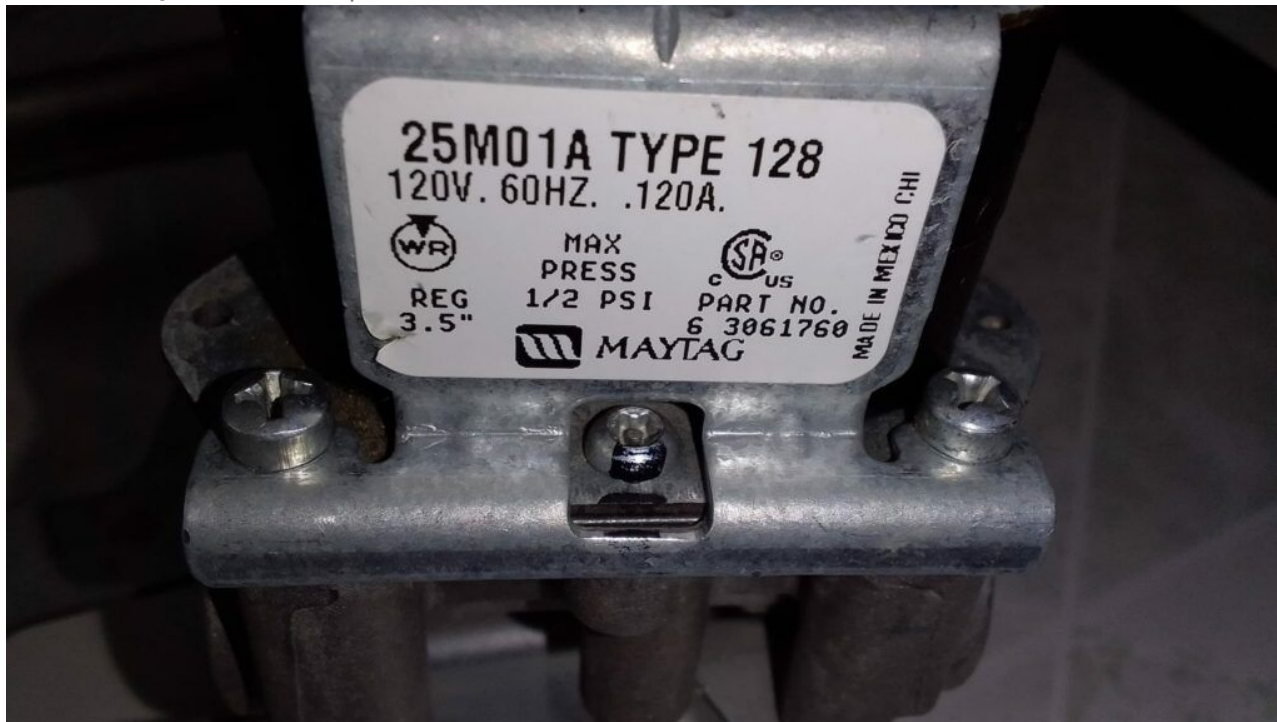

## Mbsm.pro, Pictures, Whirlpool dryer valves, 25M01A-876

Category: Pictures

written by Lilianne | 28 March 2023

Private Picture Copyright : WWW.MBSM.PRO

Mbsm.pro, Pictures, Whirlpool dryer valves

Private Picture Copyright : WWW.MBSM.PRO