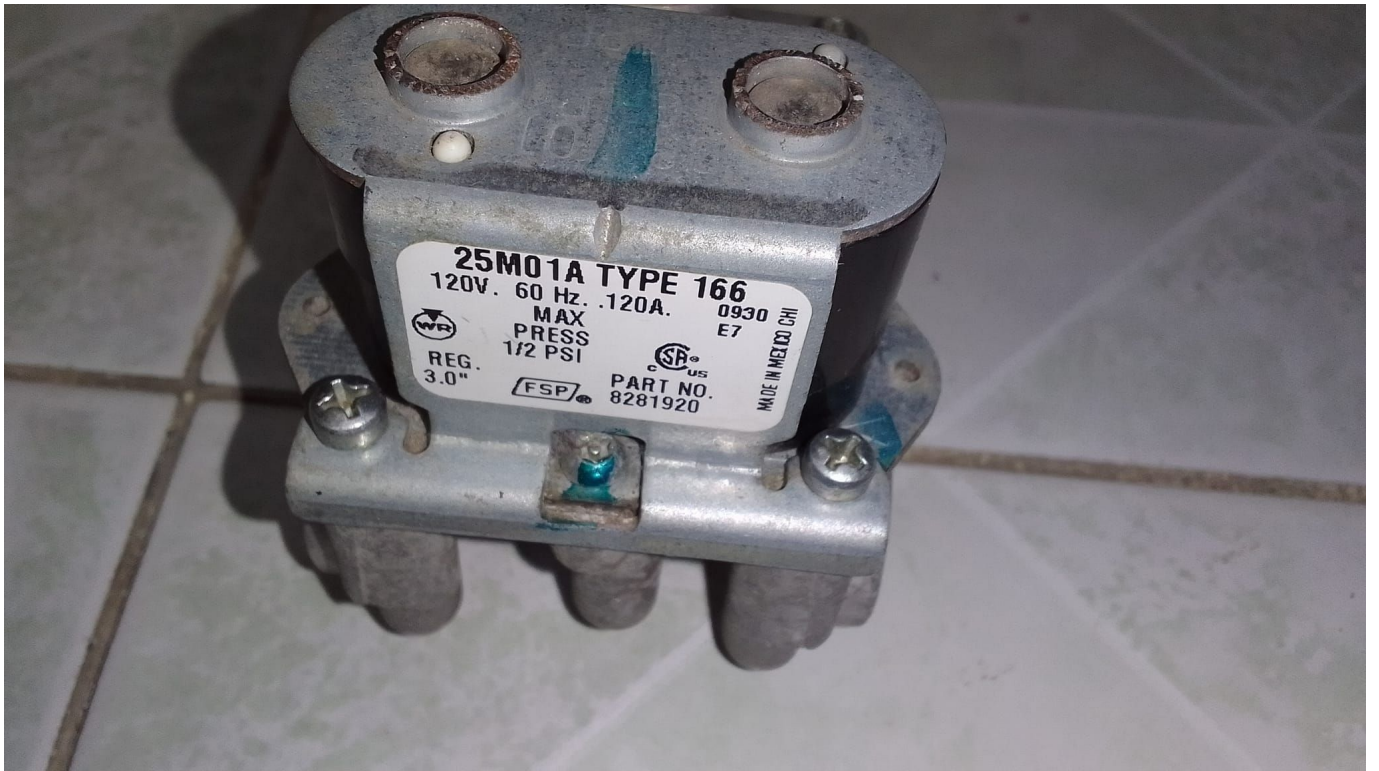

## Mbsm.pro, Pictures, Whirlpool dryer valves, 25M01A-876

Category: Pictures

written by Lilianne | 28 March 2023

Private Picture Copyright : WWW.MBSM.PRO

Mbsm.pro, Pictures, Whirlpool dryer valves

Private Picture Copyright : WWW.MBSM.PRO