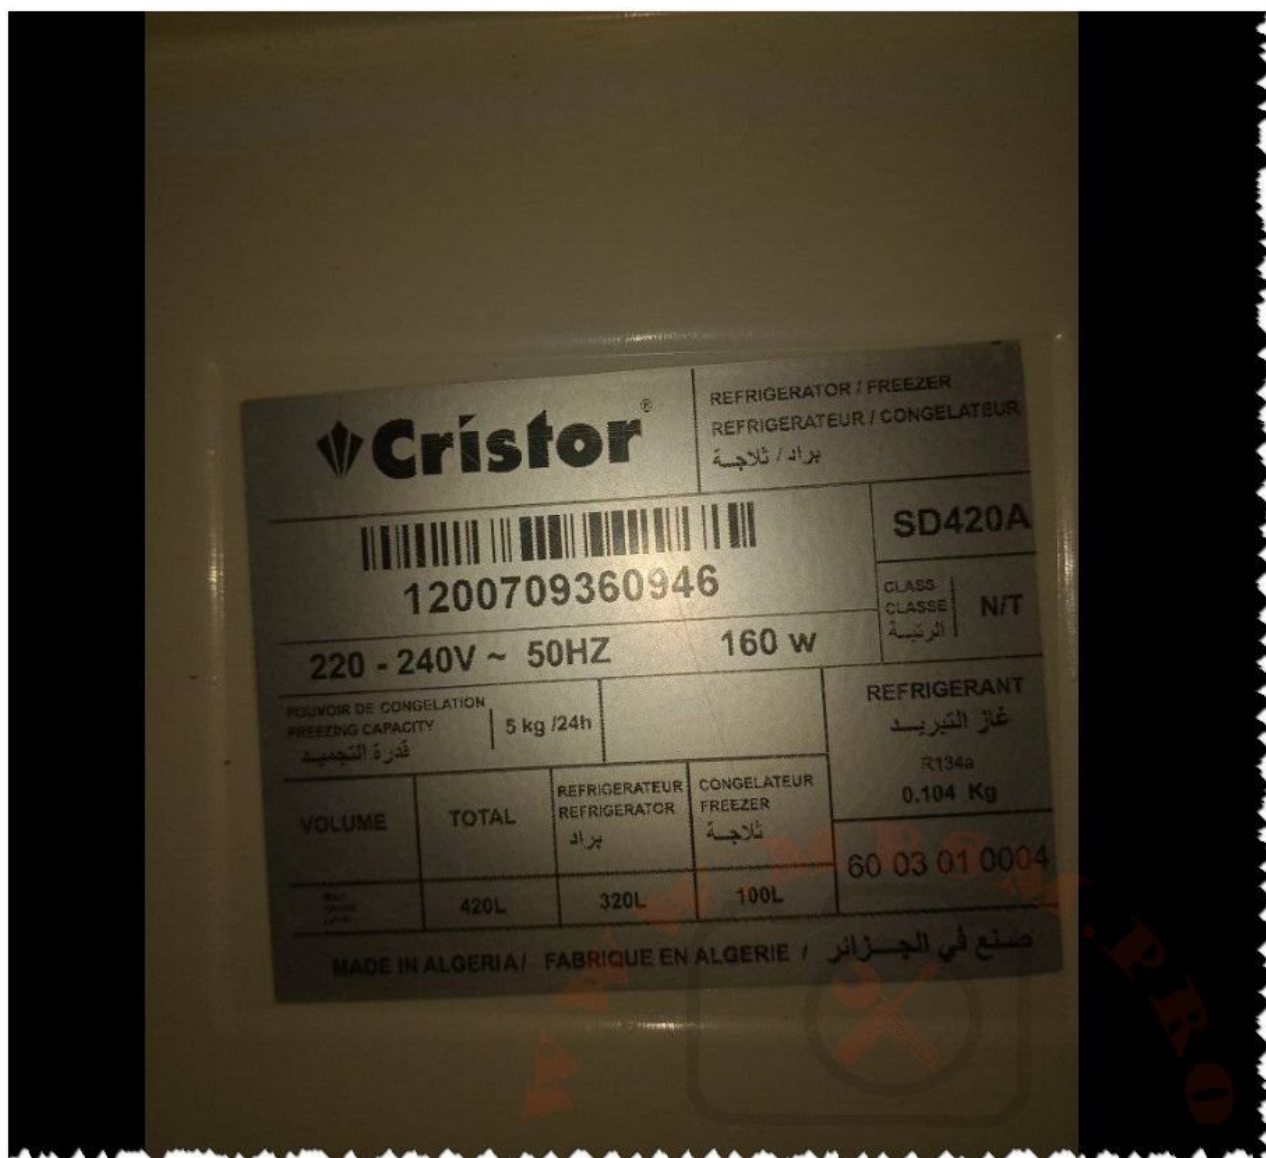

Mbsm.pro, Cristor, SD420A, REFRIGERATOR, FREEZER, 220 – 240V ~ 50HZ, CLASSE N/T, 420 L, MADE IN ALGERIA, Compressor, 1/3 hp, r134a, 104 G

written by Lilianne | 23 January 2024

Private Picture Copyright : WWW.MBSM.PRO

Mbsm.pro, Cristor, SD420A, REFRIGERATOR, FREEZER, 220 – 240V ~

50HZ, CLASSE N/T, 420 L, MADE IN ALGERIA, Compressor, 1/3 hp,
r134a, 104 G

**Mbsm.pro, Unionaire,
Refrigerator, RN-350VS-C20,
RN-350 M, 350 L, compressor,
1/5 hp, 130 w, r600a, 42 G,
0.87A**