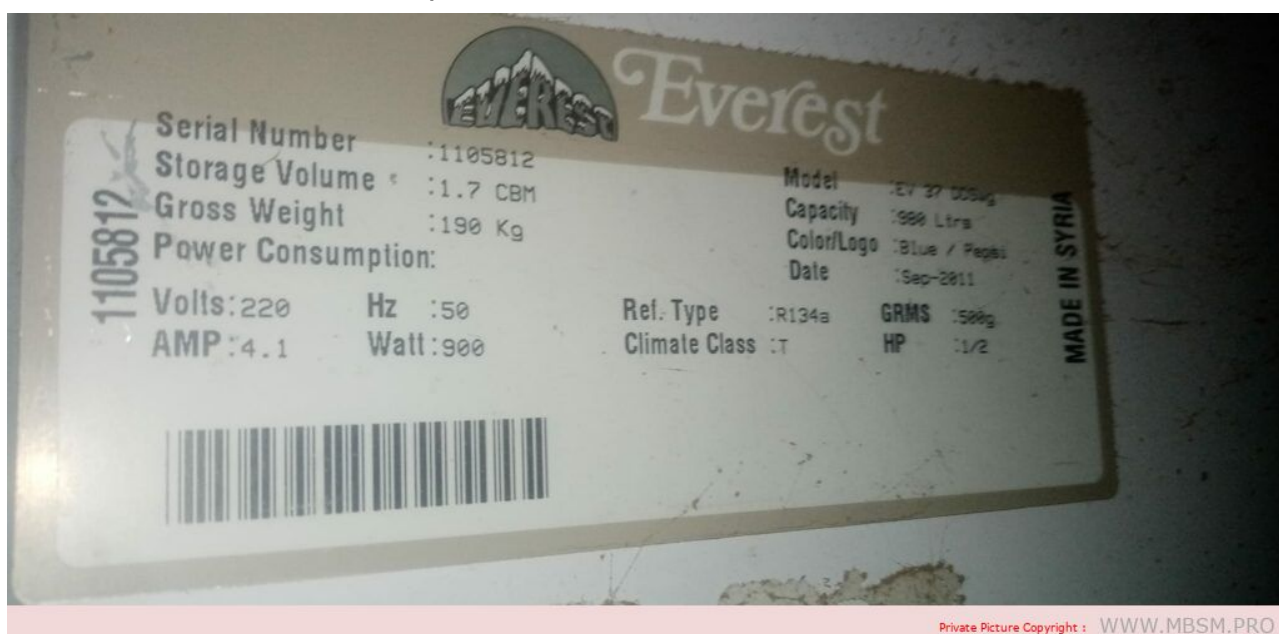

**Everest, refrigerator,  
EV37dds, 4.1 A, 900 w, 980 L,  
R134a, Compressor, 1/2 hp,  
double door, Dimensions : H  
200 cm, W 116 cm, D 65 cm**

written by Lilianne | 19 November 2023

Everest, refrigerator, EV37dds, 4.1 A, 900 w, 980 L, R134a,  
Compressor, 1/2 hp

**UGINE, refrigerator, WBr-100,  
90 L, r134a, 40 g, 220 v, 60**

**hz, 75 W, Class T,  
Compressor, Daewoo,  
WX24LHS4T, 62 W, 1/12 hp, lra  
2.5 a, 186 btu, lbp**

written by Lilianne | 19 November 2023