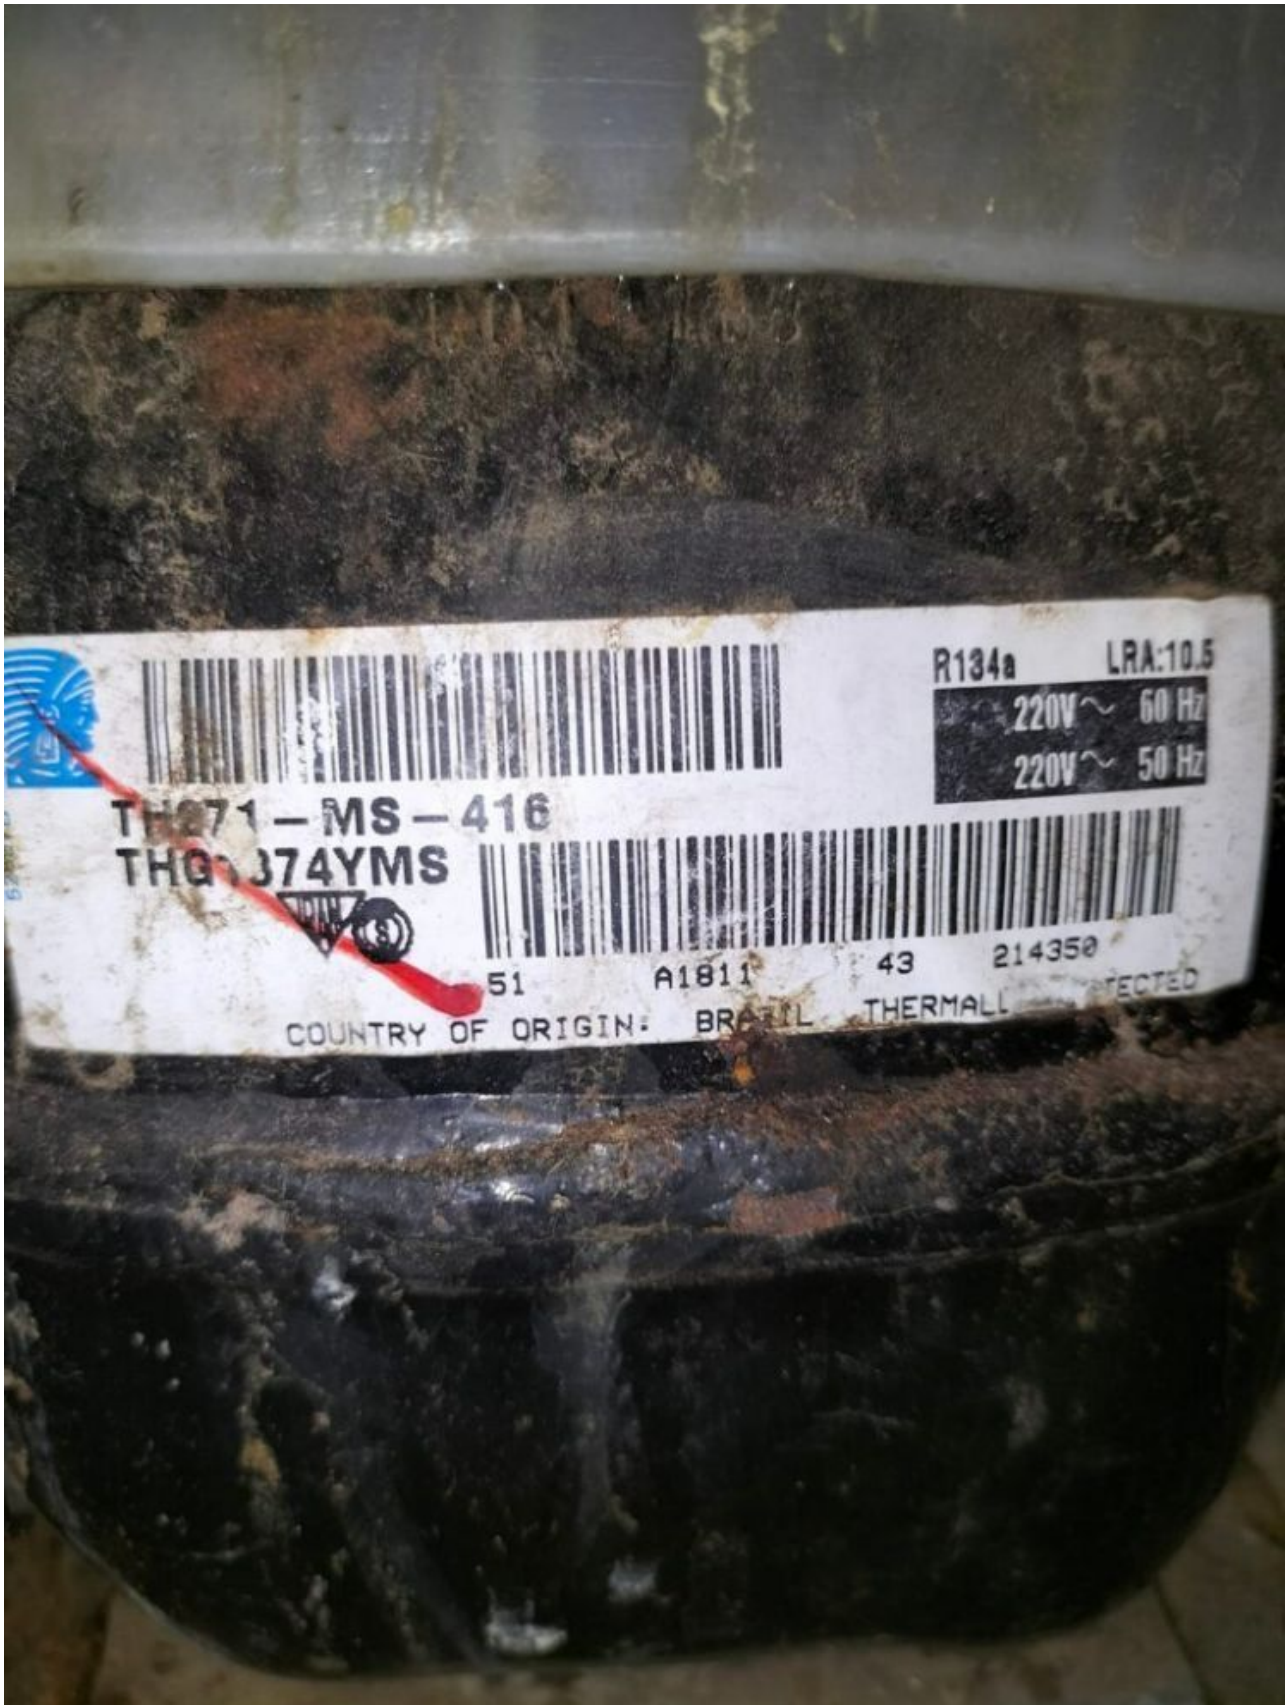

Private Picture Copyright : WWW.MBSM.PRO

Private Picture Copyright : WWW.MBSM.PRO

<https://www.mbsm.pro/wp-content/uploads/2022/08/Mbsm_dot_pro_private_picture__THG1374YFS-2-745x1024.jpg>