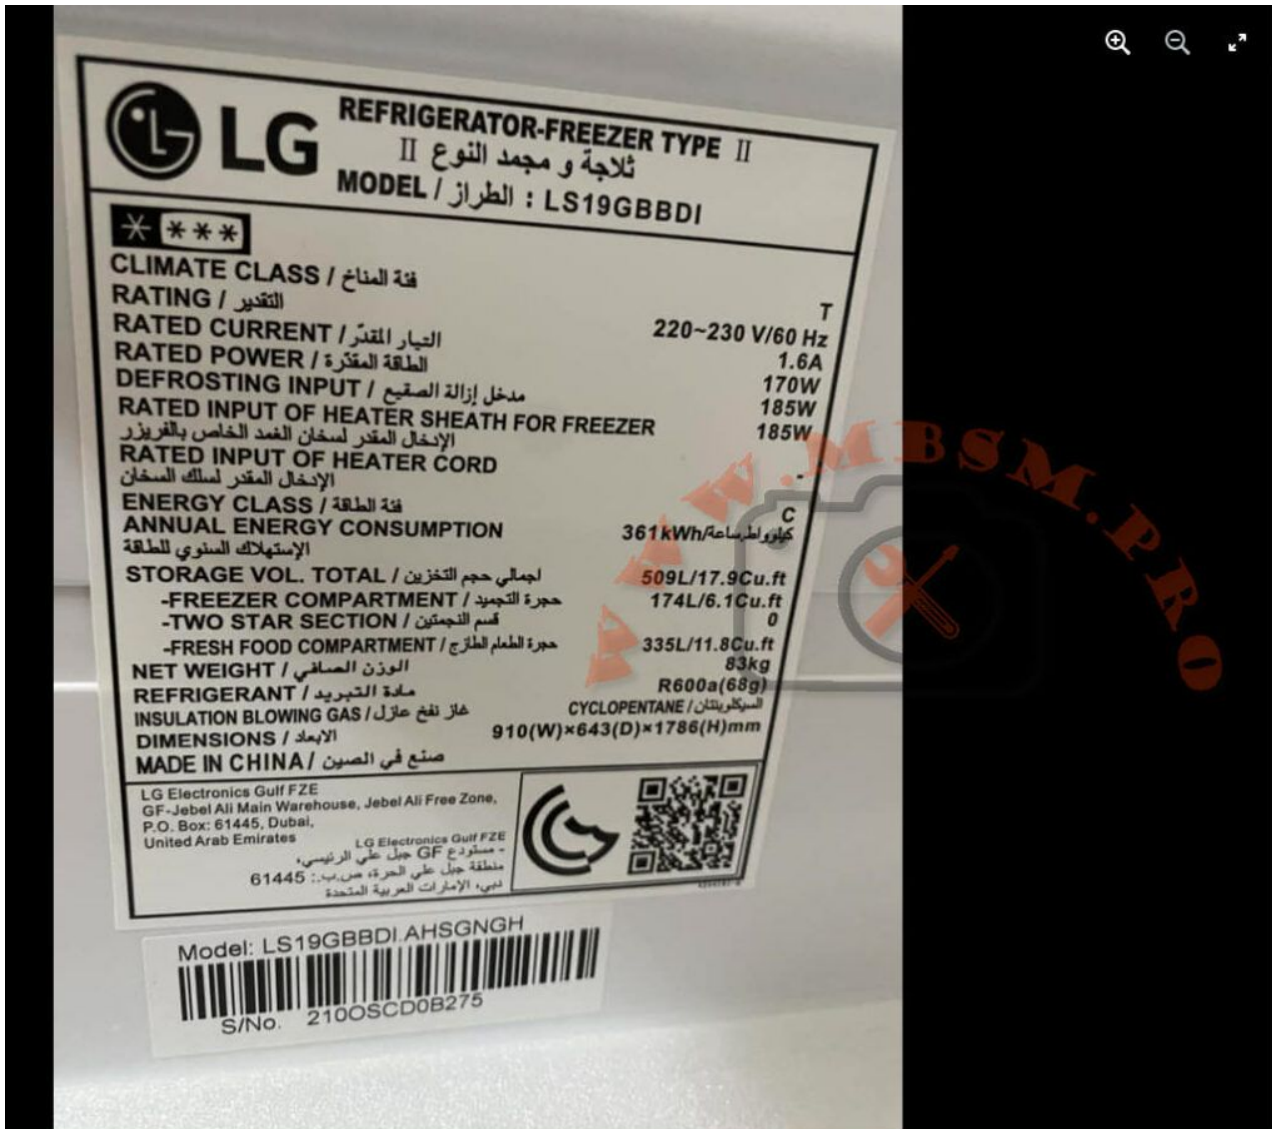

SL-nf420w

written by Lilianne | 16 April 2023

Mbsm.pro, refrigerator, 420 L, Starlight, Sl-nf420w, 115 w,
compressor, 1/6 hp, r134a, 100g

**Mbsm.pro, Compressor,
vetz110L, inverter, Bldc,
variable speed, 1/3 hp, from
75 to 275 w, refrigerator,
Ray-mrf-440gr, SIDE BY SIDE,
RAYLAN, 440L, GLASS BLANC, 4
PORTS, r600a**

written by Lilianne | 16 April 2023

Mbsm.pro, Compressor, vetz110L, inverter, Bldc, variable speed, 1/3 hp, from 75 to 275 w, refrigerator, Ray-mrf-440gr, SIDE BY SIDE, RAYLAN, 440L, GLASS BLANC, 4 PORTS, r600a

Mbsm.pro, LS19GBBDI, LG Refrigerator, 17.9 Cu.Ft , Silver PCM Color, Smart Inverter, Domper Compressor,

vfl110cy1, 1/4 hp, r600a

written by rober us | 16 April 2023

Private Picture Copyright : WWW.MBSM.PRO