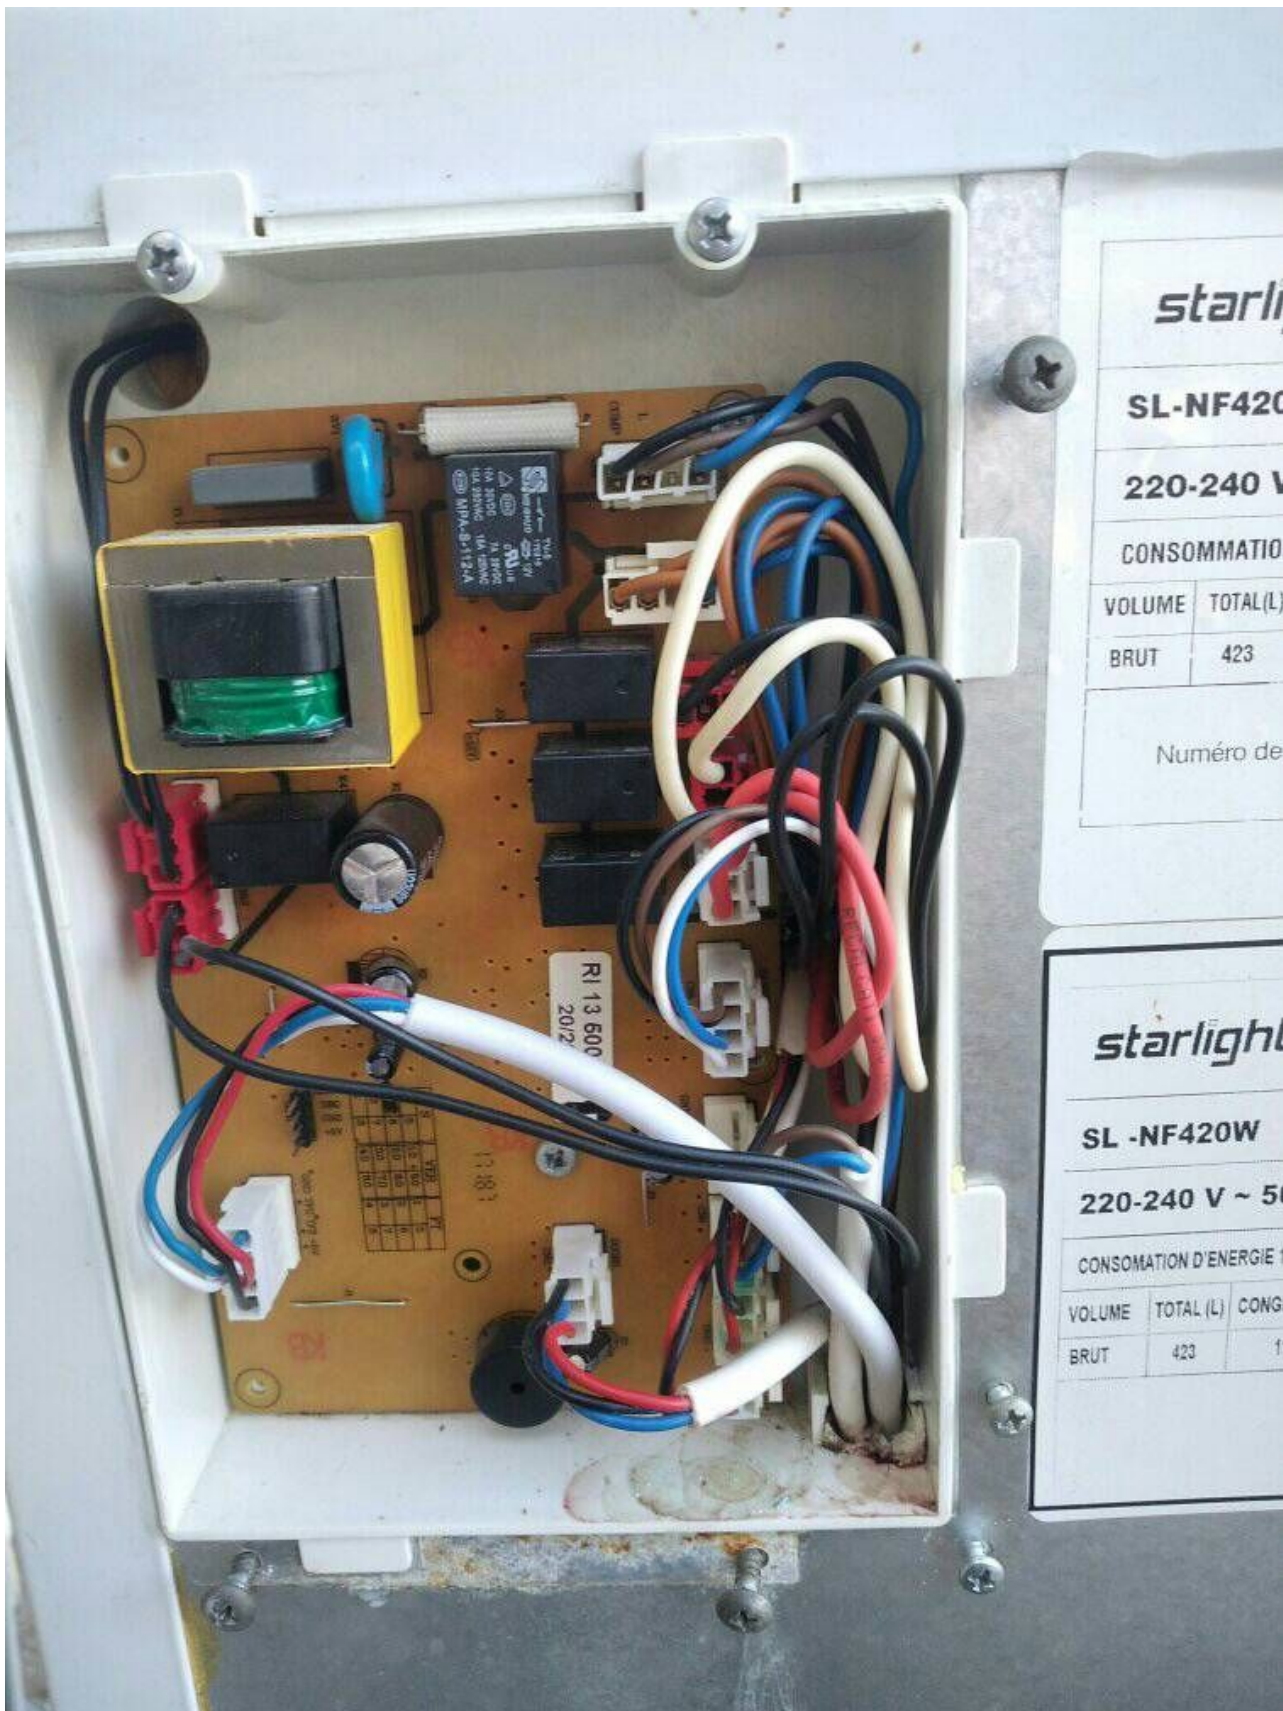

SL-nf420w

written by Lilianne | 16 April 2023

Mbsm.pro, refrigerator, 420 L, Starlight, Sl-nf420w, 115 w,
compressor, 1/6 hp, r134a, 100g

**Mbsm.pro, Compressor,
vetz110L, inverter, Bldc,
variable speed, 1/3 hp, from
75 to 275 w, refrigerator,
Ray-mrf-440gr, SIDE BY SIDE,
RAYLAN, 440L, GLASS BLANC, 4
PORTS, r600a**

written by Lilianne | 16 April 2023

Mbsm.pro, Compressor, vetz110L, inverter, Bldc, variable speed, 1/3 hp, from 75 to 275 w, refrigerator, Ray-mrf-440gr, SIDE BY SIDE, RAYLAN, 440L, GLASS BLANC, 4 PORTS, r600a

Mbsm.pro, LS19GBBDI, LG Refrigerator, 17.9 Cu.Ft , Silver PCM Color, Smart Inverter, Domper Compressor,

vfl110cy1, 1/4 hp, r600a

written by rober us | 16 April 2023

Private Picture Copyright : WWW.MBSM.PRO