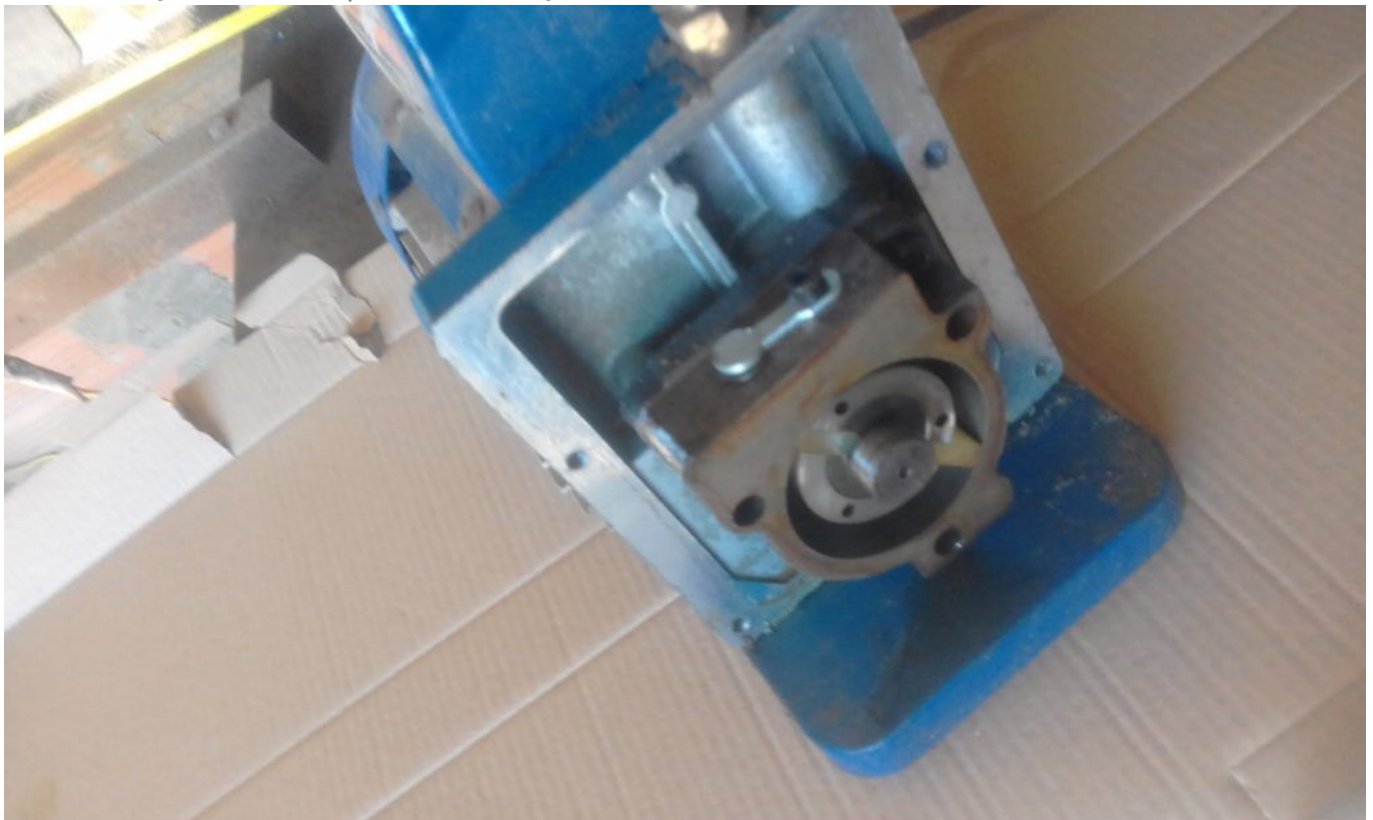

Vacuum Pump, 1/4 Hp , Vane Pump, Rotary Vane, Valve Rotary, POMPE À VIDE, Restoration

Category: Technologie, Tester ok
written by Lilianne | 18 February 2021

Private Picture Copyright: WWW.MBSM.PRO