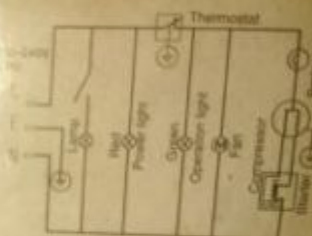

DISPLAY FREEZER

Model : CF 1440G
Rated voltage : 220V
Rated frequency : 50Hz
Rated current : 1.75A
Total storage capacity: 210L
Climate type : T
Refrigerant/Charge : R134a/145g
Foaming agent : C6H6
Net weight : 57kg
Manufacturing date
Serial number
MADE IN CHINA

CIRCUIT DIAGRAM

2023/06/16 15:52

Private Picture Copyright : WWW.MBSM.PRO