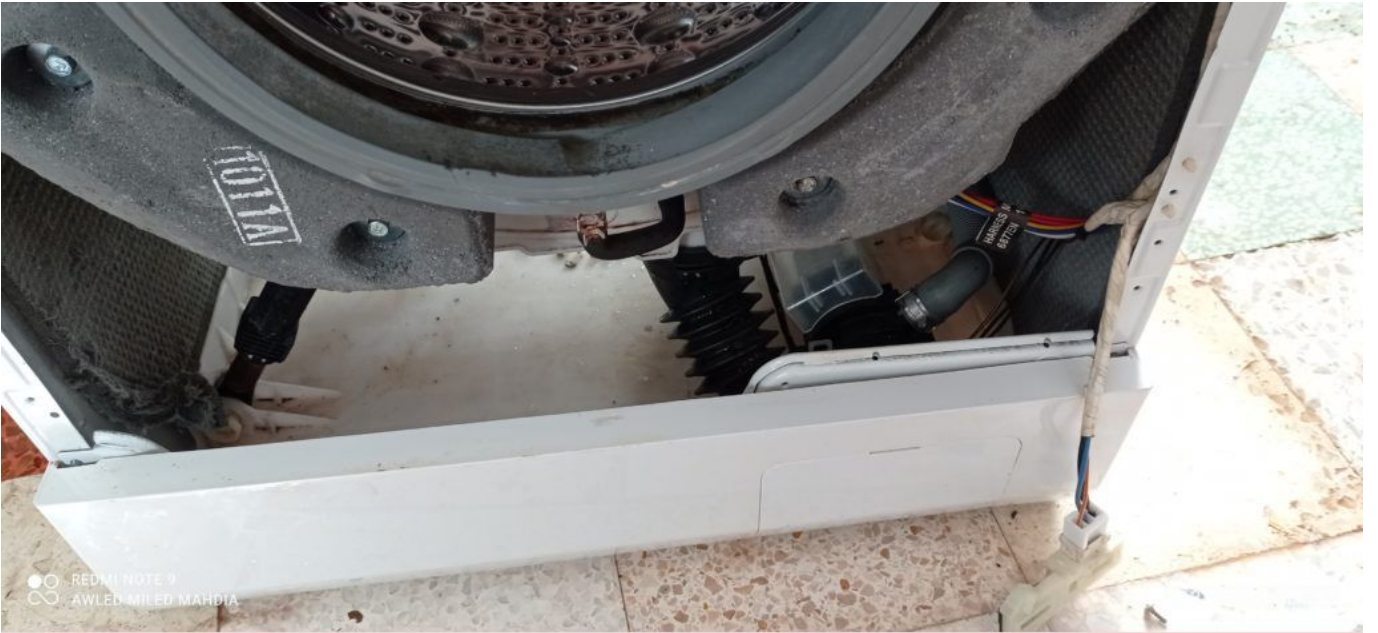

REDMI NOTE 9
AWLED MILED MAHDIA

Private Picture Copyright: WWW.MBSM.PRO