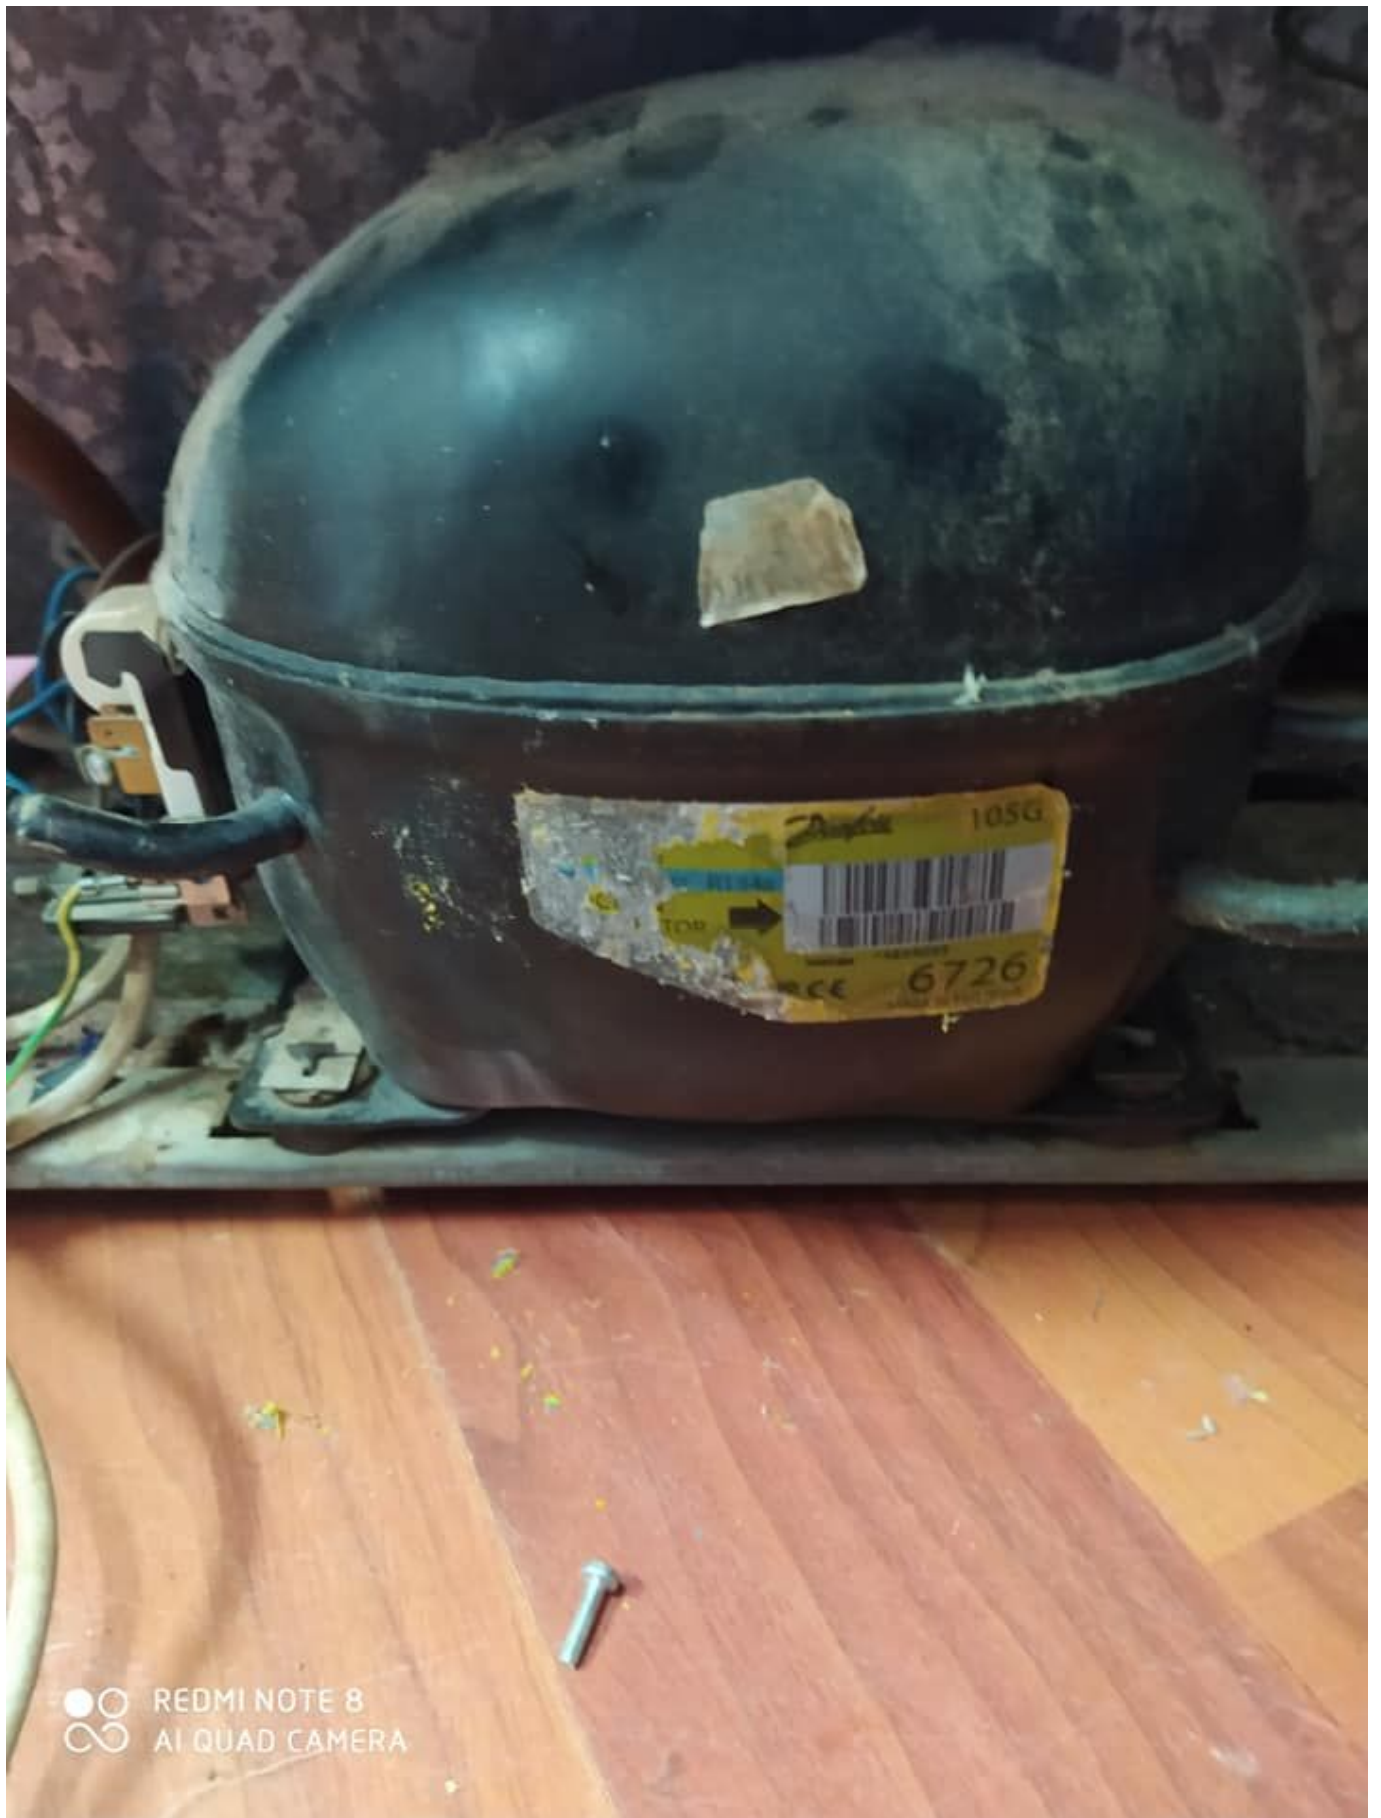

Private Picture Copyright : WWW.MBSM.PRO

Mbsm_dot_pro_private_PDF_NL7.3FTTélécharger

Mbsm_dot_pro_private_PDF_nl73ft_105g6731_r134a_220v_50hz_11-2011_desd406c102Télécharger