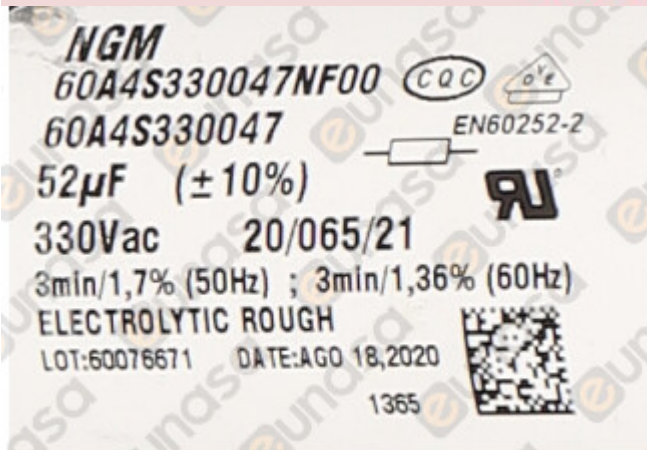

Type: Low back pressure (LBP)

Refrigerant: R404a/507

Displacement: 14.32cm<sup>3</sup>

Power: 1/2CV

Voltage: 230V – 50Hz

Single-phase

Motor type: CSR

Weight: 13.4 kg

Evaporation temperature

-40°C: 243W

-30°C: 420W

-25°C: 535W

-10°C: 988W

Private Picture Copyright : [WWW.MBSM.PRO](http://WWW.MBSM.PRO)

Private Picture Copyright : [WWW.MBSM.PRO](http://WWW.MBSM.PRO)

Private Picture Copyright: [WWW.MBSM.PRO](http://WWW.MBSM.PRO)