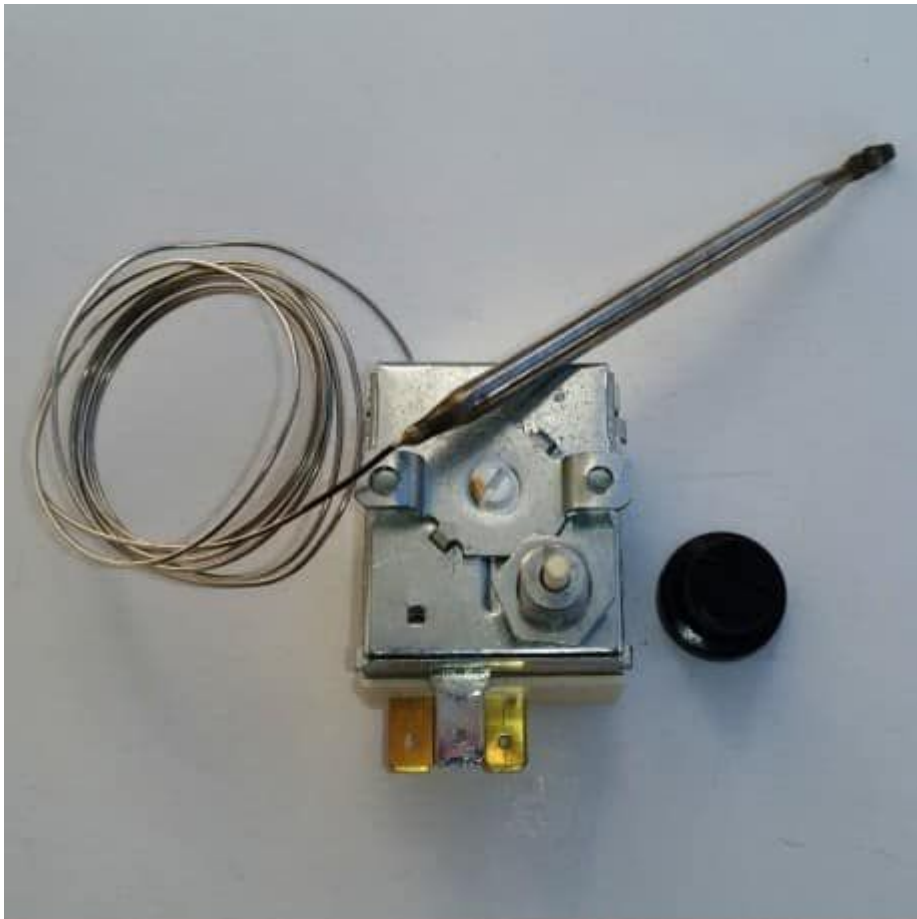

Private Picture Copyright: WWW.MBSM.PRO