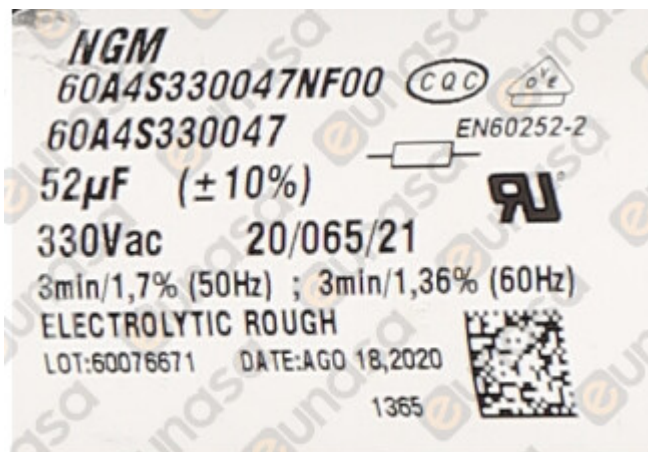

# Mbsm.pro, Compressor, ACC, Cubigel, Huayi, Electrolux, ZEM, MPT14LA, MPT14RA, LBP, R404A, R507, 1/2HP, 220-240V

written by Lilianne | 31 December 2021

Compressor Tecumseh L` Unite CAJ2432Z, LBP – R404A, 220 – 240V, 50 Hz, 1 phase, discharge: 18.3 cm<sup>3</sup>, oil type: POE, oil charge: 887 cm<sup>3</sup>, electrical equipment: CSR, cooling power 381 W at -35 / +40 °C, connection: suction: 1/2 inch, discharge: 5/16 inch, sound level: 56 dBA, start capacitor: 8 8 uF/250V, run capacitor: 15 uF/400V, expansion device: capillary or expansion valve, height: 271 mm, weight: 21.5kg

Type: Low back pressure (LBP)

Refrigerant: R404a/507

Displacement: 14.32cm<sup>3</sup>

Power: 1/2CV

Voltage: 230V – 50Hz

Single-phase

Motor type: CSR

Weight: 13.4 kg

Evaporation temperature

-40°C: 243W

-30°C: 420W

-25°C: 535W

-10°C: 988W

Private Picture Copyright : [WWW.MBSM.PRO](http://WWW.MBSM.PRO)

Private Picture Copyright : [WWW.MBSM.PRO](http://WWW.MBSM.PRO)

Private Picture Copyright : [WWW.MBSM.PRO](http://WWW.MBSM.PRO)