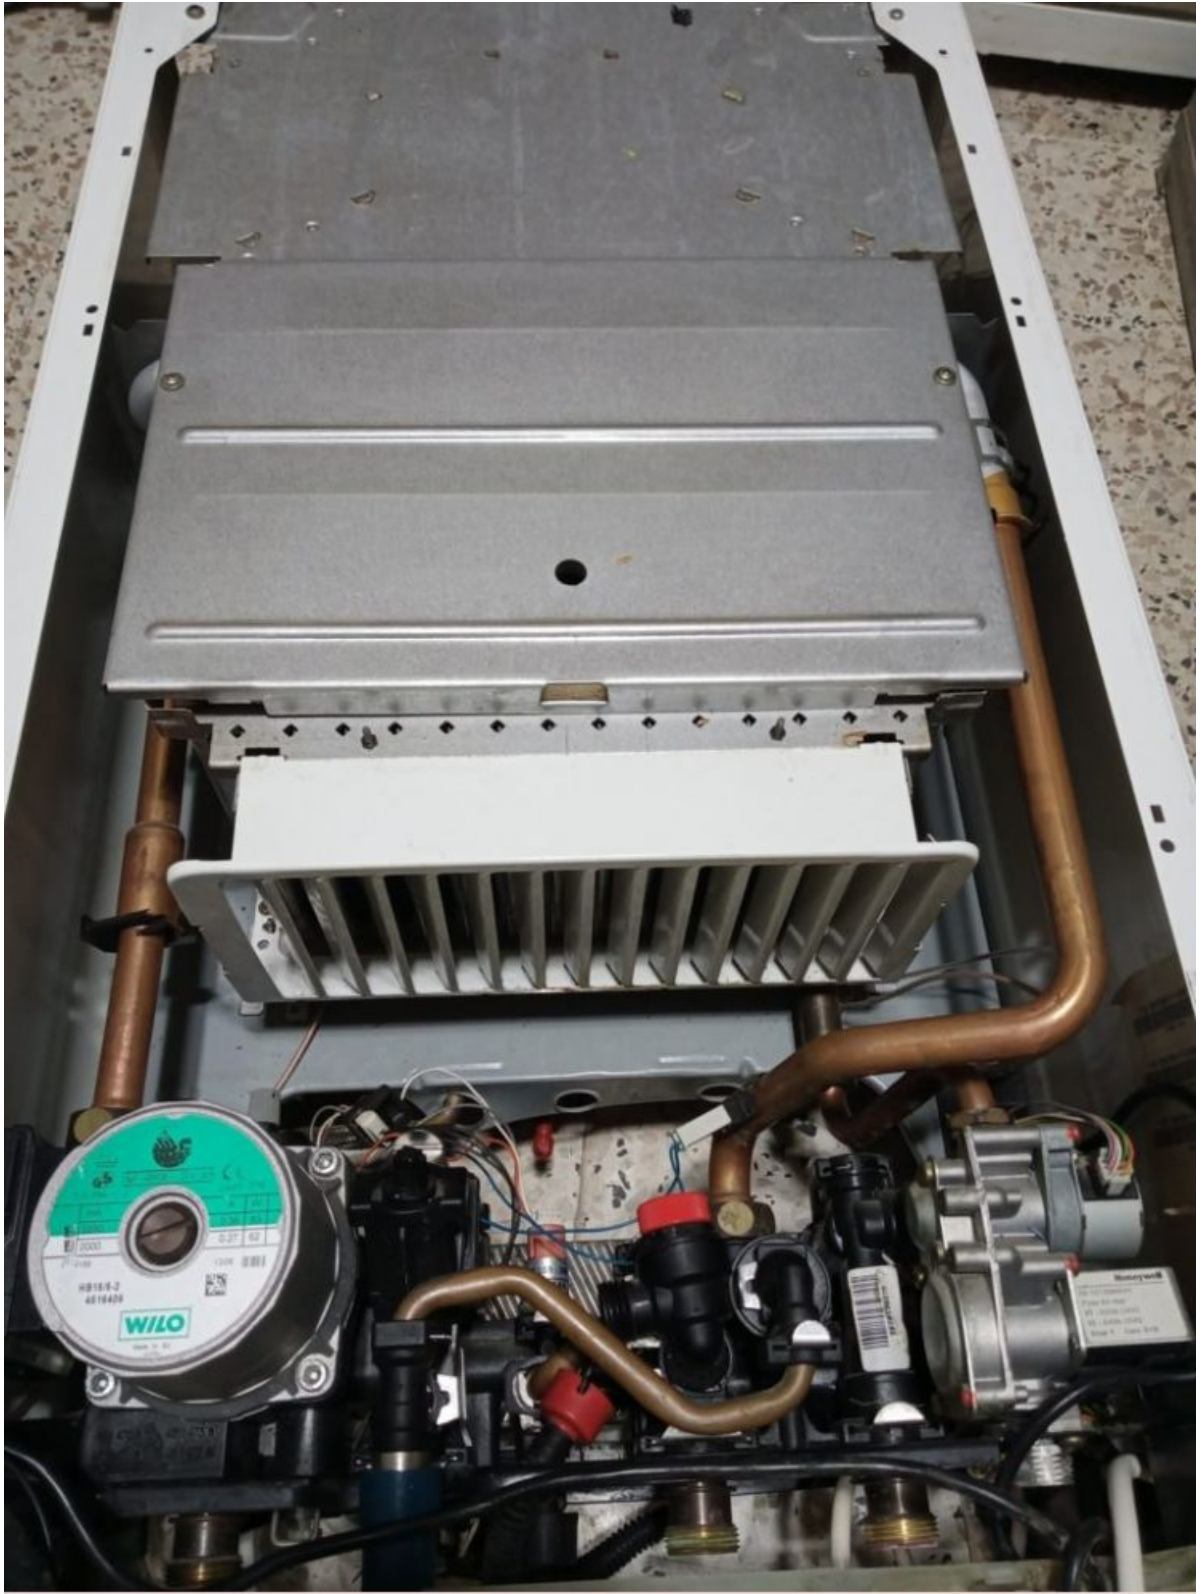

Private Picture Copyright: WWW.MBSM.PRO