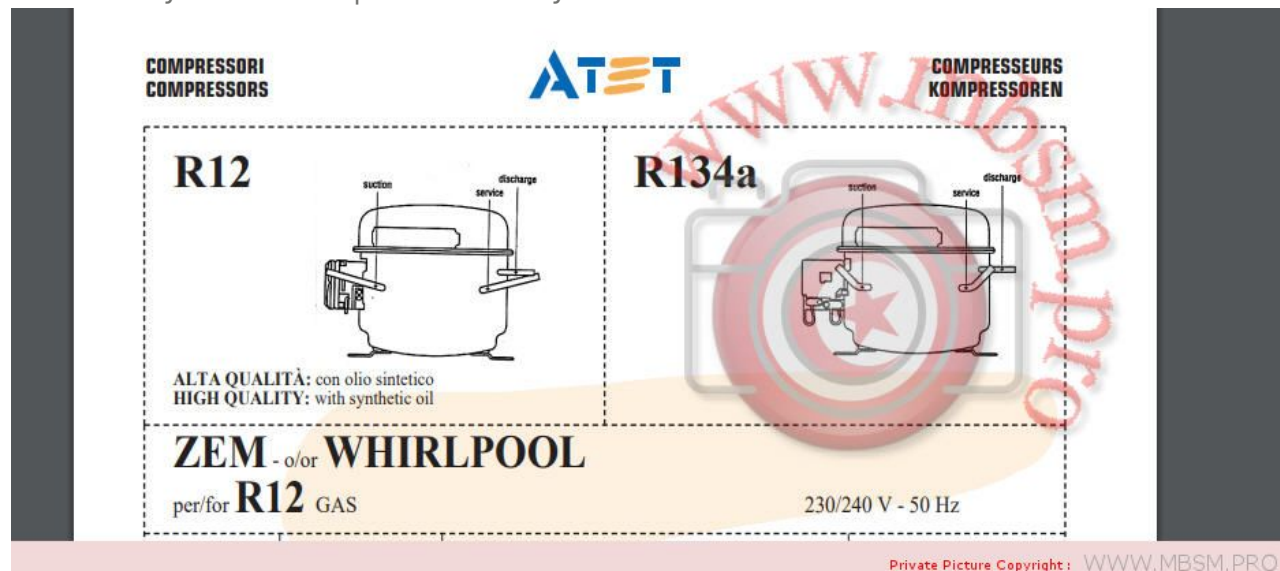

Mbsm.pro, Pdf, File, ATET, Compressori, ZEM, WHIRLPOOL, r12, r134a

Category: Files

written by Lilianne | 23 February 2022

Mbsm.pro, Pdf, File, ATET, Compressori, ZEM, WHIRLPOOL, r12, r134a

Mbsm.pro, COMPRESSOR, ZEM, E59801, L55AV, 220-230/50-60, 1/6HP, 132W, Indesit, C00104761, r12, LBP

Category: compressor

written by Lilianne | 23 February 2022