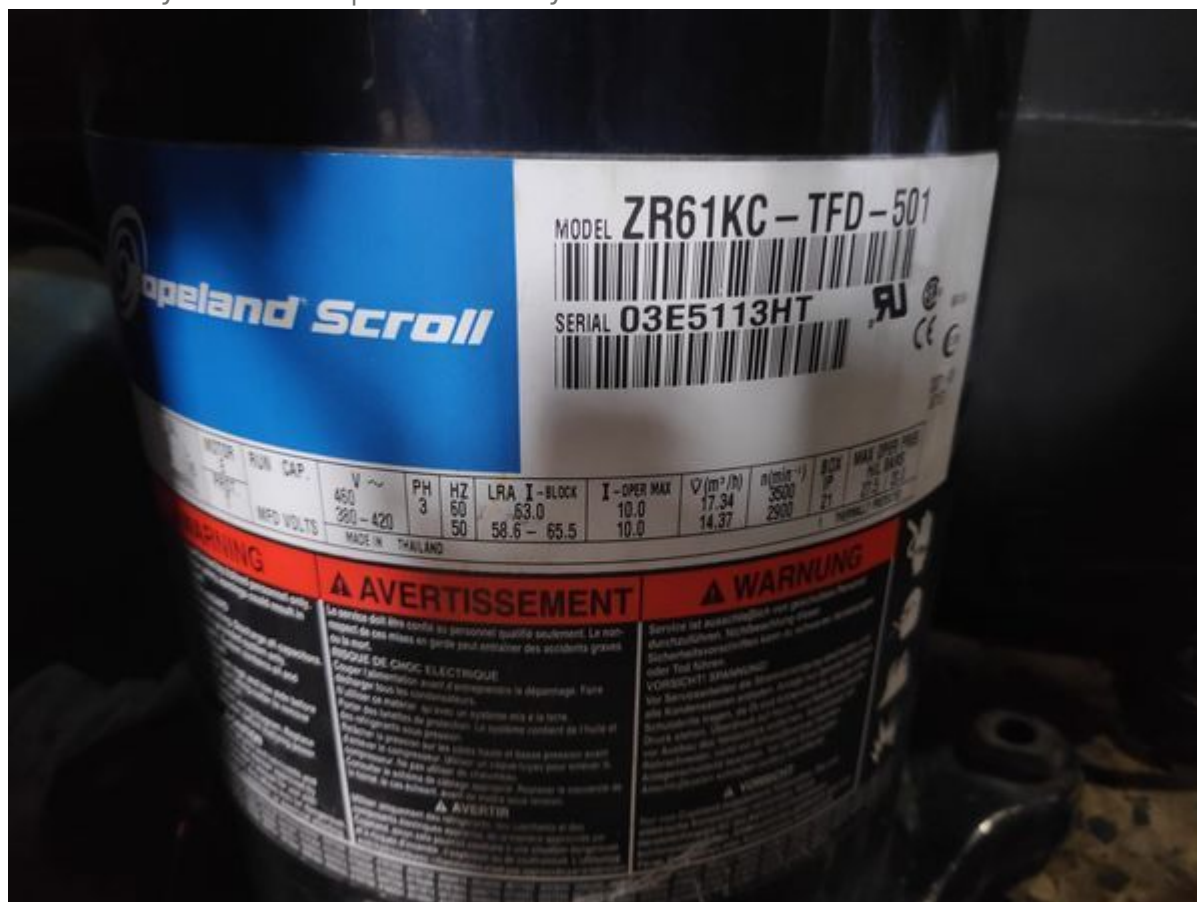

MHBP, 34.45m3, 380V/50Hz, R22, 3 PH

Mbsm.pro, COMPRESSOR, ZR61KC-TFD-522, SCROLL, R22, 3 PHASE, COPELAND, chiller, 14570 w, 49700 btu, 5 Hp

Category: compressor

written by Lilianne | 28 February 2022

Private Picture Copyright: WWW.MBSM.PRO

Mbsm.pro, COMPRESSOR, ZR61KC-TFD-522, SCROLL, R22, 3 PHASE, COPELAND, chiller, 14570 w, 49700 btu, 5 Hp

---

Mbsm.pro, compressor, Electrolux, ZEM, GL45AA, LBP, 1/8 hp

Category: compressor

written by Lilianne | 28 February 2022