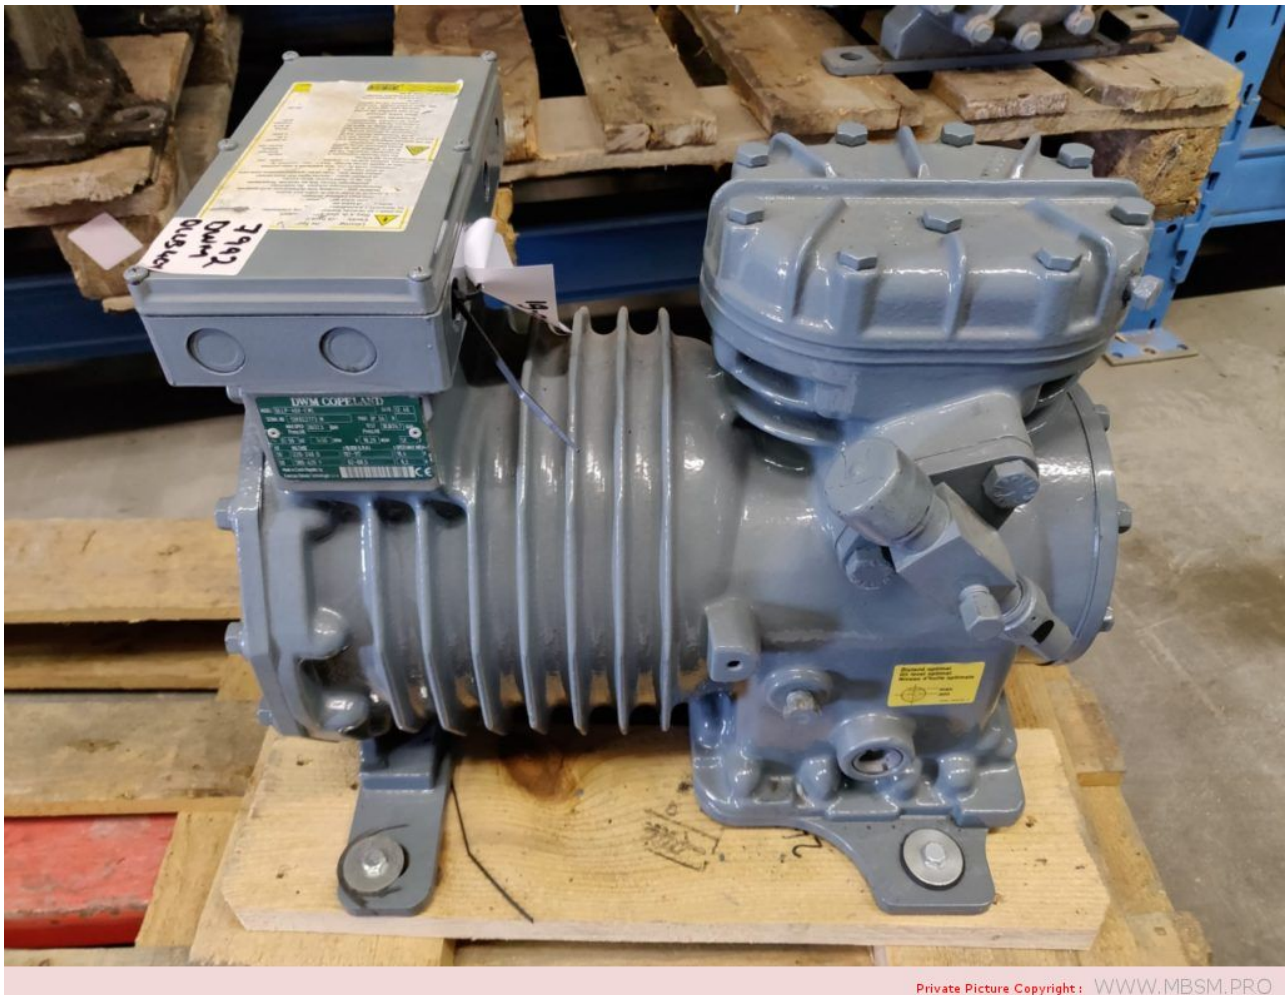

Mbsm.pro, Compressor, DLLP-40X, DLLP-40X-EWL, DWM, Copeland, Semi-Hermetic Compressor, 4 Hp, R507, 400V /3PH/ 50hz

written by Lilianne | 22 March 2022

Private Picture Copyright: WWW.MBSM.PRO

Mbsm.pro, Compressor, DLLP-40X, DLLP-40X-EWL, DWM, Copeland,
Semi-Hermetic Compressor, 4 Hp, R507, 400V /3PH/ 50hz