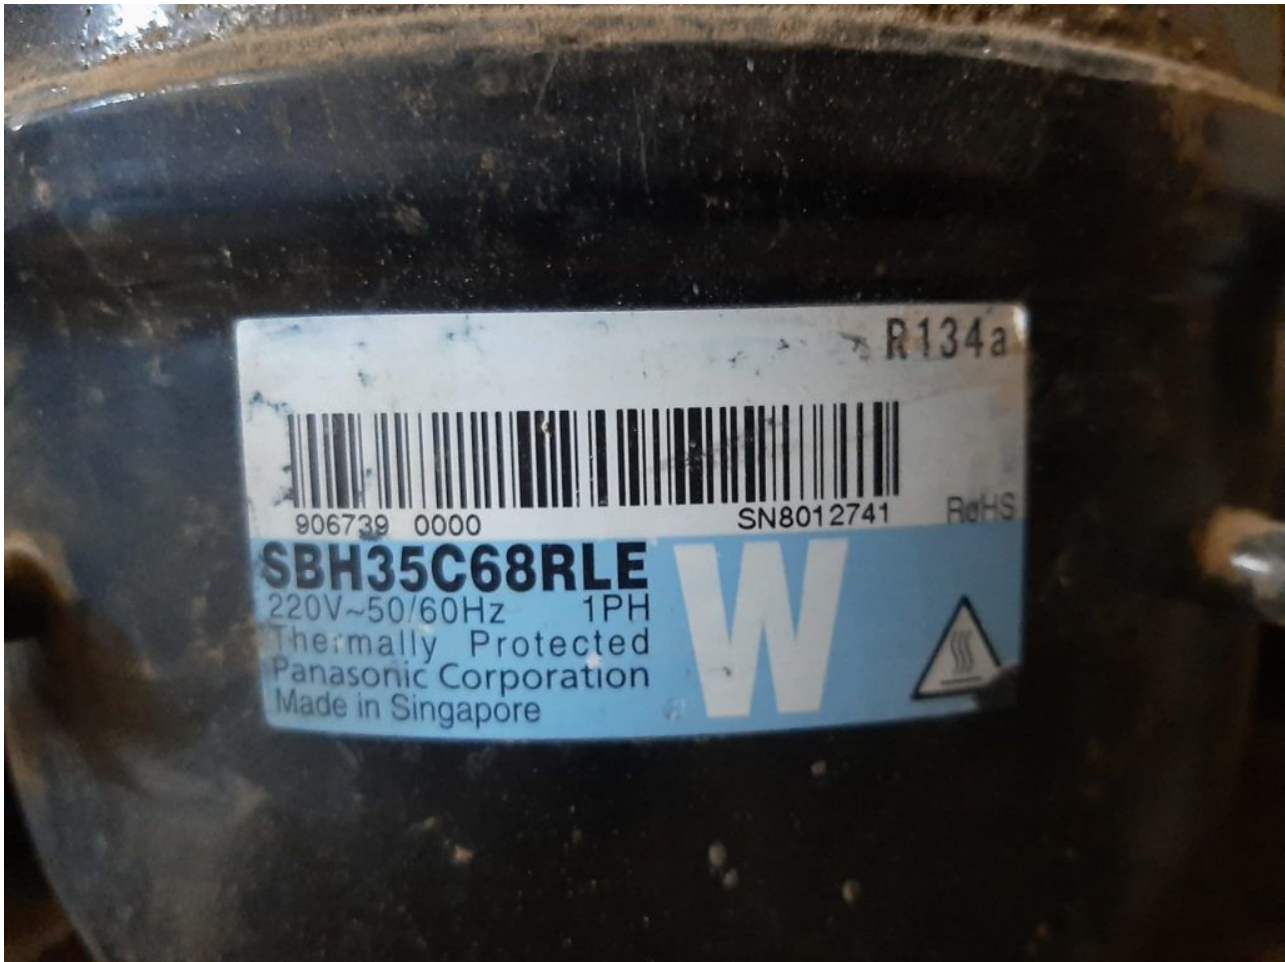

Private Picture Copyright: WWW.MBSM.PRO

Mbsm.pro, Compressor, Panasonic, SBH35C68RLE, 1/8 hp, 100 w, 3.5cm³, 220 v 50hz, R134a, Refrigerator, freezer, Sharp, SJ-22T-J2G, 221 L, 0.5 A, R134A, 90 G

Mbsm.pro, Compressor, KONOR, GQR90AA, R134a, 220-240V 50Hz, 10,1kg, 1/4 ++ HP, Hbp, 1/3 – hp, 220W, cake showcase, 155 L, ROYAL1306C1144, R134a, 270 g, 3.97 A, 548 w, 220 50 hz, 1 ph

Category: compressor

written by Lilianne | 31 March 2022