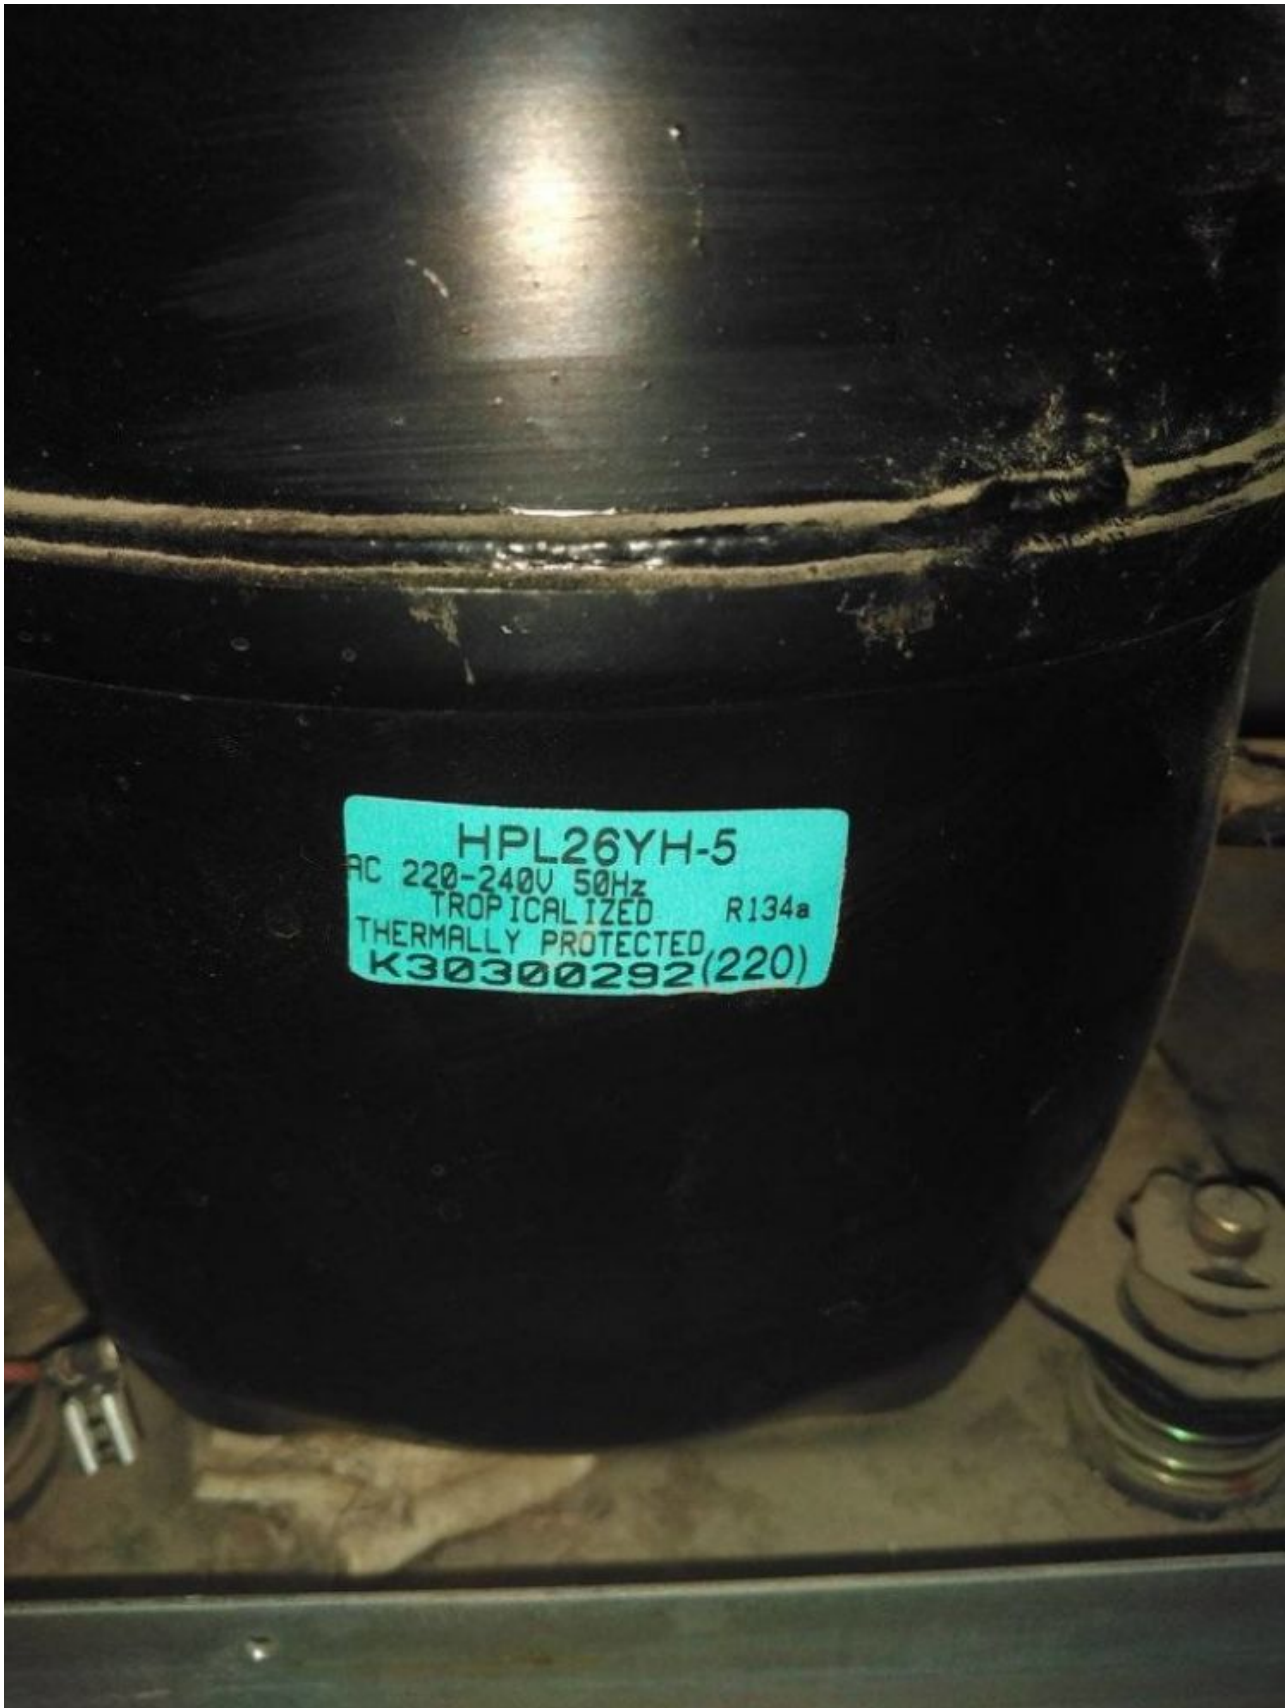

**Mbsm.pro, Compressor,
hpl26yh-5, Serie YH, 1/4hp,
762 Btu/h, 192 kcal/c, R134A,
LBP, 220-240 v 50HZ**

written by Lilianne | 16 April 2022

Private Picture Copyright: WWW.MBSM.PRO

Mbsm.pro, Compressor, hpl26yh-5, Serie YH, 223 W, 762 Btu/h, 192 kcal/c, R134A, LBP, 220-240 v 50HZ

**Mbsm.pro, Cubigel, RL90TG,
HMBP, 3/8 Hp++, Compressor,
240V~50Hz, 1470 Btu, 220-240V
50/60Hz ~1 , For cola display
fridges and water coolers**

written by Lilianne | 16 April 2022

RL90TG 0.6E06 MA

RL90TG