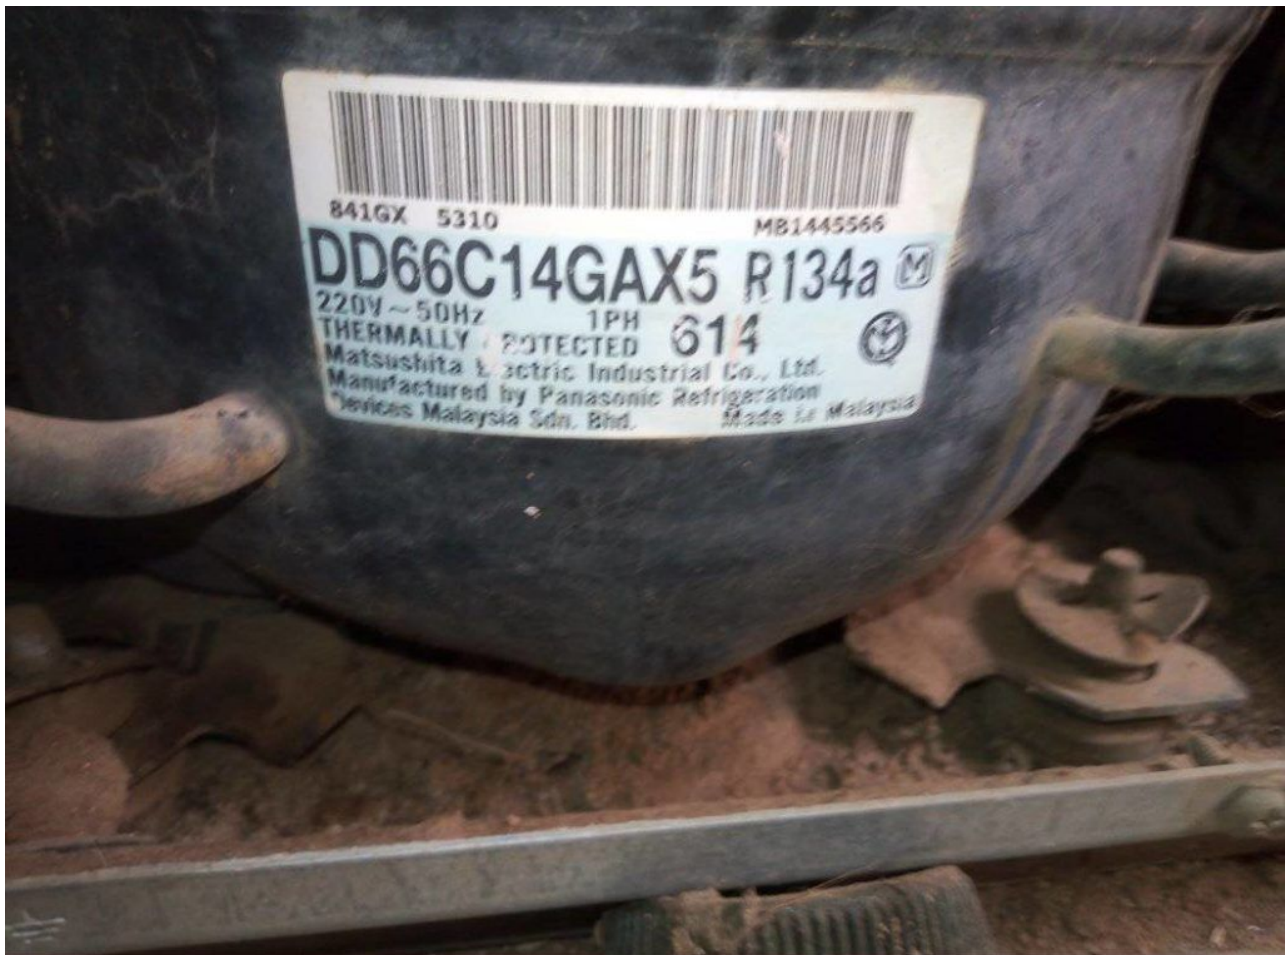

Mbsm.pro, Panasonic, DD66c14GAX5, Compressor, D Series, 1/5 Hp, LBP, R134A, 183 W, 625 BTU

written by Lilianne | 7 April 2022

Private Picture Copyright: WWW.MBSM.PRO

Mbsm.pro, Panasonic, DD66c14GAX5, Compressor, D Series, 1/5 Hp, LBP, R134A, 183 W, 625 BTU