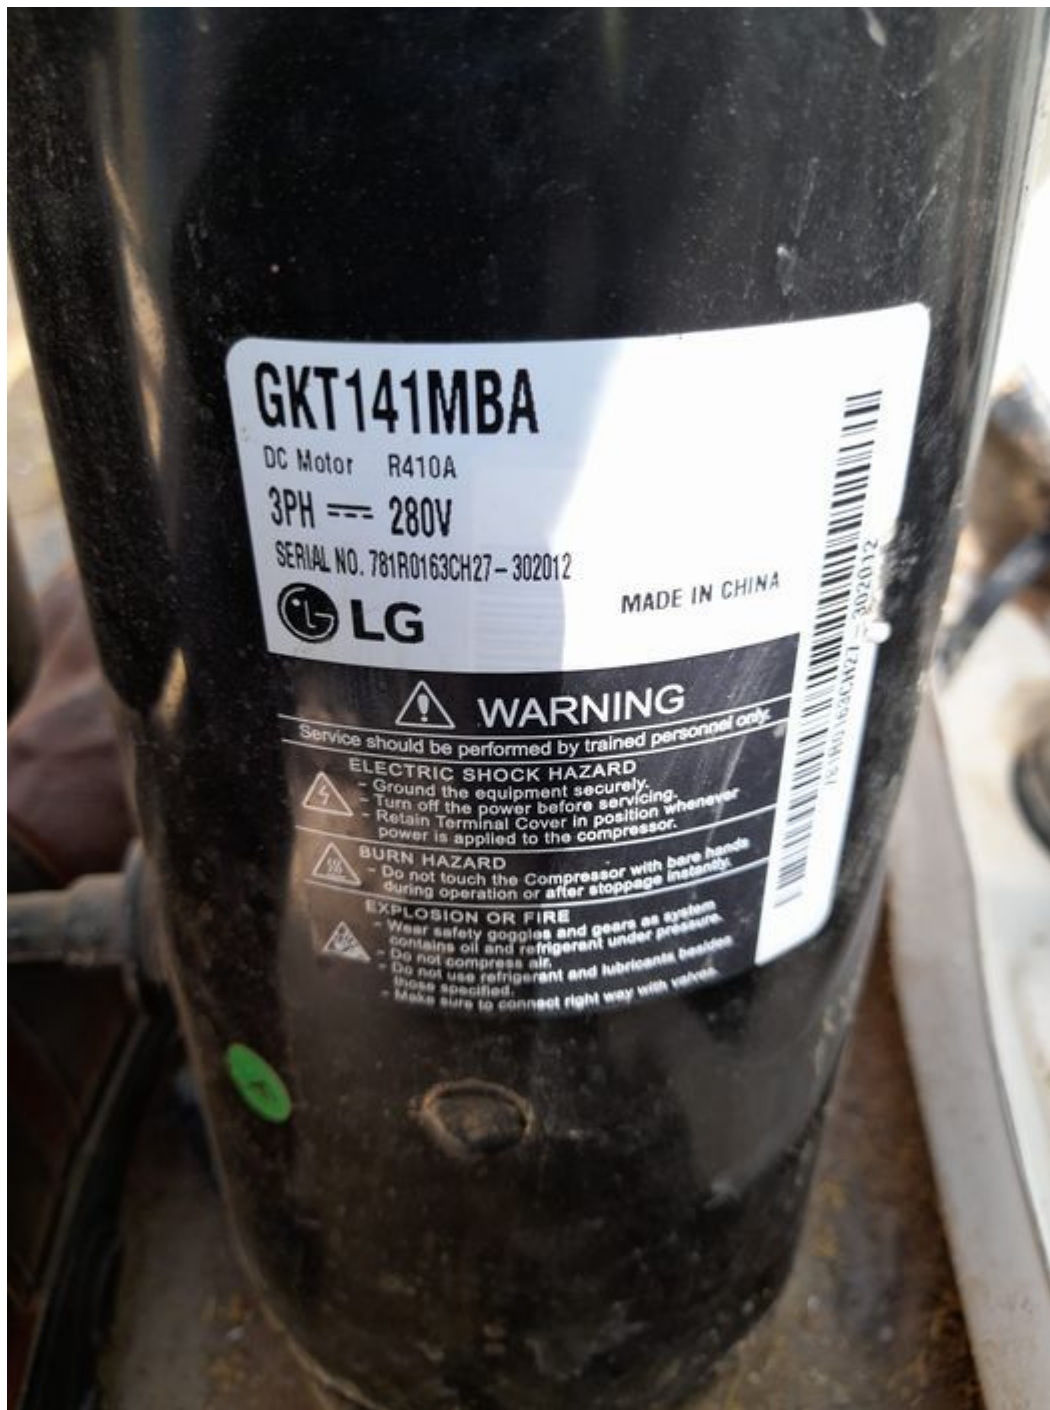

BDC, DC compressor, 3 PH, 2.5 HP, 18000 Btu/h, R410A

written by Lilianne | 30 April 2022

Private Picture Copyright: WWW.MBSM.PRO

Mbsm.pro, GKT141MBA, Compressor , LG, inverter, BDC, DC compressor, 3 PH, 2.5 HP, 18000 Btu/h, R410A