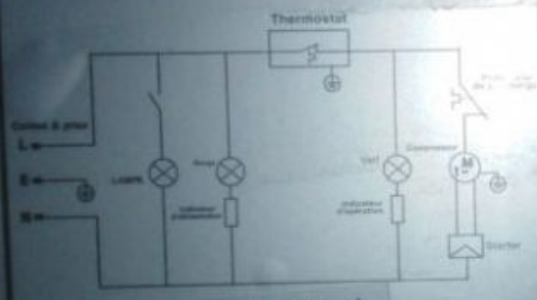

Géant
ELECTRONICS

Congélateur GN-BD(W)-370

Schéma électrique

بلد المنشأ: الصين

CLIMAT DE TYPE:	T CLASSE
CLASSIFICATION DE	
ELECTRICITE RESISTANTE:	I
VOLUME DE STOCKAGE:	370L
VOLUME DU CONGELATEUR :	370L
FROZEN CAPACITE:	12kg/24h
TENSION NOMINALE :	220V~
FREQUENCE NOMINALE :	50Hz
COURANT :	1.3A
VALEUR DE BRUIT:	42dB (A)
ALIMENTATION DE LAMPE NOMINALE:	2W
QUANTITE DE REFRIGERANT :	R134a/105g
GAZ D'ISOLATION:	CsHrs

CJ160337003172

Private Picture Copyright: WWW.MBSM.PRO

Mbsm.pro, Congélateur GN-bd(w)-370, Gean Electronique, Made in Chine, T classe, 370 L, Compressor, 1/4 Hp, R134A, 105 G, 1.3 A, 220 V, Freezer horizontal, Filtre 20 G, Capilaire 0.036, 2 M, Thermostat mecanique