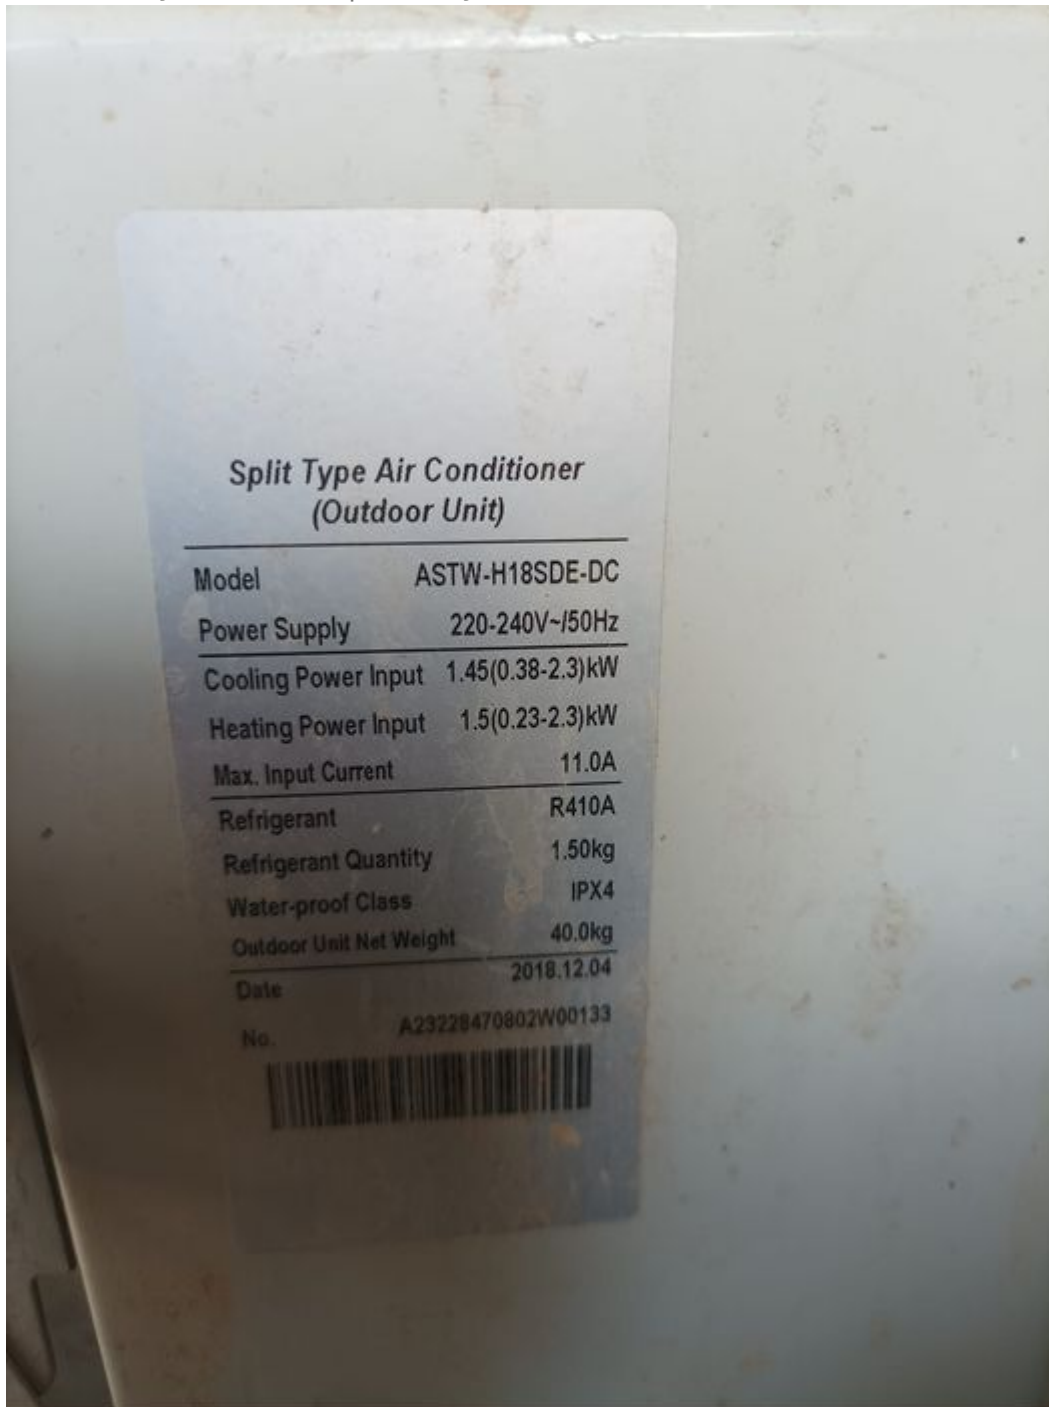

# Mbsm.pro, air conditioner, Trust International For Electronics, ASTW-H18SDE-DC, inverter, dc, 18000 btu, R410a, 1500g, T3, 1.5 tons

Category: air conditioner  
written by Lilianne | 2 July 2022

Private Picture Copyright : [WWW.MBSM.PRO](http://WWW.MBSM.PRO)

Mbsm.pro, air conditioner, Trust International For Electronics, ASTW-H18SDE-DC, inverter, dc, 18000 btu, R410a, 1500g, T3, 1.5 tons

---

Mbsm.pro, Kiriazi, E280/2,  
Refrigerator, 2 Doors, 10 Feet, ZMC,  
EGL60AF, compressor, r134a, 140g, 1/6  
hp, LBP