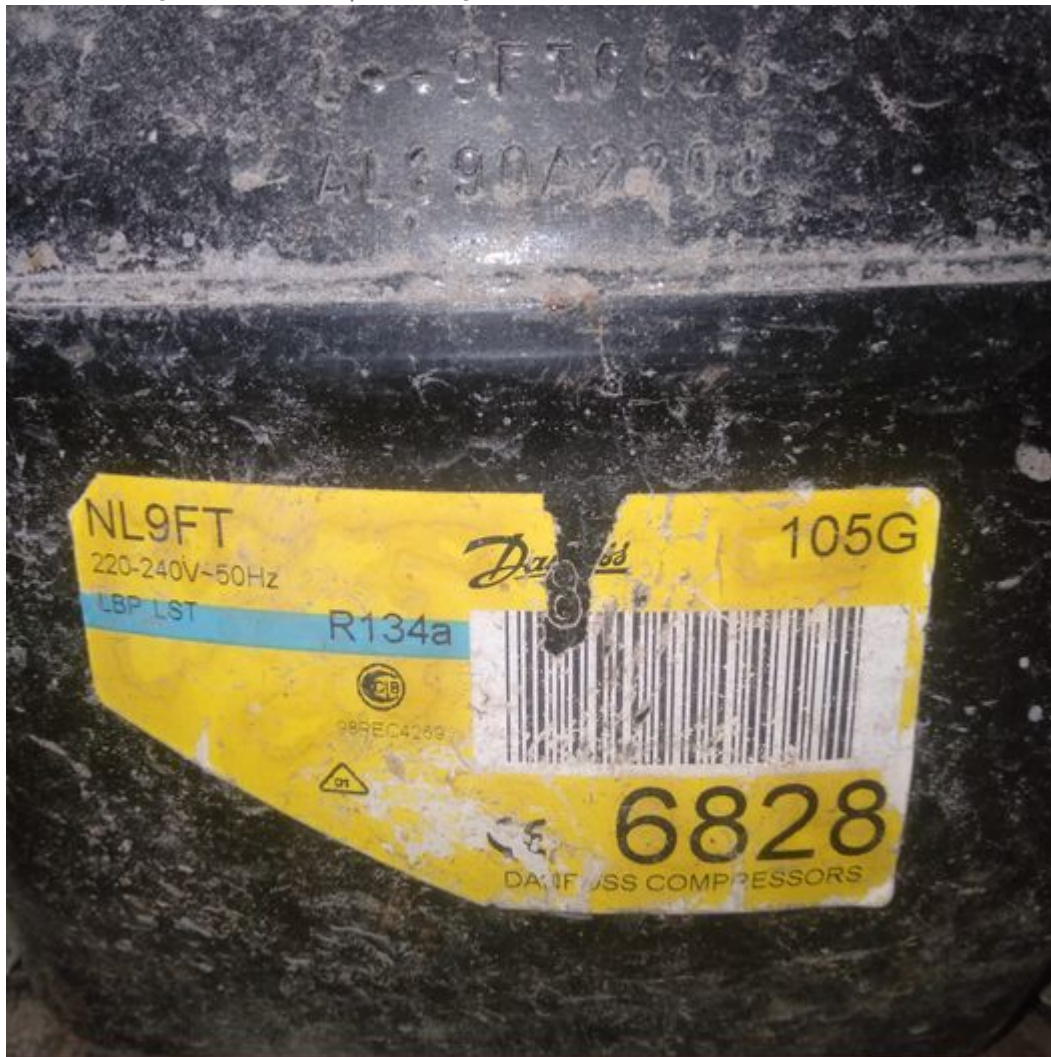

# Mbsm.pro, air conditioner, Trust International For Electronics, ASTW-H18SDE-DC, inverter, dc, 18000 btu, R410a, 1500g, T3, 1.5 tons

Category: air conditioner  
written by Lilianne | 2 July 2022

Private Picture Copyright : [WWW.MBSM.PRO](http://WWW.MBSM.PRO)

Mbsm.pro, air conditioner, Trust International For Electronics, ASTW-H18SDE-DC, inverter, dc, 18000 btu, R410a, 1500g, T3, 1.5 tons

---

Mbsm.pro, Kiriazi, E280/2,  
Refrigerator, 2 Doors, 10 Feet, ZMC,  
EGL60AF, compressor, r134a, 140g, 1/6  
hp, LBP

Category: compressor,Refrigerator  
written by Lilianne | 2 July 2022

Private Picture Copyright : [WWW.MBSM.PRO](http://WWW.MBSM.PRO)

Mbsm.pro, Kiriazi, E280/2, Refrigerator, 2 Doors, 10 Feet, ZMC, EGL60AF,  
compressor, r134a, 140g, 1/6 hp, LBP

---

Mbsm.pro, Compressor, NL9FT,  
105G6828, 105G 6828, 105G-6828,  
Danfoss ,Fridge Compressor, 1/3 hp,  
R134

Category: compressor

written by Lilianne | 2 July 2022

Private Picture Copyright : [WWW.MBSM.PRO](http://WWW.MBSM.PRO)