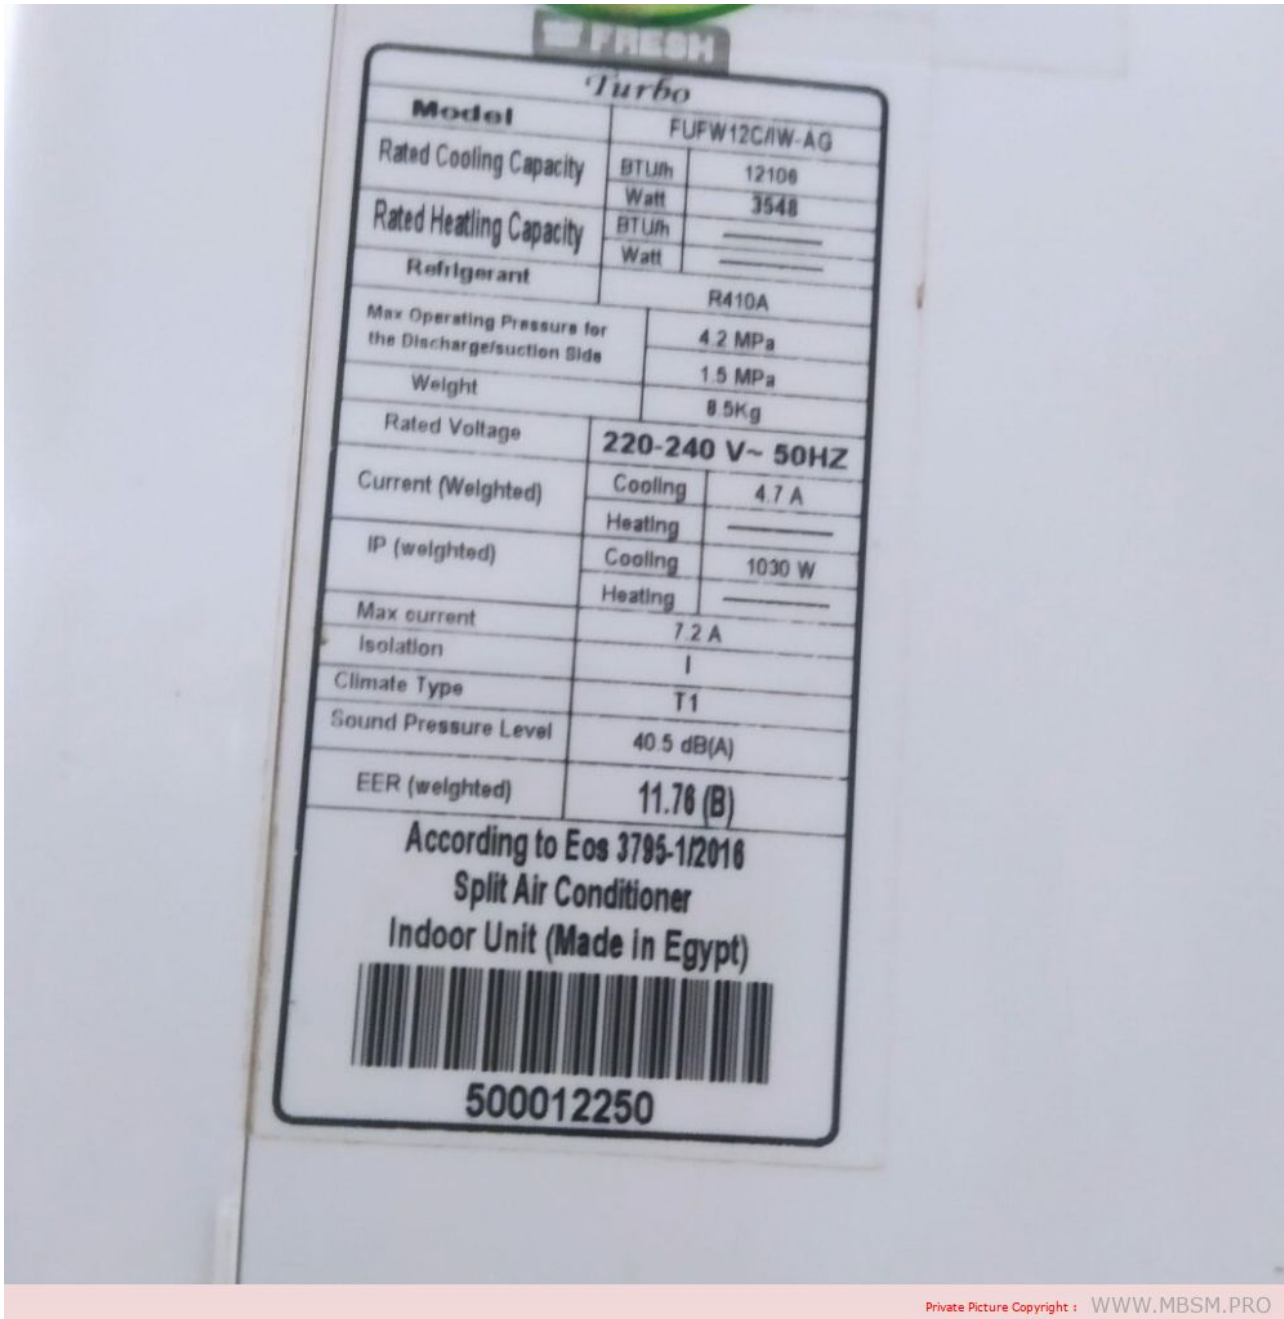

**Mbsm.pro, Fufw12caw-ag, air
conditioner, Fresh, turbo,
Cooling, heating, 12000 Btu,
1.5 hp, 1 ton, r410a, 850
grams, 8 Bar, 115 psi**

written by Lilianne | 24 August 2022

Private Picture Copyright : WWW.MBSM.PRO