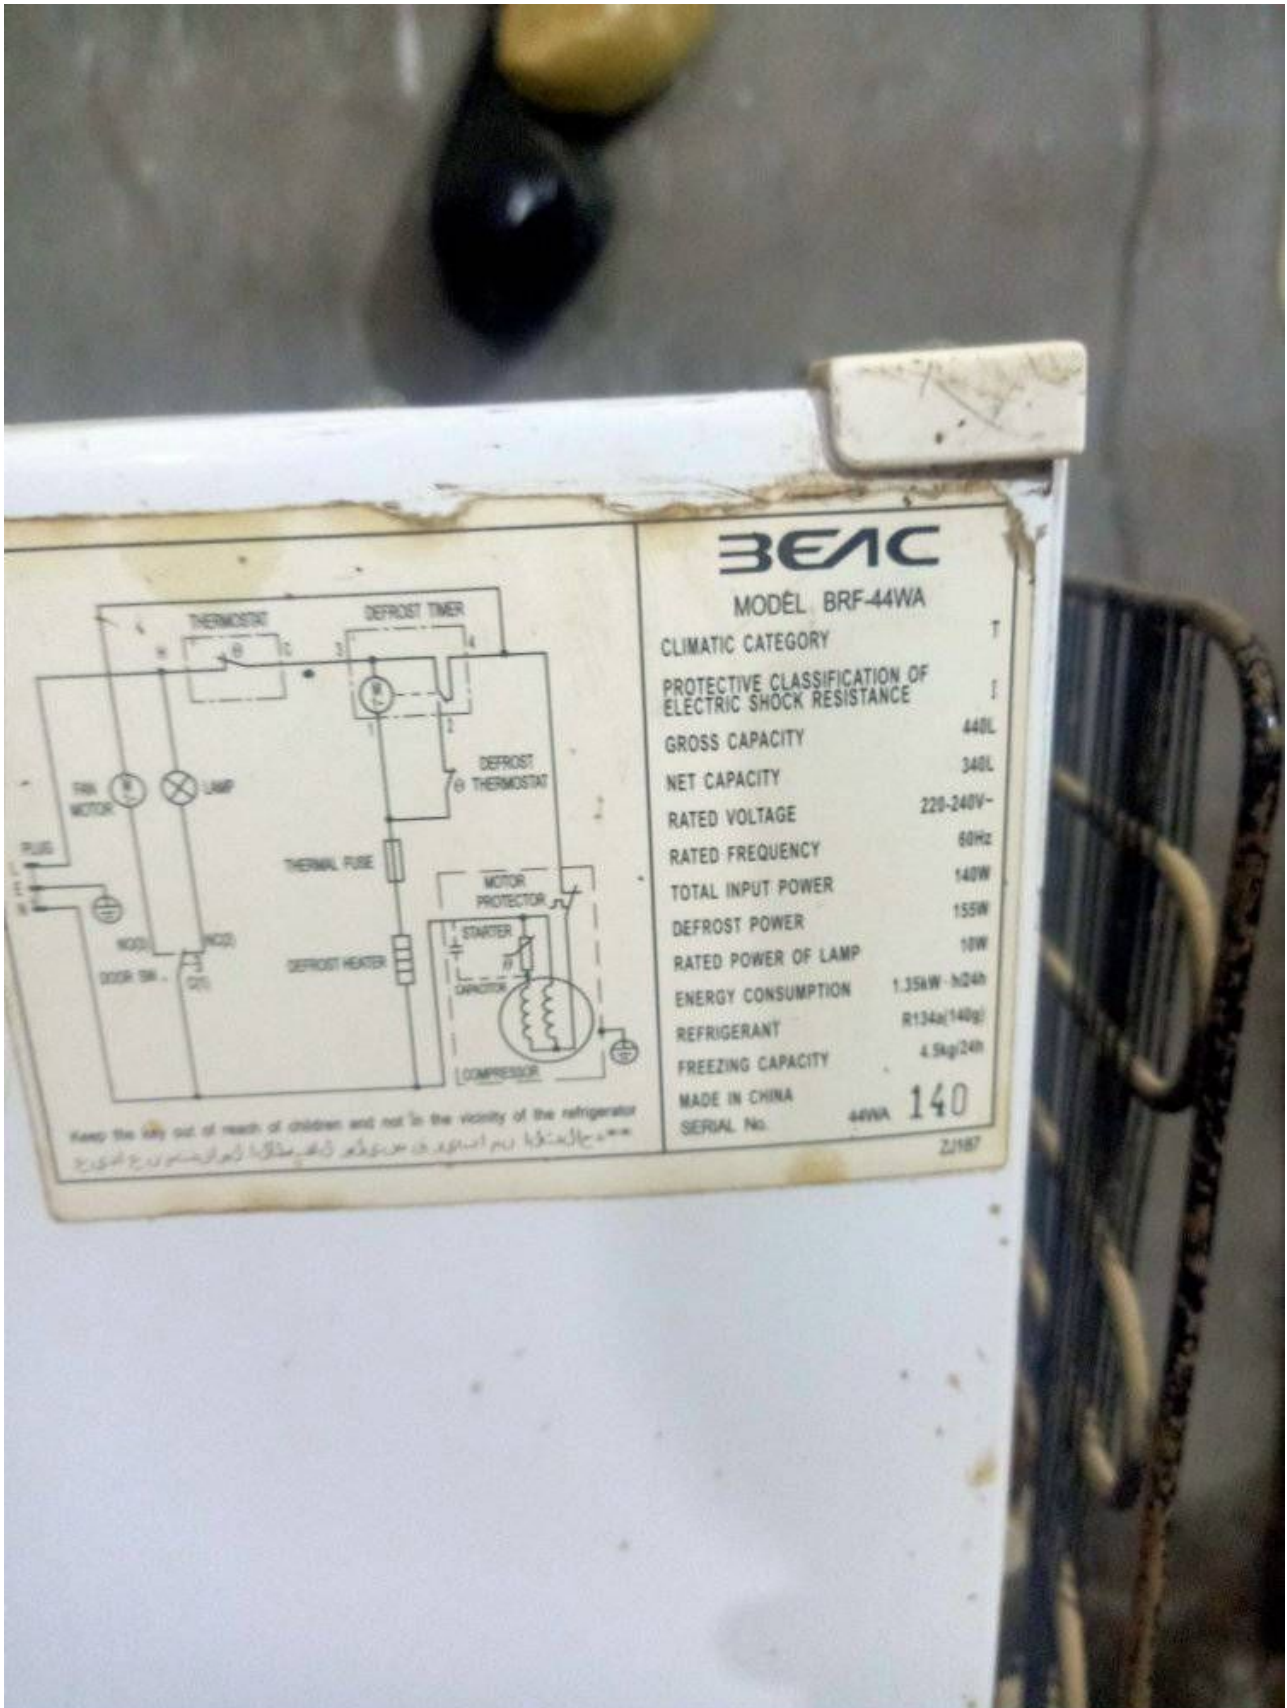

BEAC

MODEL BRF-44WA

CLIMATIC CATEGORY	T
PROTECTIVE CLASSIFICATION OF ELECTRIC SHOCK RESISTANCE	I
GROSS CAPACITY	448L
NET CAPACITY	348L
RATED VOLTAGE	220-240V
RATED FREQUENCY	60Hz
TOTAL INPUT POWER	140W
DEFROST POWER	155W
RATED POWER OF LAMP	10W
ENERGY CONSUMPTION	1.35kW/24h
REFRIGERANT	R134a(140g)
FREEZING CAPACITY	4.5kg/24h
MADE IN CHINA	
SERIAL No.	44WA 140

Keep the key out of reach of children and not in the vicinity of the refrigerator
نگه دارید کلید را دور از دسترس کودکان و در نزدیکی یخچال نگذارید

Mbsm.pro, refrigerator, No frost, brf-44wa, 44wa-140,12 feet, 340wL, 140 w, Compressor, 1/5 hp, r134a, 140 G, defrost power 155 w