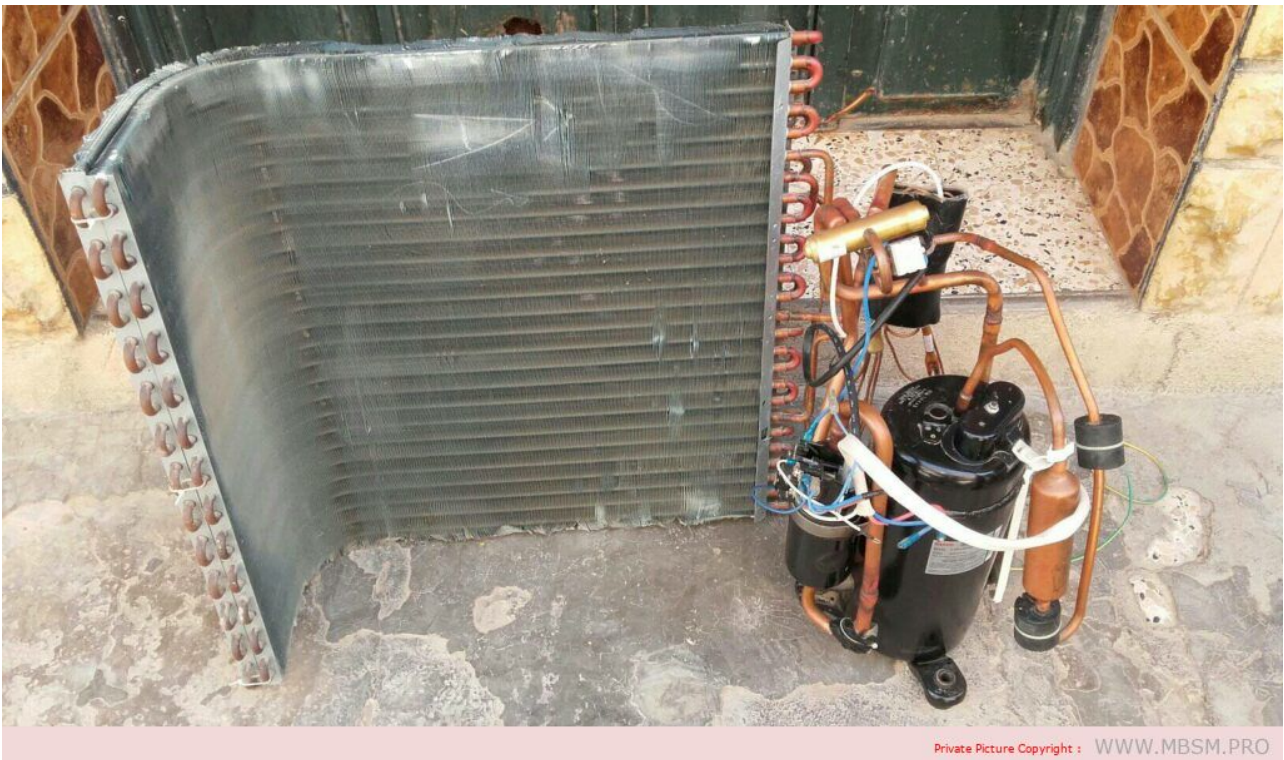

Mbsm.pro, Pictures, 4-door Sharp refrigerator card

Mbsm.pro, Air conditioner, Compressor, 24000 btu, 3RV416H2AAF, R-22, 220-240V, Sanyo

written by Lilianne | 21 September 2022

Mbsm.pro, Air conditioner, Compressor, 24000 btu, 3RV416H2AAF,
R-22, 220-240V, Sanyo