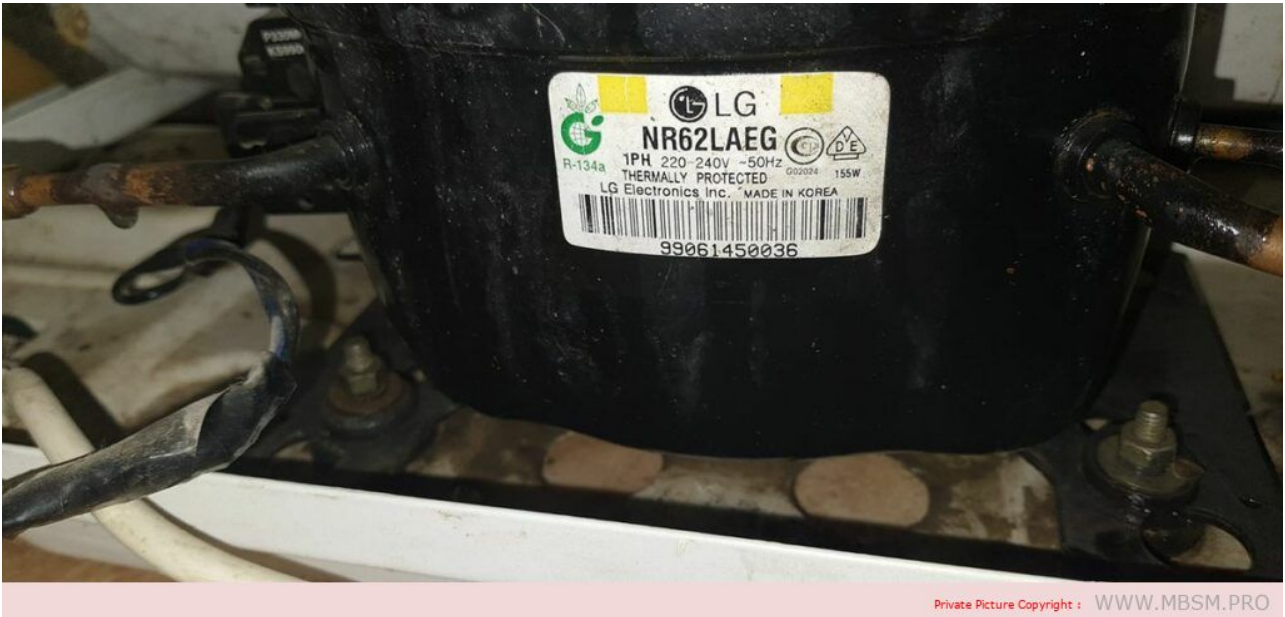

r-134

written by Lilianne | 13 September 2022

Private Picture Copyright : WWW.MBSM.PRO

Mbsm.pro, compressor, Lg, Nr 62 LAEG, Nr62LAEG, r-134, 1/5 hp