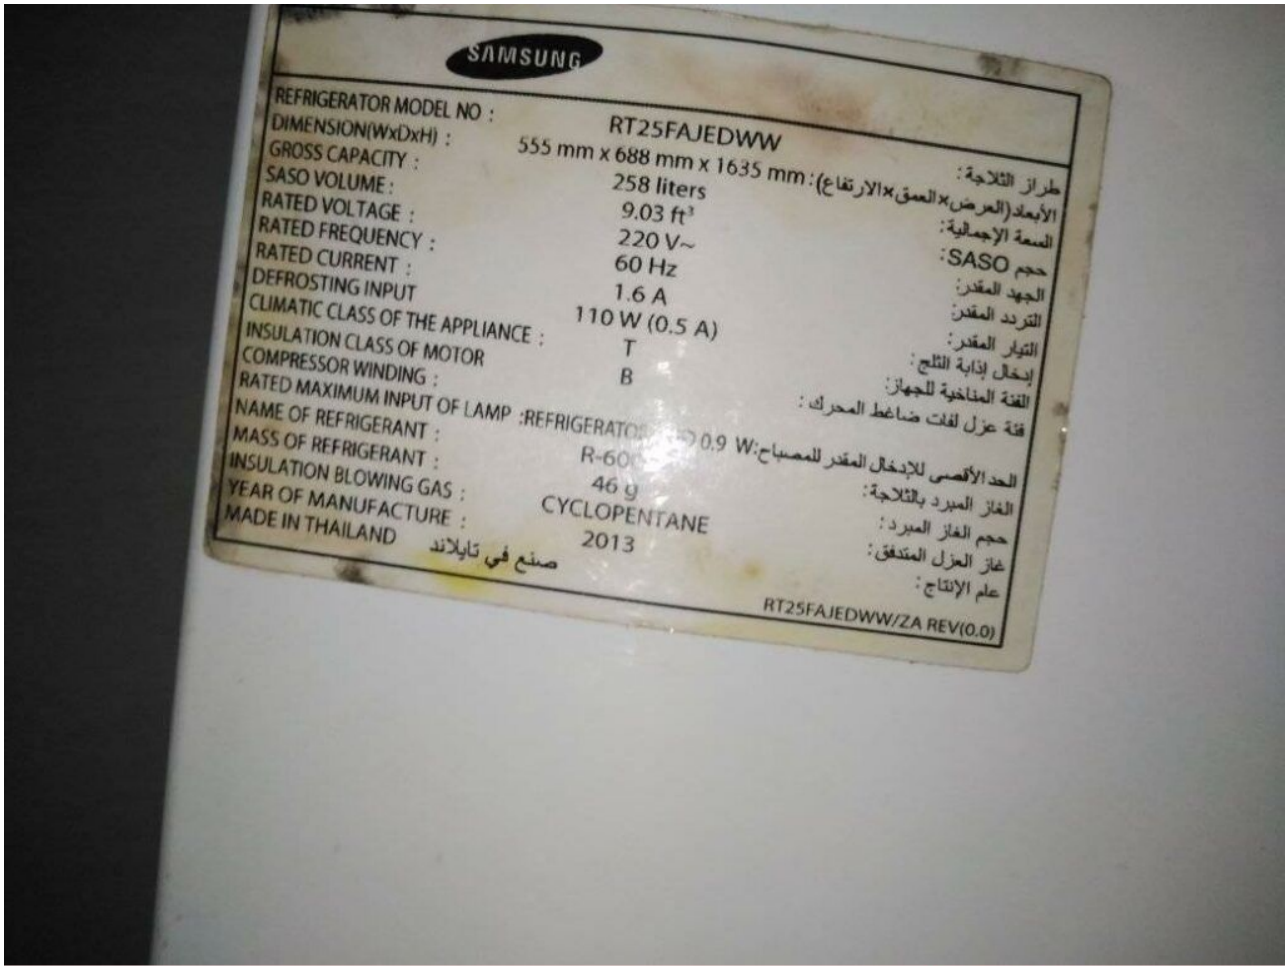

Mbsm.pro, Refrigerator, RT25fajedww, 250 L, no frost, inverter, Compressor, BDC, 1/6 hp, lbp, R600a, 46g, 220v

**Mbsm.pro, Kulthorn, AE 3414Y,
Compressor, Small, 1,570
BTU/Hr, 1/8HP, R134a,
208-230V, 60Hz, 1Ph, HBP,**