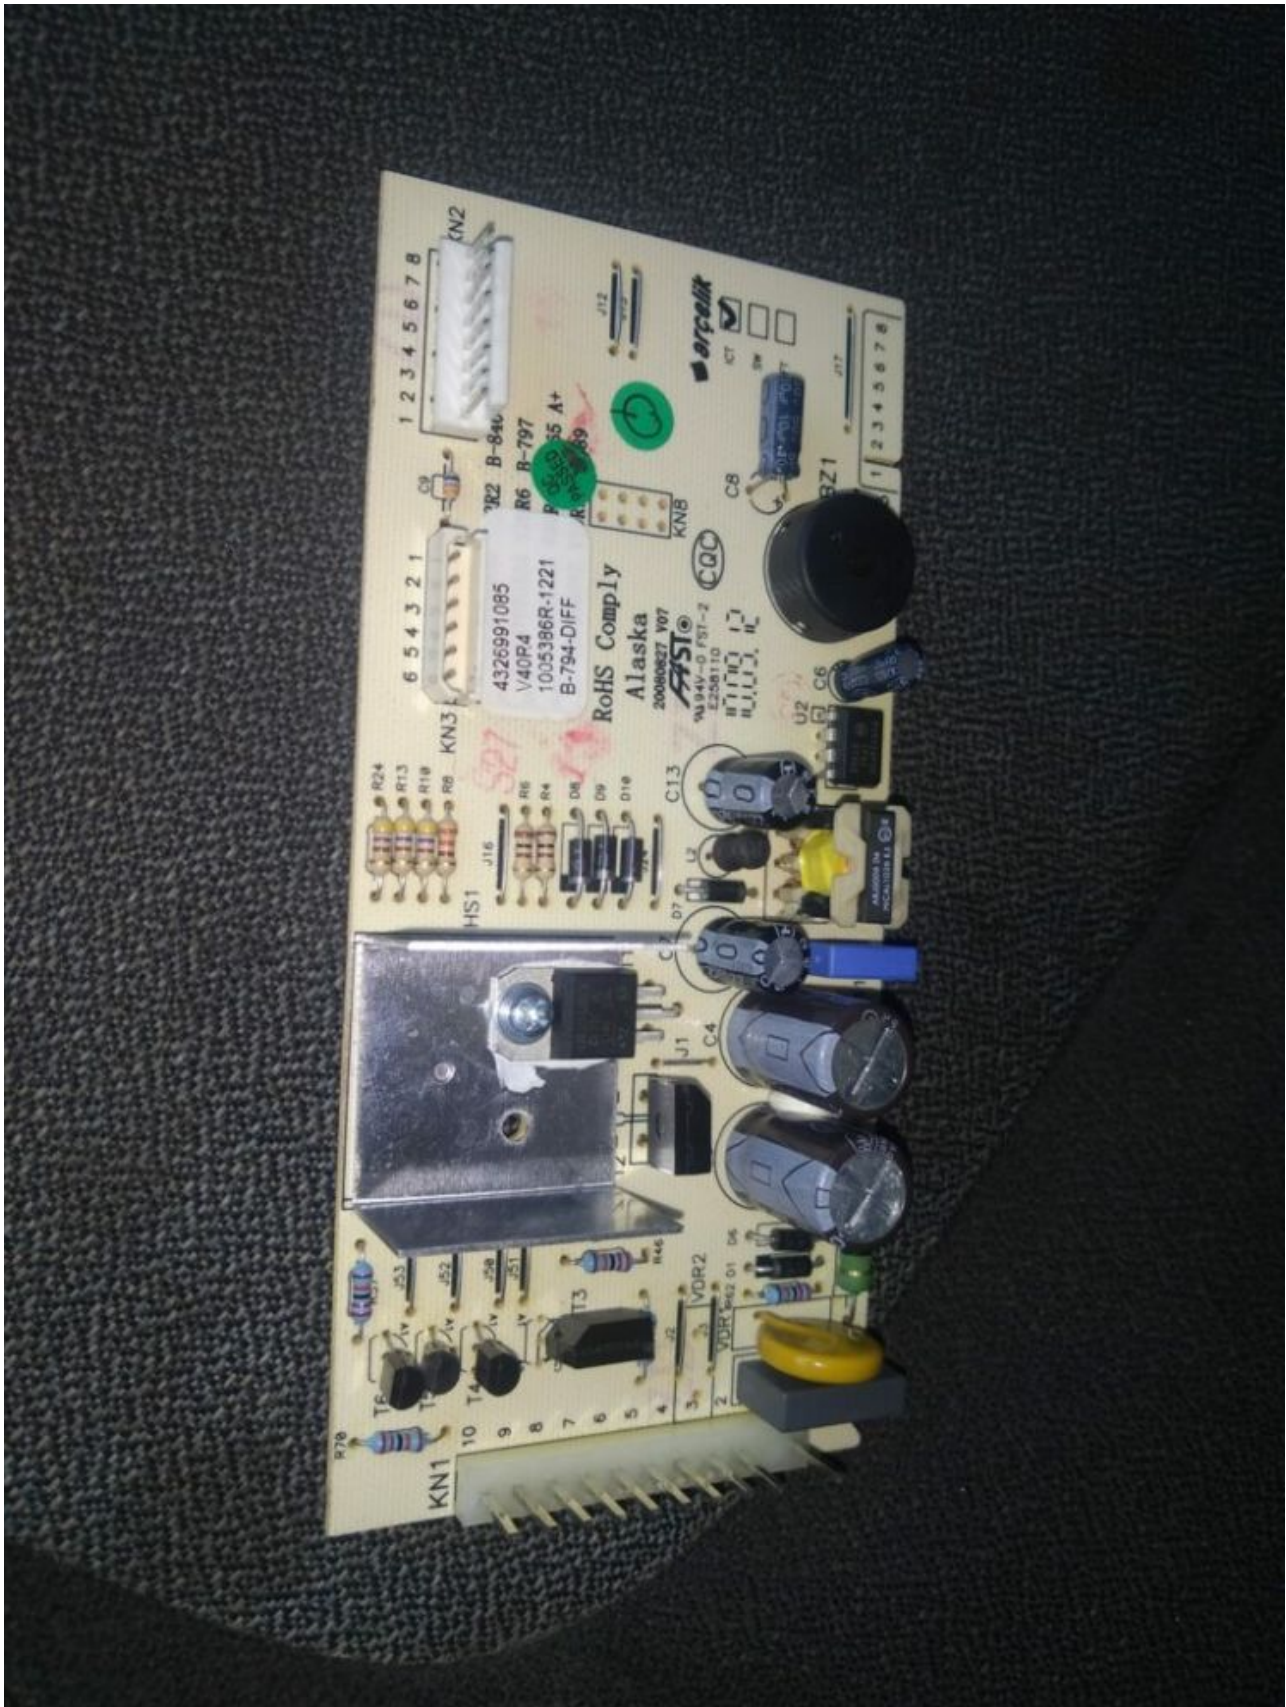

Private Picture Copyright : WWW.MBSM.PRO

Mbsm.pro, Solution, Error, E4, Beko, CNE50520DE, CNE 50520DE, Fridge, Freezer, No frost, 500 L, Compressor, r600a, 56 G, 1/5 hp, LBP, 160 w, 0.80 A, made in Turkey