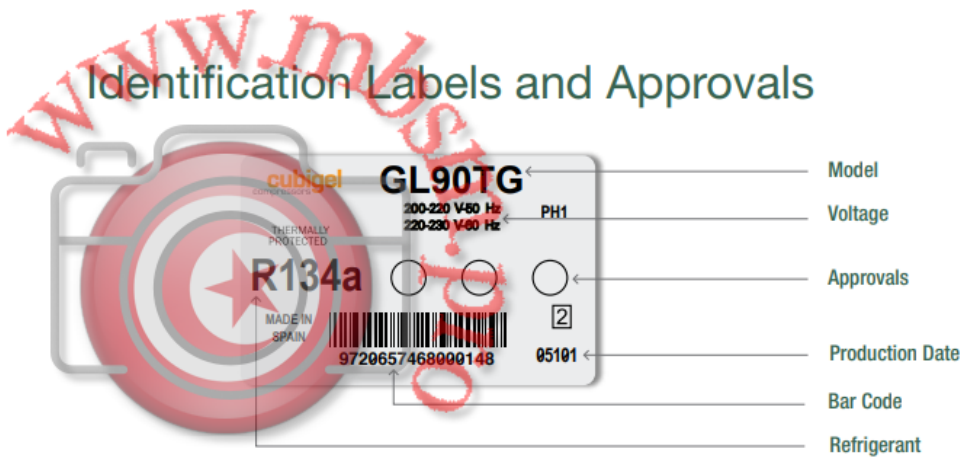

Identification Labels and Approvals

Private Picture Copyright : WWW.MBSM.PRO

Mbsm.pro, pdf, files, Cubigel , by Huayi, Compressor

Mbsm.pro, Malaysian, Panasonic, reciprocating, compressor, QBxxxxxGAX5 series, QB86C18GAX5, 1/3h, lbp, 222 w, r134a

Category: compressor
written by Jamila | 20 October 2022