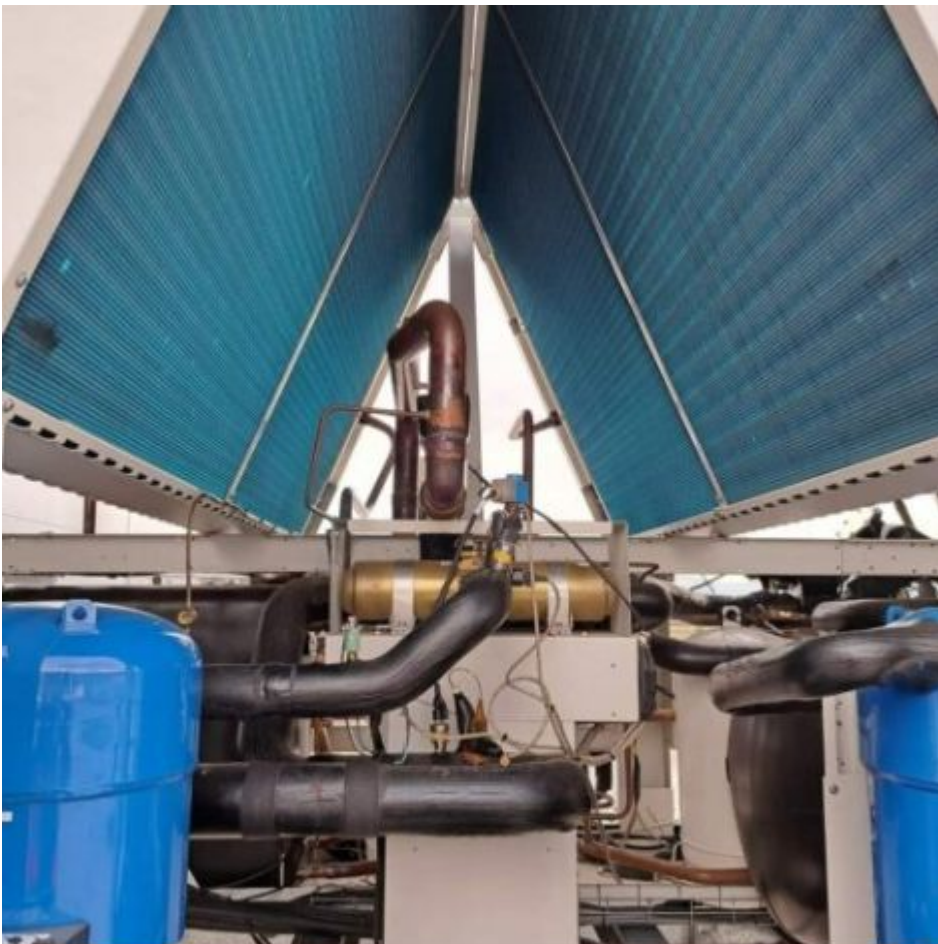

Private Picture Copyright : WWW.MBSM.PRO

Private Picture Copyright : WWW.MBSM.PRO

Mbsm.pro, R-410A, Fixed Speed,
Rotary, Compressor, Mitsubishi,
NN21YDAMT, 1.74 hp, 18000 btu, 3 Ph,
380 v

Category: compressor