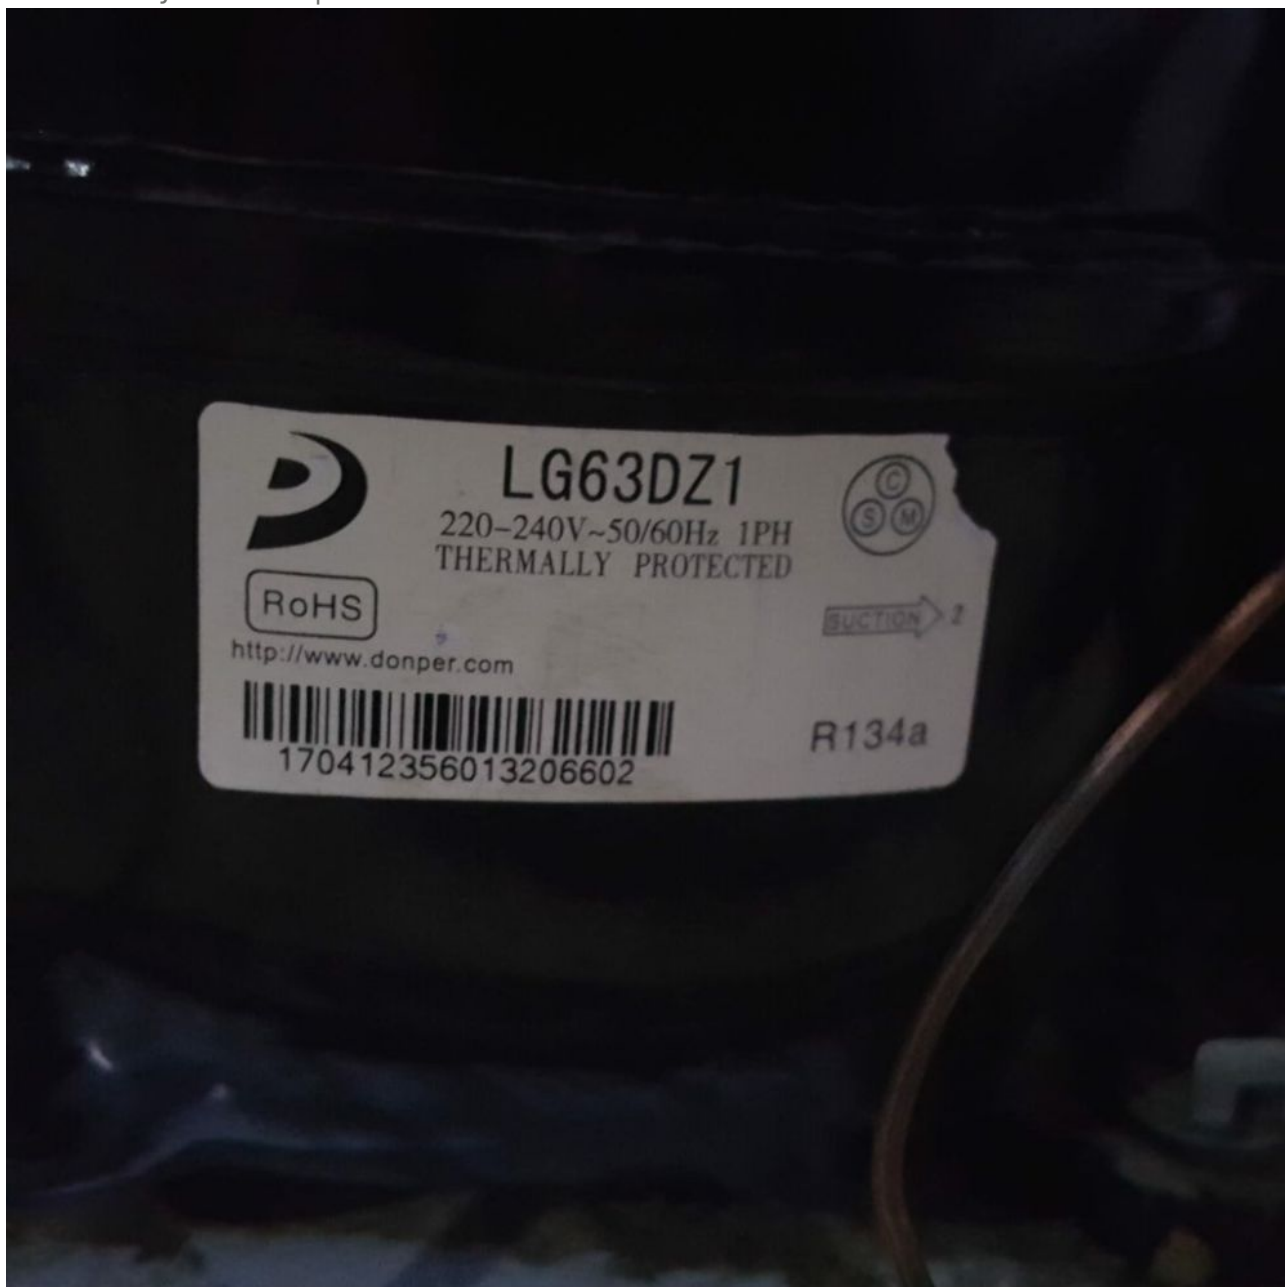

R1234yf, CSIR,

Mbsm.pro, Freezer, 135 L, Ch140,
Mondial for home appliance,
compressor, LG63DZ1, 1/4– hp, 1/5 hp,
r134a, 110 g

Category: compressor, Freezer

written by Jamila | 20 October 2022

Private Picture Copyright : WWW.MBSM.PRO

Mbsm.pro, Freezer, 135 L, Ch140, Mondial for home appliance, compressor,
LG63DZ1, 1/4 hp, r134a, 110 g