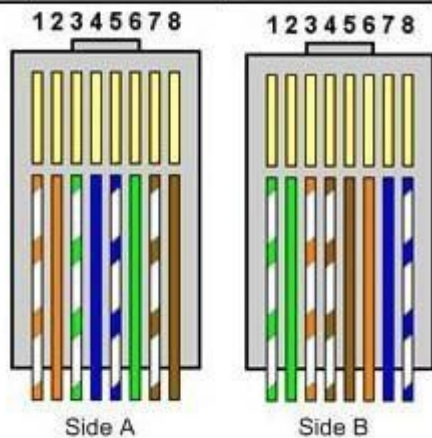

Category: Pictures

written by Lilianne | 29 March 2023

Private Picture Copyright : WWW.MBSM.PRO

Mbsm.pro, compressor, DG51C69RAU6, 1/3 hp

Mbsm.pro, Pictures, Cat5 cabling pin-out configuration

Category: Pictures

written by Lilianne | 29 March 2023

Pin ID	side A	side B
1	Orange-white	green-white
2	Orange	green
3	green-white	orange-white
4	blue	brown-white
5	blue-white	Brown
6	green	orange
7	brown-white	Blue
8	brown	blue-white