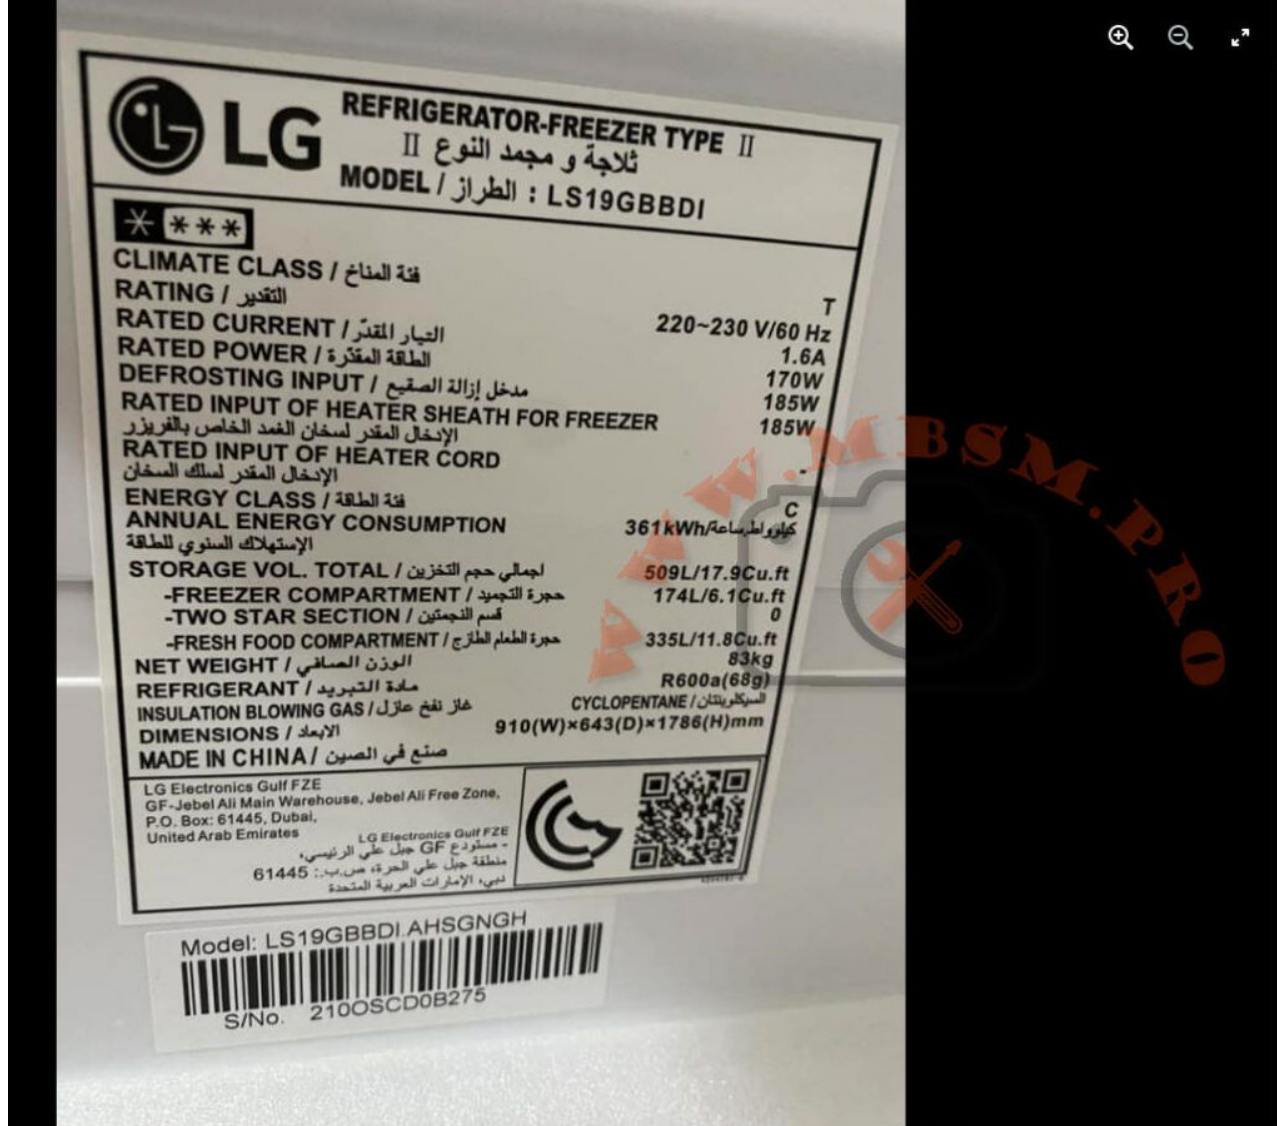

Mbsm.pro, LS19GBBDI, LG Refrigerator, 17.9 Cu.Ft , Silver PCM Color, Smart Inverter, Domper Compressor, vfl110cy1, 1/4 hp, r600a

Category: Refrigerator

written by rober us | 29 March 2023

VFL110CY1

230V ~ 40-150Hz