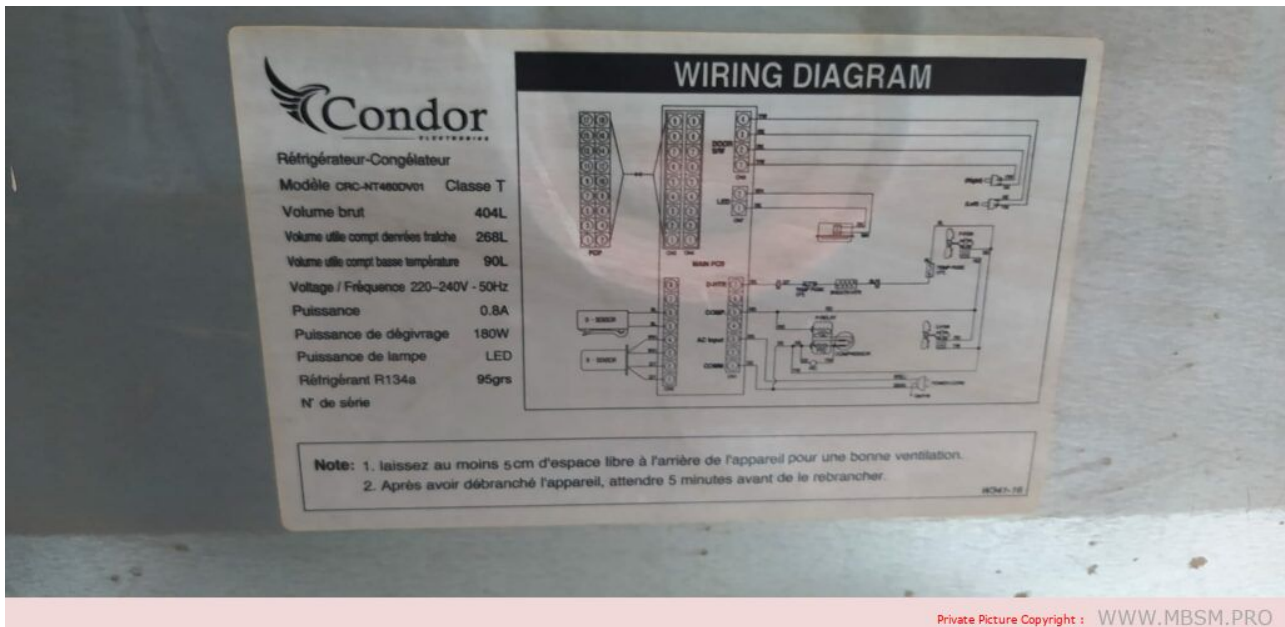

CRC-NT460DV01

written by Jamila | 24 March 2023

Mbsm.pro, R frig rateur, CRC-NT460DV01, Condor

Mbsm.pro, Compressor, Lg, bsa057nbmv, BLCD, Inverter, serie BS, 540 L, ENIEM, TN2000, Nofrost, r600a, 1/5 hp

written by Jamila | 24 March 2023