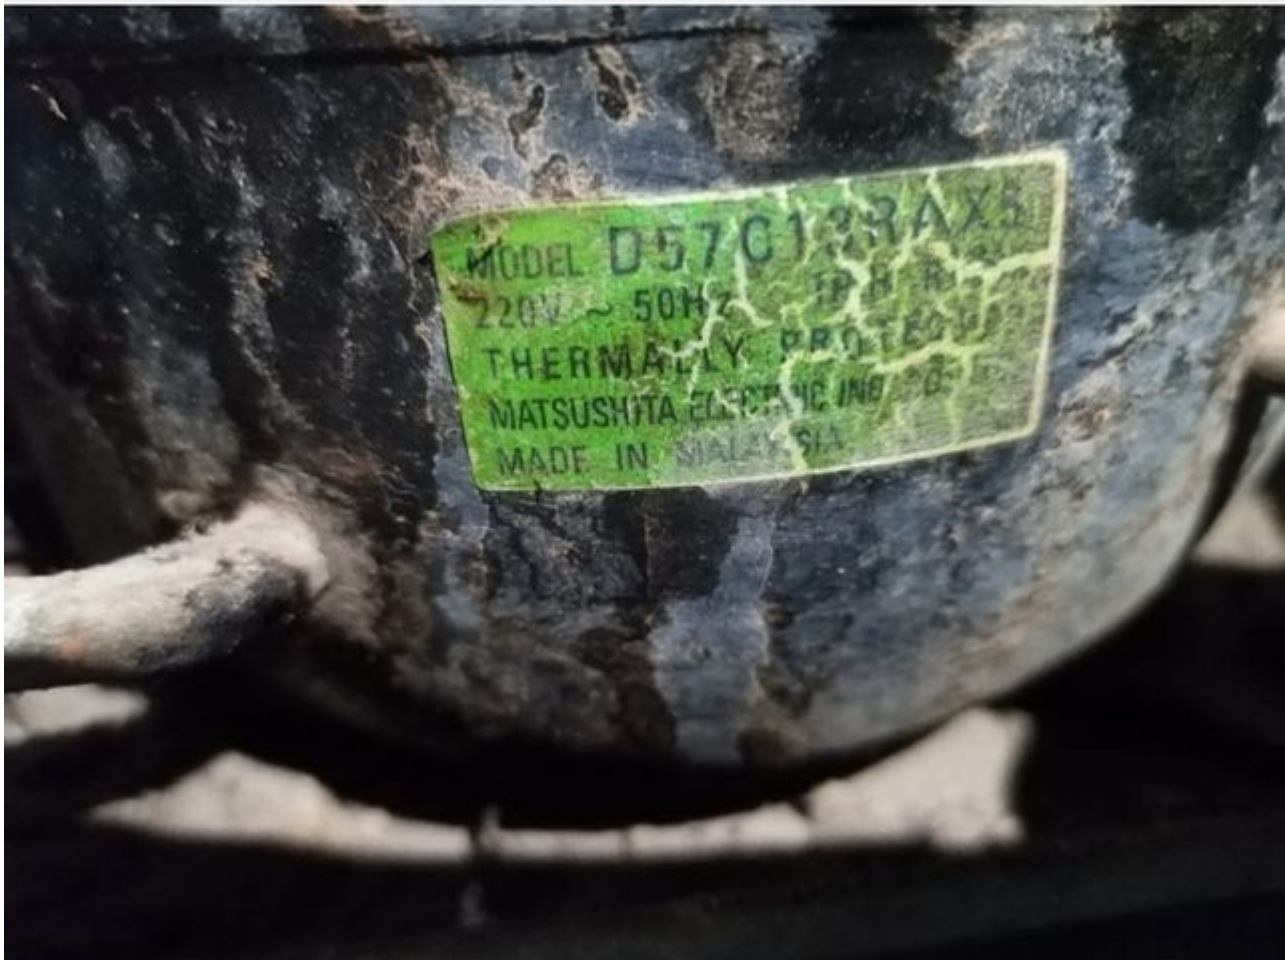

Mbsm.pro, compressor, d57c13rax5, 1/6 hp, r134a, Panasonic, Reciprocating, DxxCxxRAW5 series,

Category: compressor

written by Lilianne | 6 April 2023

Private Picture Copyright : WWW.MBSM.PRO

Mbsm.pro, compressor, d57c13rax5, 1/6 hp, r134a, Panasonic, Reciprocating, DxxCxxRAW5 series,

---

Mbsm.pro, Compressor, SECOP, NL8F, R134A, 1/4 hp++, 1/3 hp-, 105g 6822, 105g6822

Category: compressor

written by Lilianne | 6 April 2023