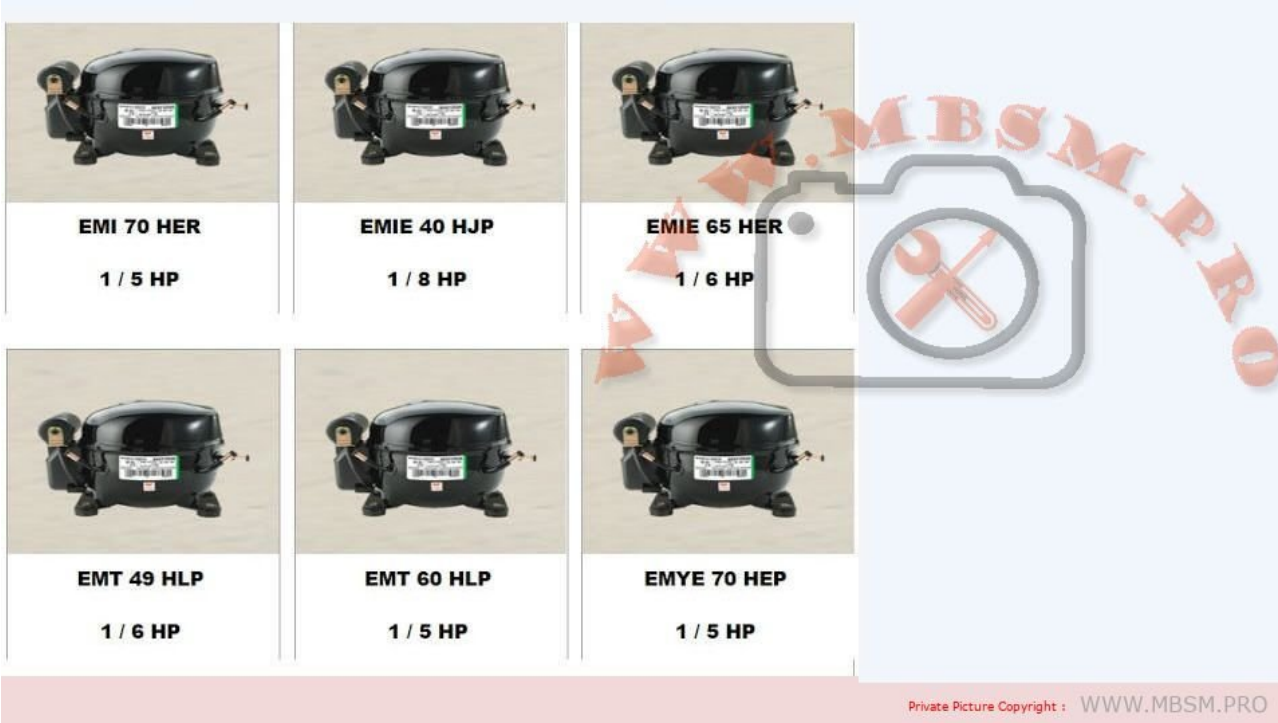

Mbsm.pro, Compressor, Embraco, EMYE 70 HEP, 1/5 Hp, LBP, emye70

Mbsm.pro, Compressor, Tee compressor, ae170ad, ae170ac, ae170ap, 150 w, 1/5 hp, r12, lbp

Category: compressor

written by Lilianne | 30 August 2023