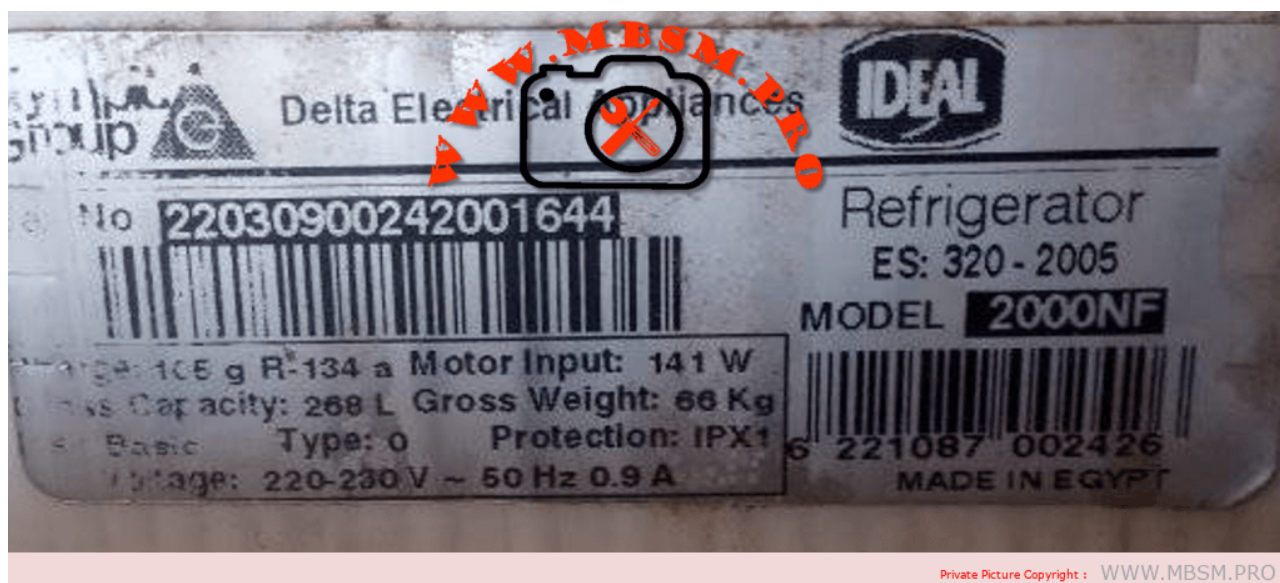

**Refrigerator, 268 L, 141 w,
Es:320-2005, 2000nf, made in
Egypt, Compressor, 1/5 hp,
G160tb, egm75af, r134a, 105 g**

written by Lilianne | 24 September 2023

Mbsm.pro, Ideal, Refrigerator, 268 L, 141 w, Es:320-2005,
2000nf, made in Egypt, Compressor, 1/5 hp, G160tb, egm75af,
r134a, 105 g

**Mbsm.pro, Codes and
capacities of ZEL all
compressors, pistons, motors,**