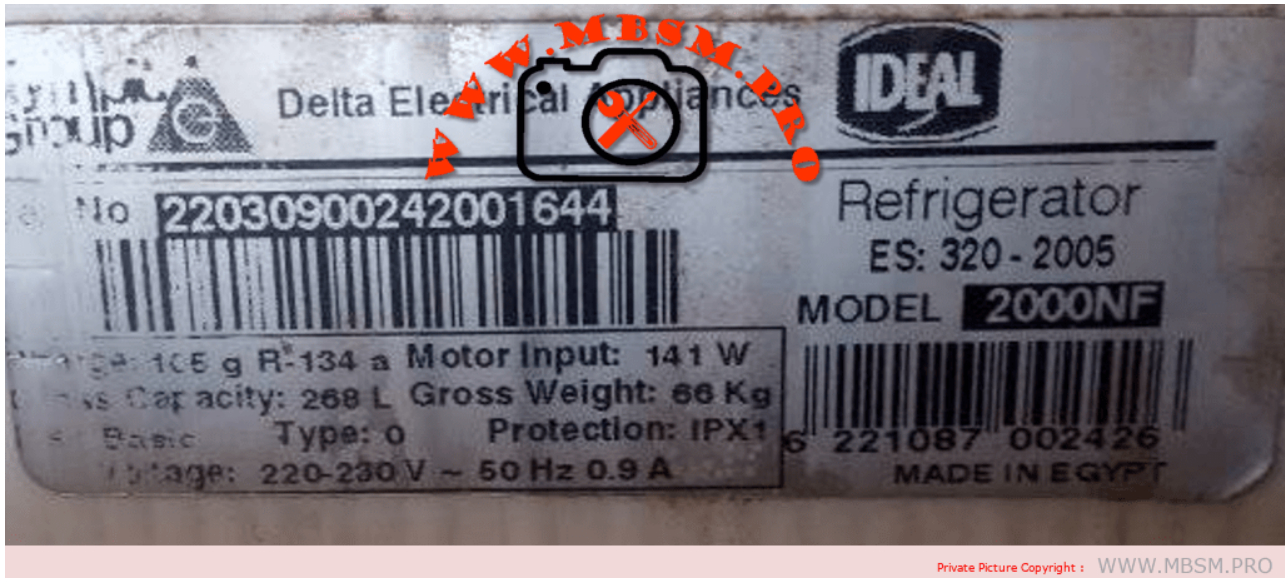

---

**Mbsm.pro, Ideal,  
Refregerator, 268 L, 141 w,  
Es:320-2005, 2000nf, made in  
Egypt, Compressor, 1/5 hp,  
G160tb, egm75af, r134a, 105 g**

written by Lilianne | 24 September 2023

Mbsm.pro, Ideal, Refrigerator, 268 L, 141 w, Es:320-2005, 2000nf, made in Egypt, Compressor, 1/5 hp, G160tb, egm75af, r134a, 105 g