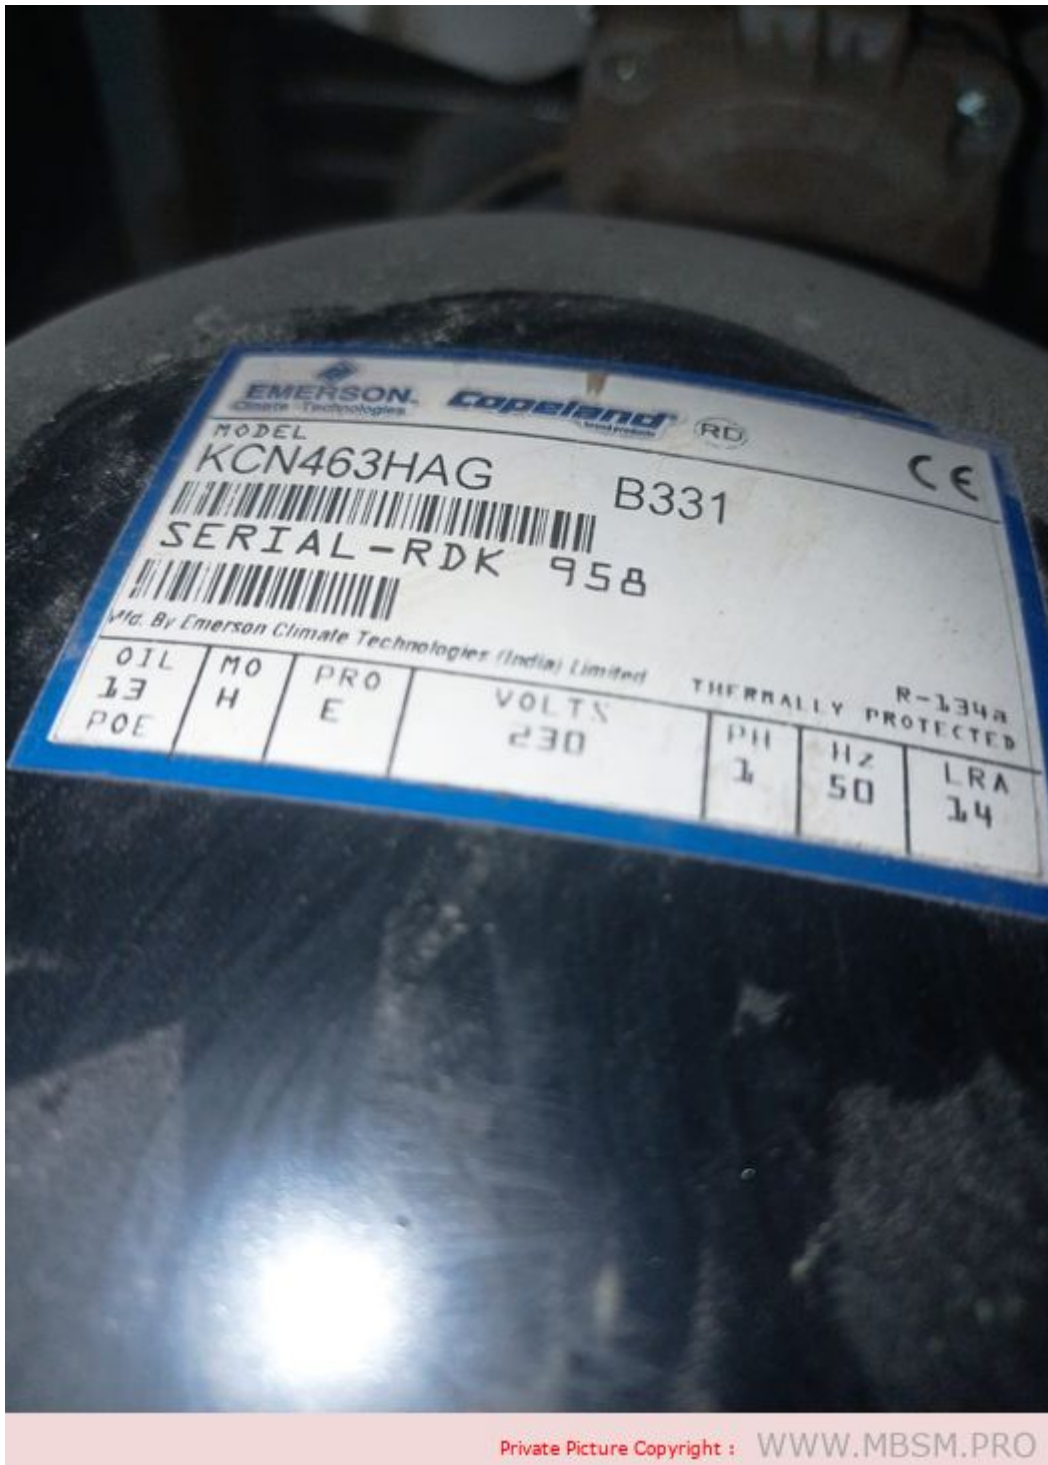

# Mbsm.pro, Compressor, kcn463hag, COPELAND, R134A, 0.5HP, 1538W

written by Lilianne | 3 September 2023

Private Picture Copyright : [WWW.MBSM.PRO](http://WWW.MBSM.PRO)

Mbsm.pro, Compressor, kcn463hag, COPELAND, R134A, 0.5HP, 1538W

---

**Mbsm.pro, compressor,  
Huaguang, R600a, ETA110L, 1/5  
hp, ETA115L, 1/4 hp, ETA130L,  
1/4 hp++, ETA150L, 1/3 hp**

written by Lilianne | 3 September 2023

Private Picture Copyright : [WWW.MBSM.PRO](http://WWW.MBSM.PRO)