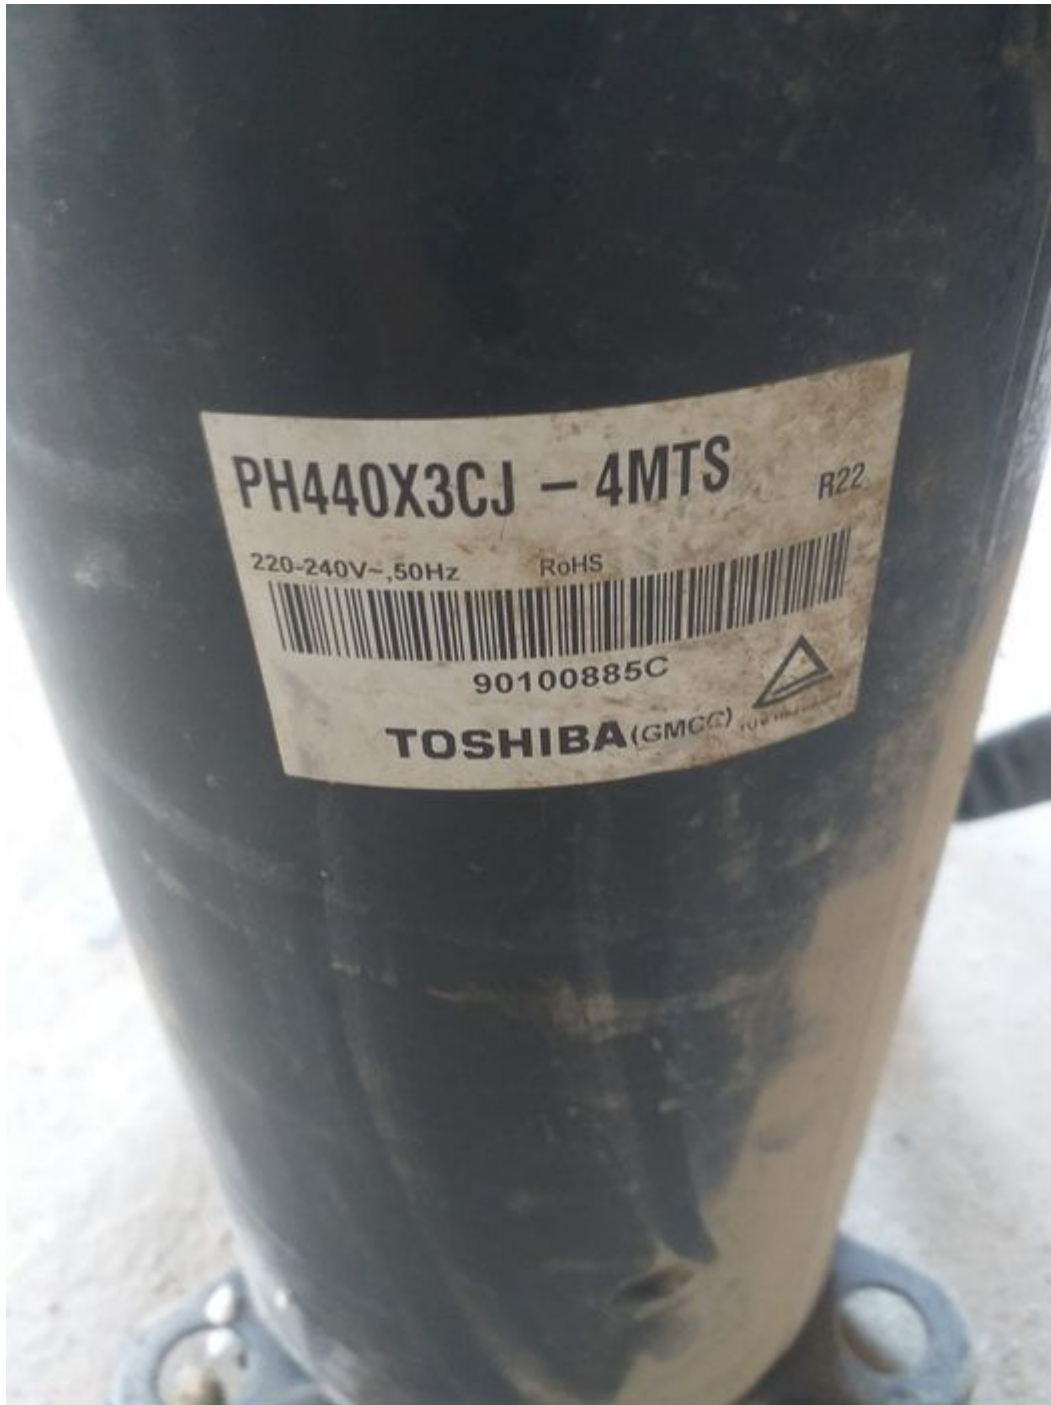

Private Picture Copyright : WWW.MBSM.PRO

Mbsm.pro, Compressor, ph440x3cj-4mts, Rotary Compressor, 26000 Btu, R22, 3 hp, 2 Tonnes, 2500 w

---

Mbsm.pro, Embraco, Aspera, EMX26CLC, EMX 26 CLC, 1/12 hp, single-phase, Compressor, freezing (LBP), 52 crn3, r600a

Category: expertise