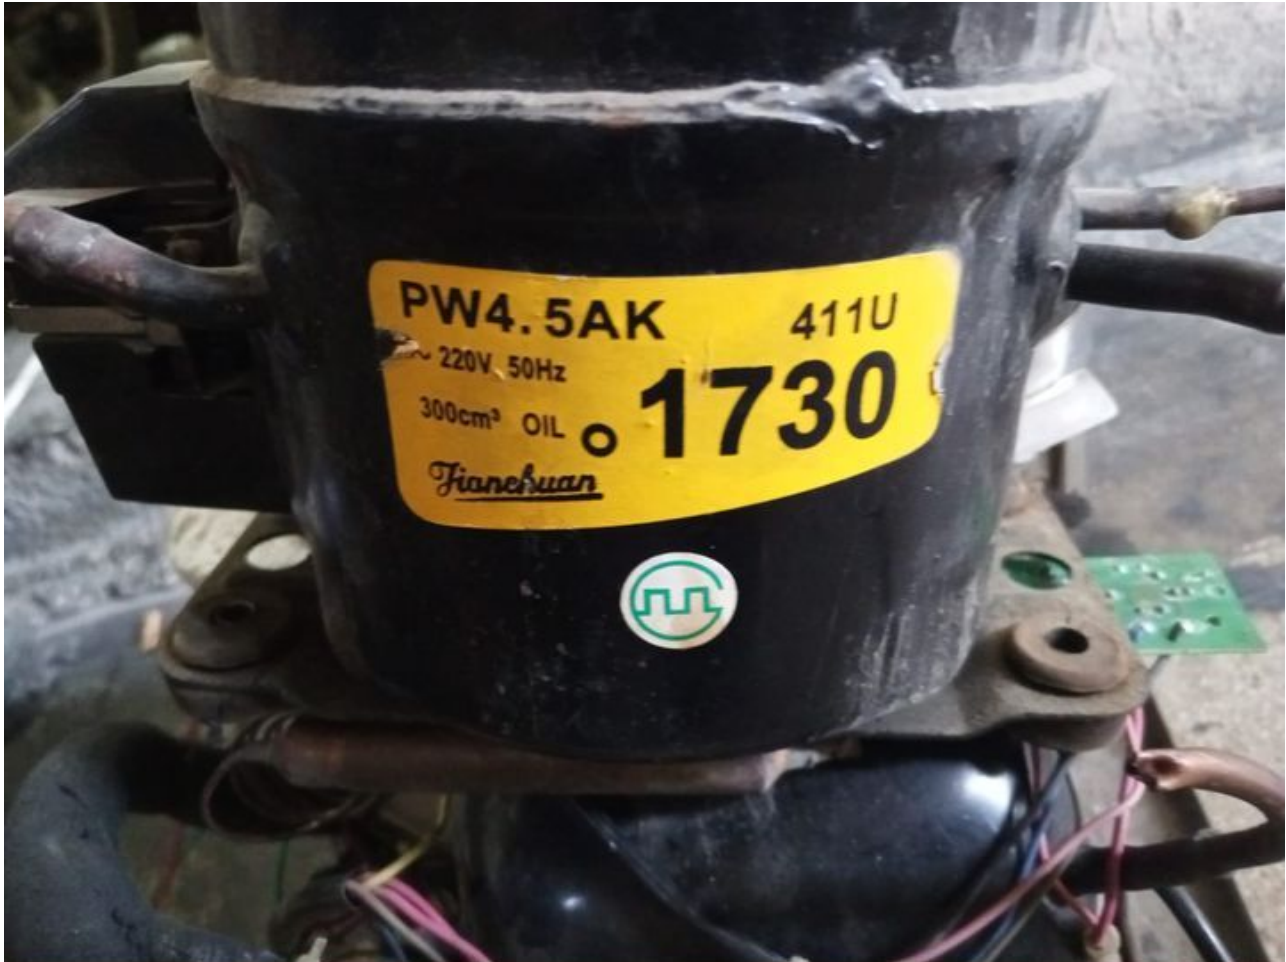

Mbsm.pro, Compressor, Série SC, QD168H, R134A, Wansheng, Refrigerator Compressor, 1/2 hp, 323 w, MBP

Category: compressor

written by Lilianne | 30 September 2023

R406a 220~240V/50Hz

序号 No.	应用类型 Application	产品系列 Serial	产品型号 type	马力 Hp	电压/频率 Power Supply (V/Hz)	电机类型 Motor type	制冷量 Capacity		COP Power Efficiency		启动器 Starting Device	启动电容 Starting Capacitor (μF)	运行电容 Running Capacitor (μF)	冷却方式 Cool
							ASHRAE (-23.3°C)	CECOMAF (-25°C)	ASHRAE (-23.3°C)	CECOMAF (-25°C)				
							w		COP (w/w)					
1	LBP 低背压	WT	QD55	1/6	220~240V ~50Hz	RSIR	130	98	1.04	0.81	PTC	/	/	S
2			QD65	1/5		RSIR	158	119	1.08	0.84		/	/	S
3			QD75	1/4		RSIR	176	132	1.09	0.85		/	/	S
4			QD85	1/4		RSIR	202	152	1.10	0.86		/	/	S
5			QD91	1/4		RSIR	216	162	1.12	0.87		/	/	S
6	LBP 低背压	WQ	QD110	3/10	220~240V ~50Hz	RSIR	271	203	1.17	0.91	重锤 Starting Relay	/	/	F
7			QD128	1/3		RSIR	306	230	1.18	0.92		/	/	F
8			QD142	2/5		CSIR	333	250	1.19	0.93		80	/	F
9	LBP 低背压	SC	QD168	1/2	220~240V ~50Hz	CSIR	380	330	1.15	1.06	电流式 Current	80	/	F2
10			QD180	1/2		CSIR	440	382	1.15	1.07		80	/	F2
11			QD210	3/5		CSIR	510	443	1.17	1.08		80	/	F2

Private Picture Copyright : WWW.MBSM.PRO

Mbsm.pro, Compressor, Série SC, QD168H, R134A, Wansheng, Refrigerator Compressor, 1/2 hp, 323 w, MBP

Mbsm.pro, Lbp, R134A, Danpu, Compressor, Pw4.5vk, 1/8 hp

Category: compressor

written by Lilianne | 30 September 2023

Private Picture Copyright : WWW.MBSM.PRO

Mbsm.pro, Lbp, R134A, Danpu, Compressor, Pw4.5vk, 1/8 hp