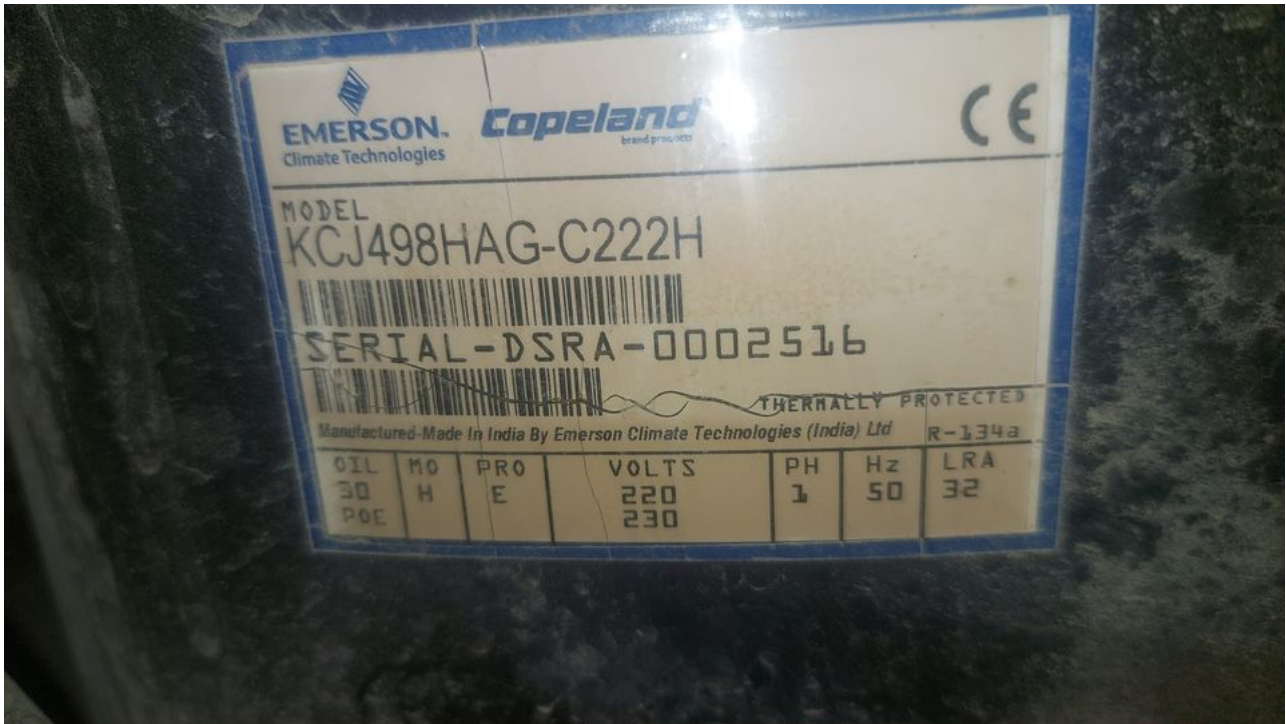

Private Picture Copyright : WWW.MBSM.PRO

COPELAND, KCJ498HAG, COMPRESSOR, R134A ,3/4 HP+, HBP

Tecumseh, AH141FT-014, R22, FH5524E, AH5524E, 2HP/, 2Ton, 208-230V 60Hz, 1Ph, 24200Btu, Compressor

written by Amina | 22 October 2023