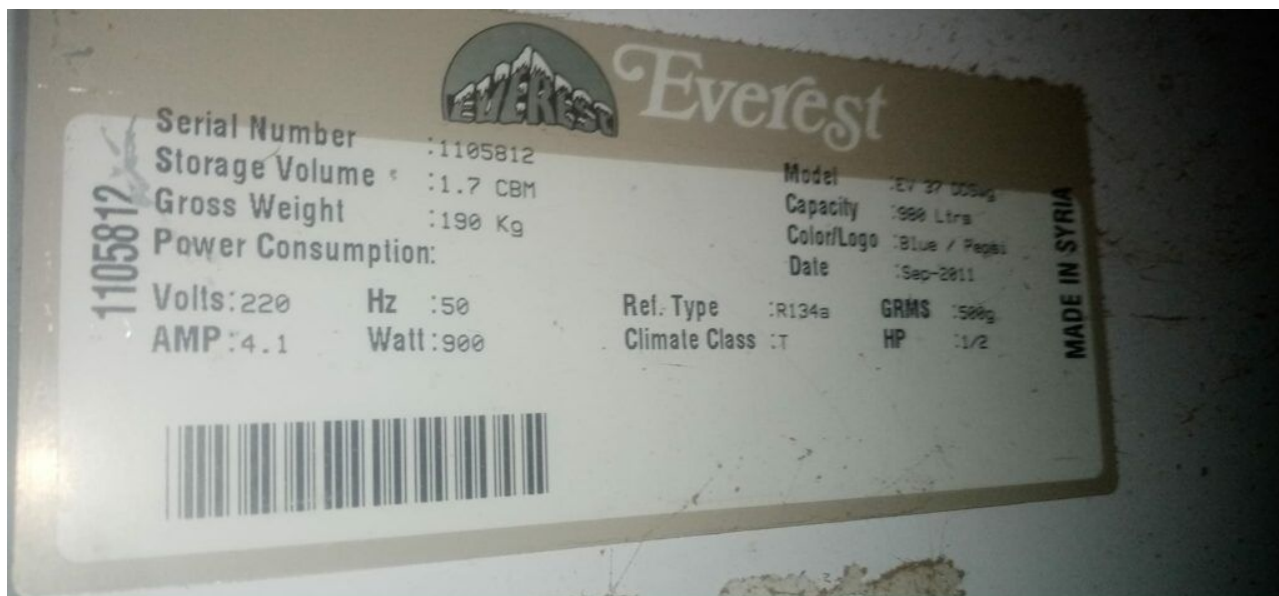

Mbsm.pro, Refrigeration, compressor, 1/10 hp, CSB Series, freezer, 100W, R600a, 5.7cm³, 1PH, Beko, Candy, LG, CSB057NJEG (1/10HP), CSB069NJEG (1/8HP), Lbp, small compressor, Water Purifier Commercial Refrigeration, SMTB-150, 105 L, r600a/25 g, T class, 0.5 A

Everest, refrigerator, EV37dds, 4.1 A, 900 w, 980 L, R134a, Compressor, 1/2 hp, double door, Dimensions : H 200 cm, W 116 cm, D 65 cm

written by Lilianne | 19 November 2023

Everest, refrigerator, EV37dds, 4.1 A, 900 w, 980 L, R134a, Compressor, 1/2 hp