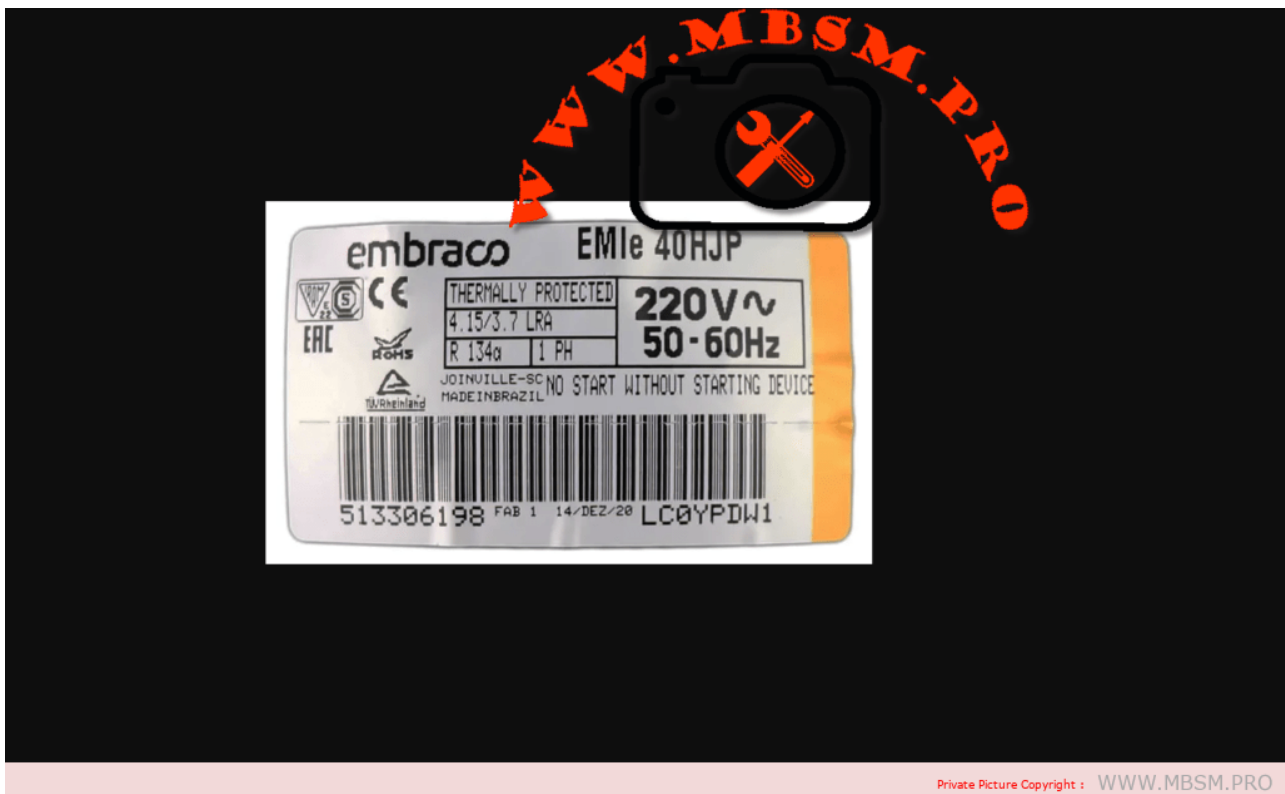

Donper, New, L58CZ1, 220V-240V, 50Hz, R134A ,Refrigerator,
Compressor, 1/6++HP, 1/5 hp-, power 116 w, input 145 w

Compressor, 95 W, refrigerator, Embraco, EMIE 40 HJP, EMIE40HJP, (3.4 cubic meters), R-134a, Brazil

written by Lilianne | 19 November 2023

Compressor, 95 W, refrigerator, Embraco, EMIE 40 HJP,
EMIE40HJP, (3.4 cubic meters), R-134a, Brazil