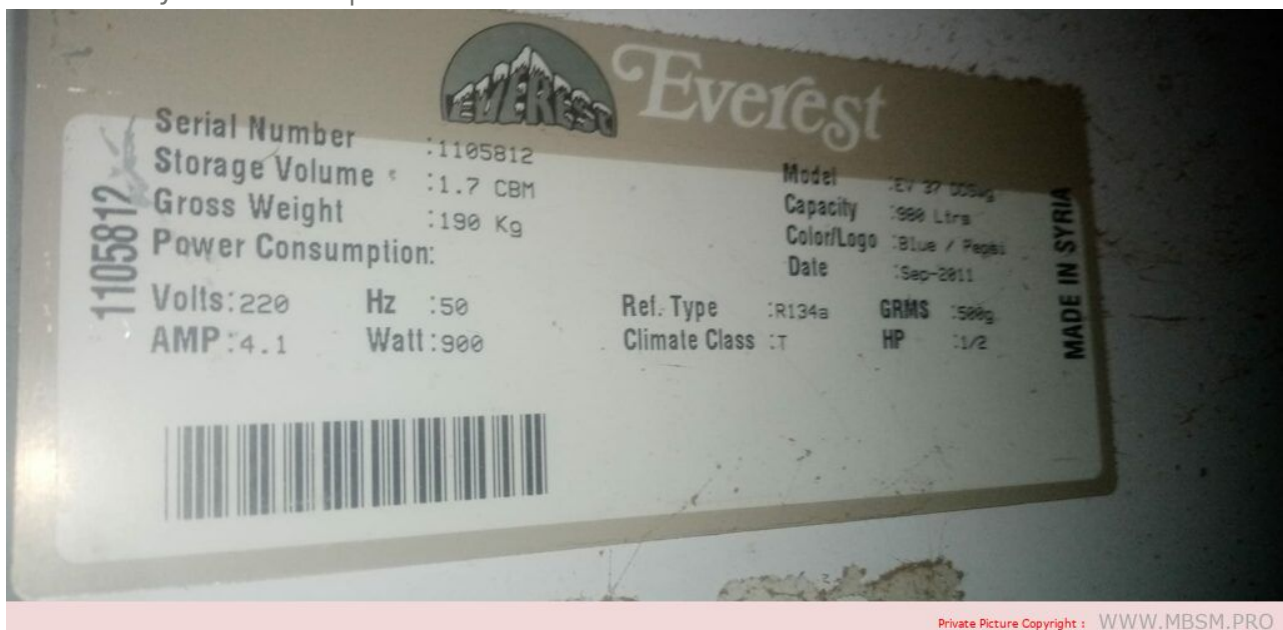

Mbsm.pro, Refrigeration, compressor, 1/10 hp, CSB Series, freezer, 100W, R600a, 5.7cm³, 1PH, Beko, Candy, LG, CSB057NJEG (1/10HP), CSB069NJEG (1/8HP), Lbp, small compressor, Water Purifier Commercial Refrigeration, SMTB-150, 105 L, r600a/25 g, T class, 0.5 A

Everest, refrigerator, EV37dds, 4.1 A, 900 w, 980 L, R134a, Compressor, 1/2 hp, double door, Dimensions : H 200 cm, W 116 cm, D 65 cm

Category: compressor, Refrigerator
written by Lilianne | 19 November 2023

Everest, refrigerator, EV37dds, 4.1 A, 900 w, 980 L, R134a, Compressor, 1/2 hp

---

Mbsm.pro, COMPRESSOR, SC21B, 104L 2310, 2310, r12, hbp, 3/4 HP++

Category: compressor
written by Lilianne | 19 November 2023