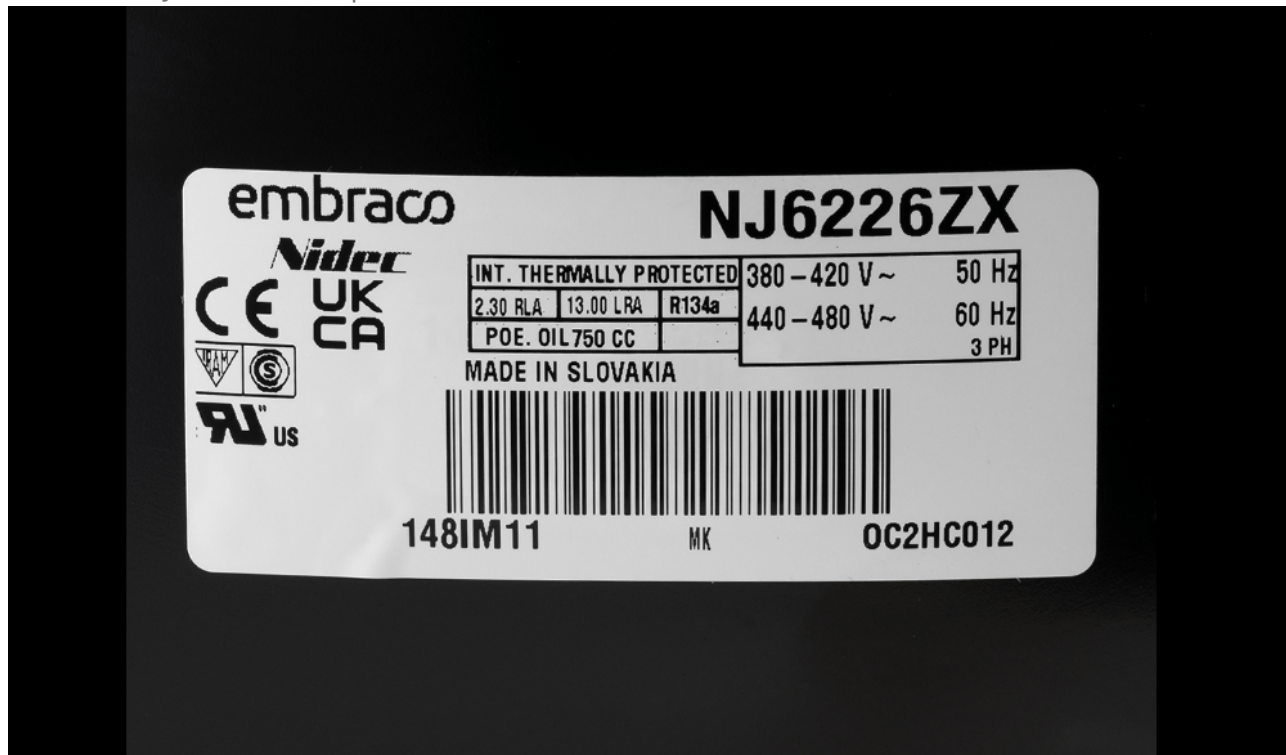

NJ6226ZX, ASPERA, EMBRACO, COMPRESSOR, 1HP, HBP – R134a, 380-420 V, 50/60

Category: compressor

written by Lilianne | 15 November 2023

Private Picture Copyright : WWW.MBSM.PRO

NJ6226ZX, ASPERA, EMBRACO, COMPRESSOR, 1HP, HBP – R134a, 380-420 V, 50/60