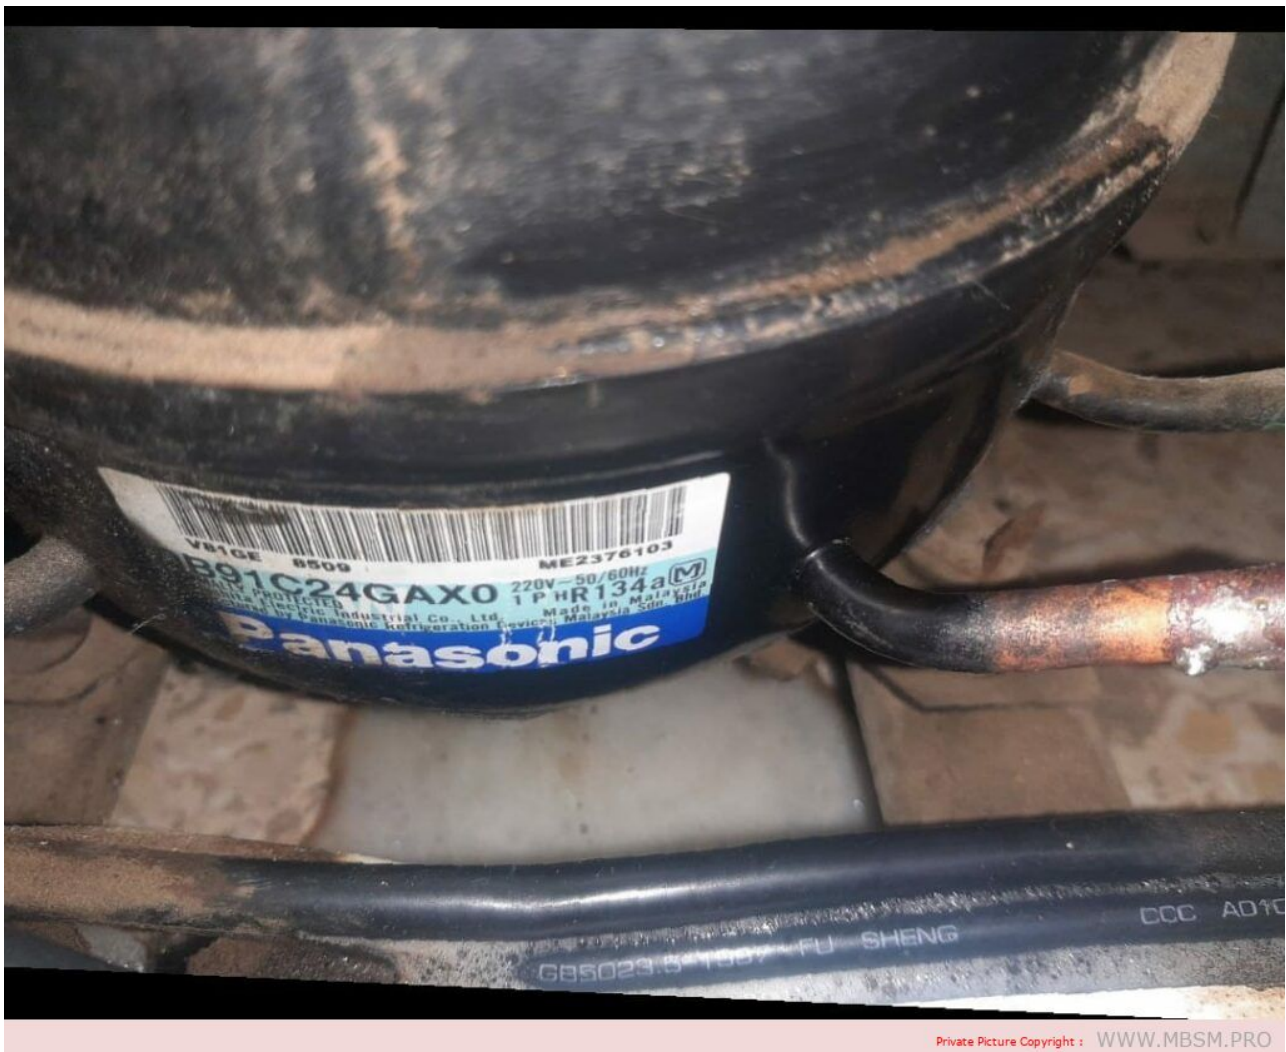

Mbsm.pro, Panasonic, QB91C24GAX0, 1/4HP, Refrigerator, Compressor, 220 w, Lbp, r134a

written by Lilianne | 15 December 2023

Mbsm.pro, Panasonic, QB91C24GAX0, 1/4HP, Refrigerator, Compressor, 220 w, Lbp, r134a

---