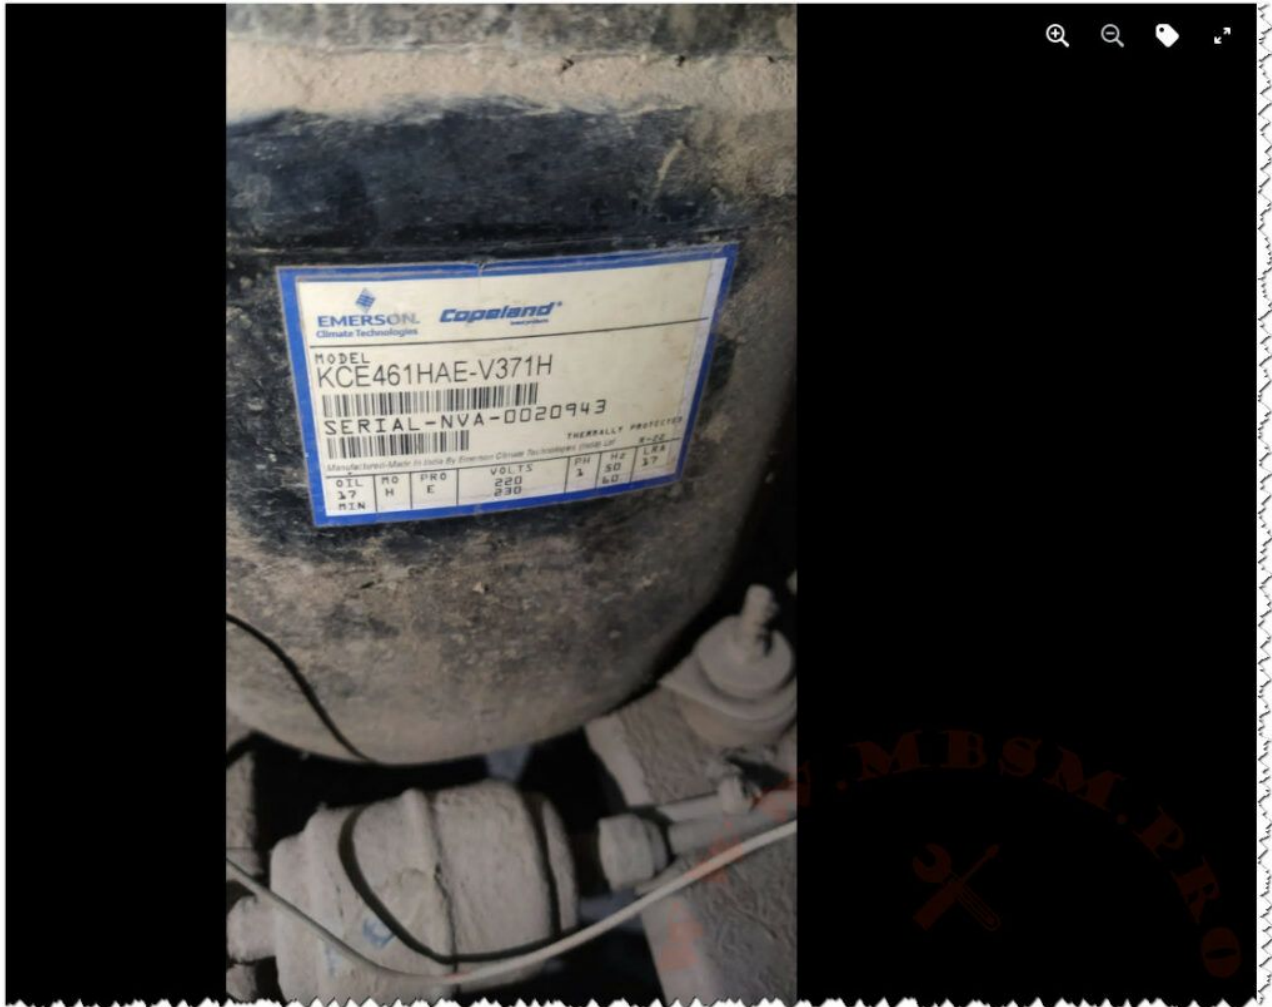

hbp, 5100 btu

written by Lilianne | 27 January 2024

Private Picture Copyright : WWW.MBSM.PRO

Mbsm.pro, Emerson, Compressor, KCE461HAE-V470H, KCE461HAE, 1/2 hp, r22/r410a, hbp

---

Mbsm.pro, Bpm1111Z, 1/6 hp, Embraco, Compressor, R134A,