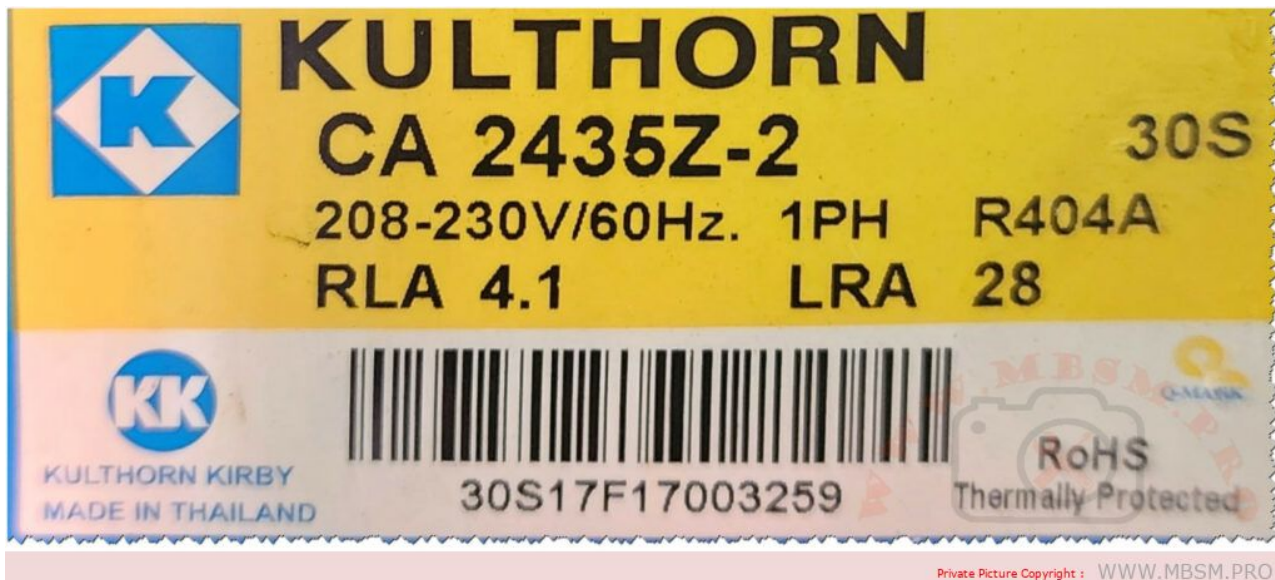

Mbsm.pro, HERMETIC, Kulthorn, COMPRESSOR, CA 2435Z-2, 917 w, 28A, 3/4 hp++, 1 hp-, 1ph

---

**Mbsm.pro, refrigerator,
Hisense, FS49DCSS(E), SN,
MST, 220-230V-, 1.3A,
COMPRESSOR, 1/5 hp, r600a,
Defrost, Power, 165W, FAN
MOTOR, 286 L, MADE IN CHINA**

written by Lilianne | 27 January 2024