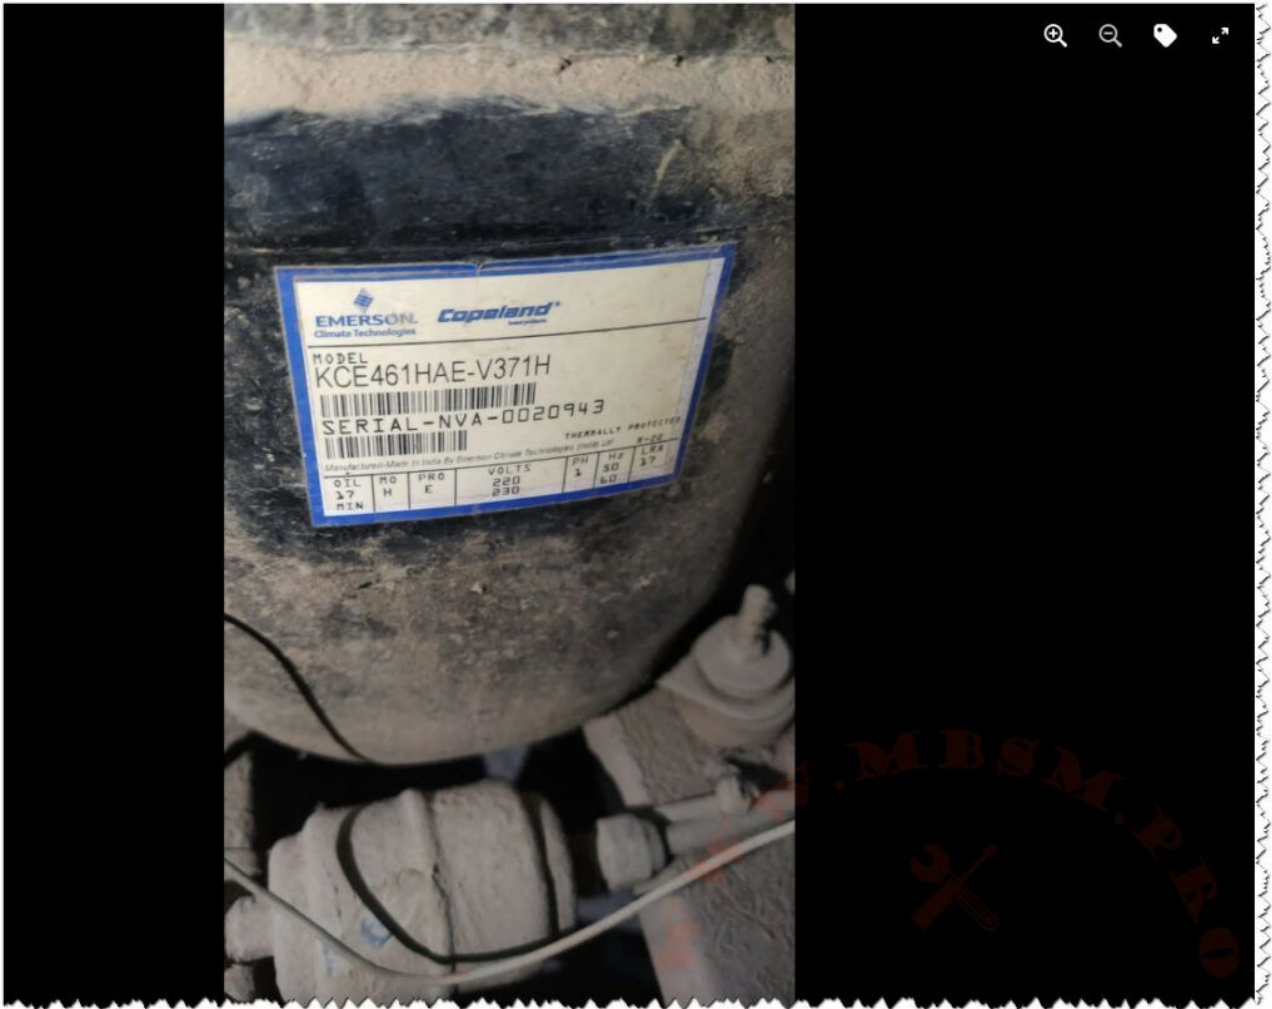

hbp, 5100 btu

written by Lilianne | 27 January 2024

Private Picture Copyright : WWW.MBSM.PRO

Mbsm.pro, Emerson, Compressor, KCE461HAE-V470H, KCE461HAE, 1/2 hp, r22/r410a, hbp

---

Mbsm.pro, Bpm1111Z, 1/6 hp, Embraco, Compressor, R134A,