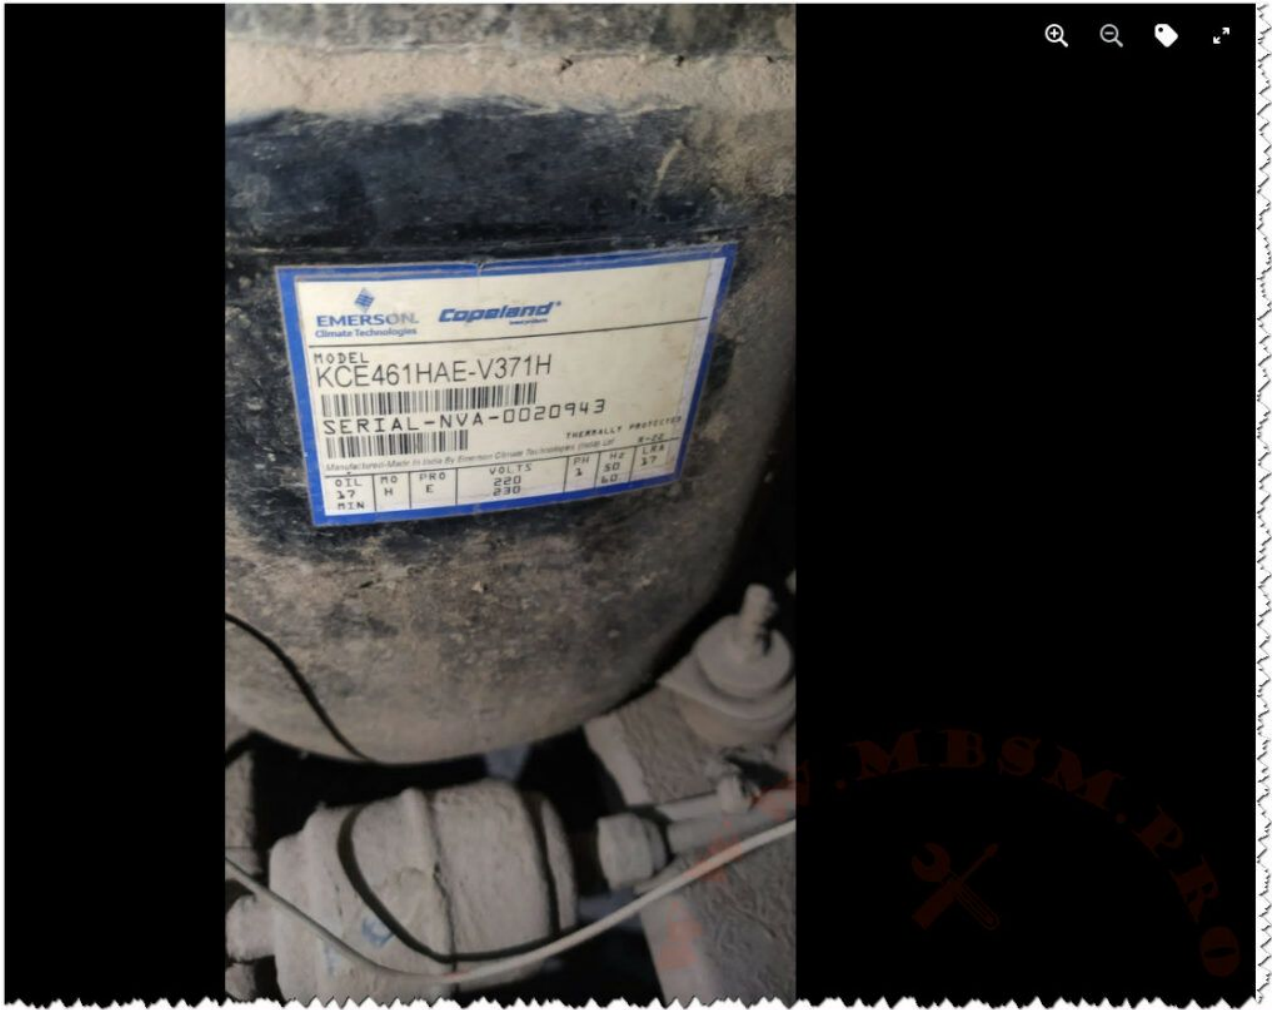

Private Picture Copyright : WWW.MBSM.PRO

Mbsm.pro, Emerson, Compressor, KCE461HAE-V470H, KCE461HAE, 1/2 hp, r22/r410a, hbp

Mbsm.pro, Bpm1111Z, 1/6 hp, Embraco, Compressor, R134A, 1bp

Category: compressor

written by Lilianne | 27 January 2024