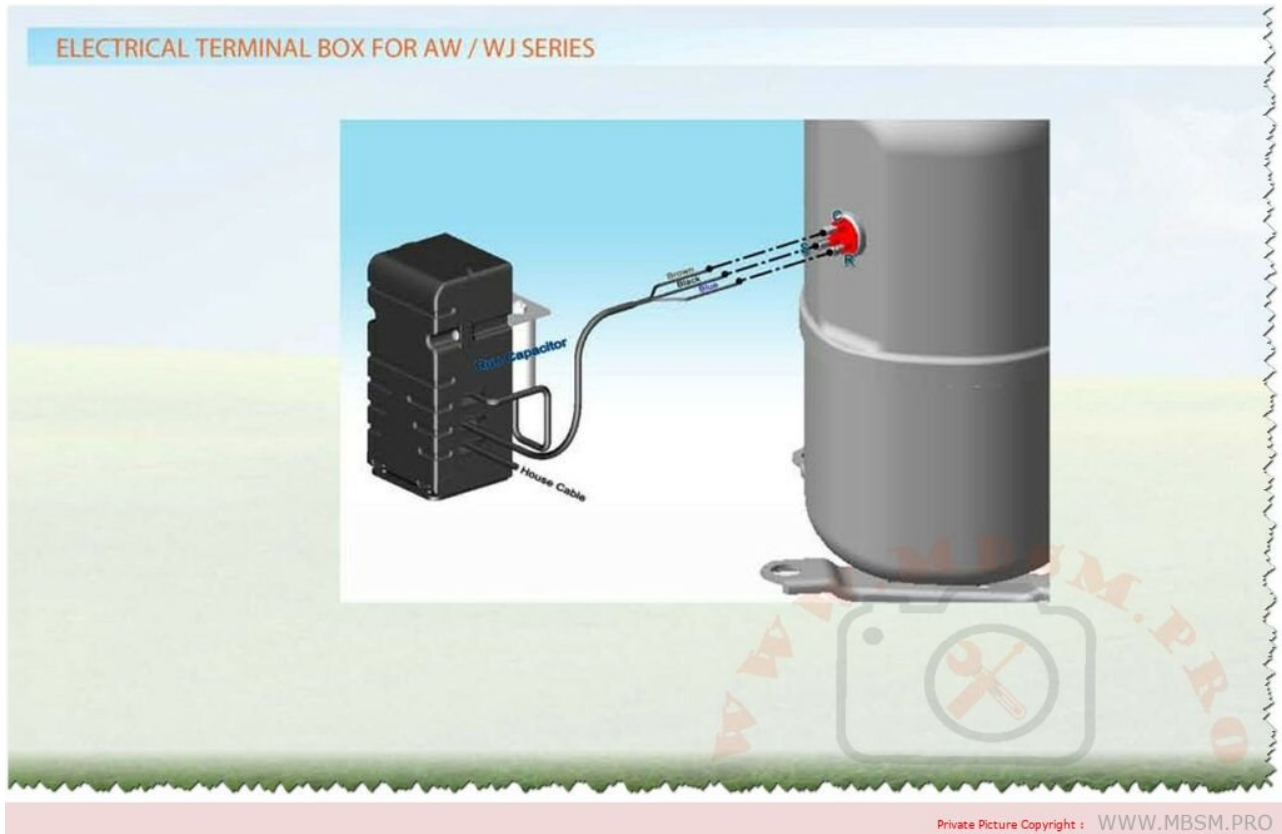

Mbsm.pro, Type of Compressor, csr, psc, pscr, cscr, rsir

written by Lilianne | 27 January 2024

Mbsm.pro, Type of Compressor, csr, psc, pscr, cscr, rsir

Mbsm.pro, HERMETIC, Kulthorn, COMPRESSOR, CA 2435Z-2, 917 w, 28A, 3/4 hp++, 1 hp-, 1ph

written by Lilianne | 27 January 2024