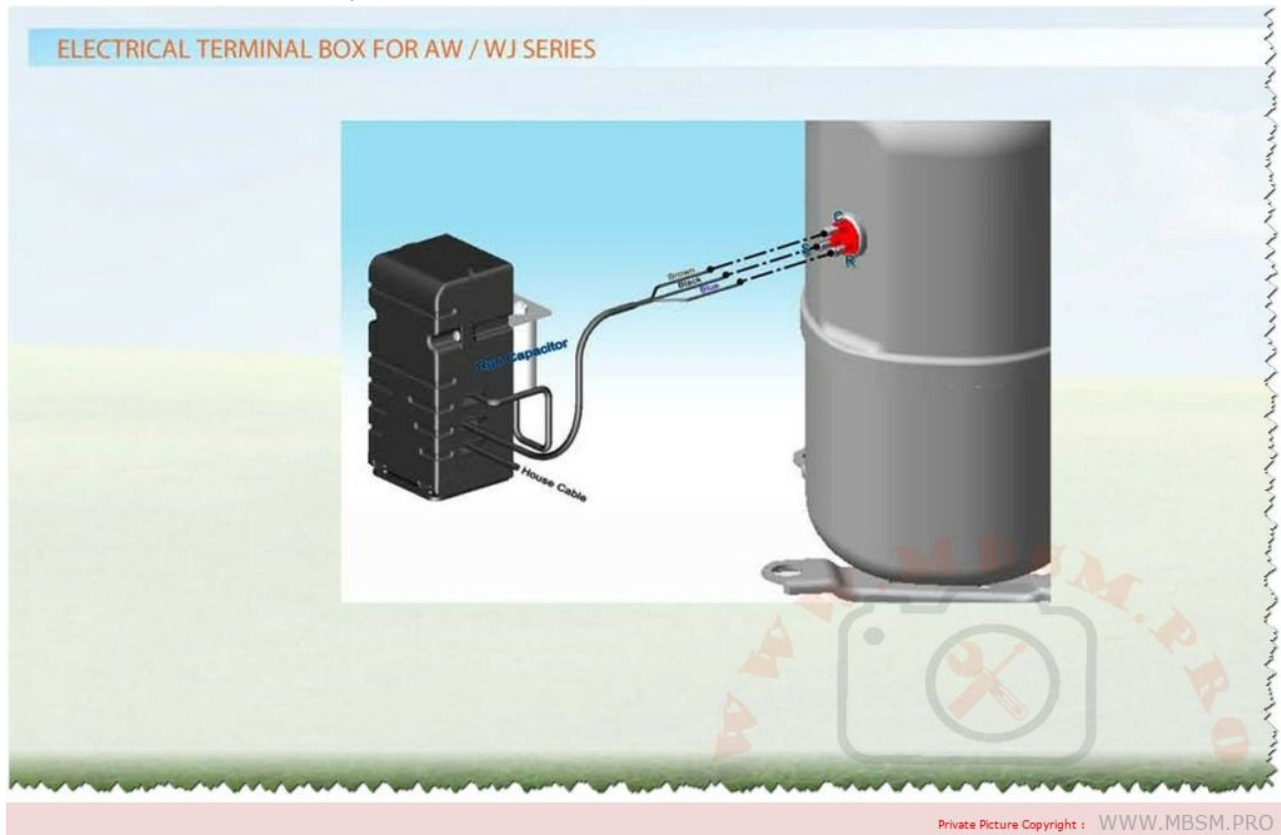

Mbsm.pro, Type of Compressor, csr, psc, pscr, cscr, rsir

Category: compressor

written by Lilianne | 27 January 2024

Private Picture Copyright : WWW.MBSM.PRO

Mbsm.pro, Type of Compressor, csr, psc, pscr, cscr, rsir

Mbsm.pro, HERMETIC, Kulthorn, COMPRESSOR, CA 2435Z-2, 917 w, 28A, 3/4 hp++, 1 hp-, 1ph

Category: compressor,expertise

written by Lilianne | 27 January 2024