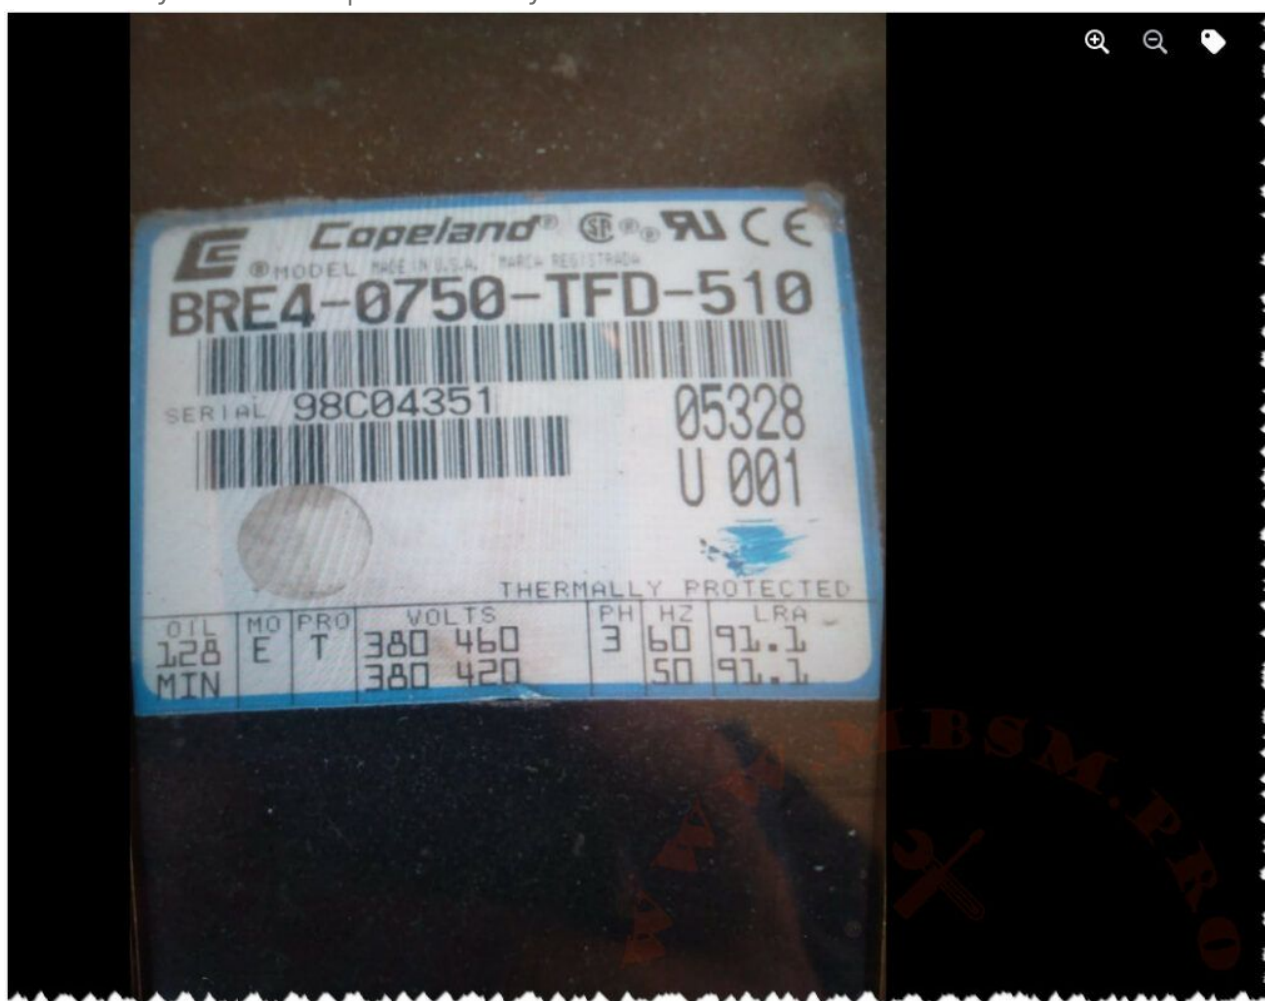

Mbsm.pro, Compressor, HSL17J, HSL17J-5 , HSL17J-5T1, 1/6 hp, lbp, 134 w, 115 kcal, serie J, Daewoo Compressor , r134a, oil 280, rsir, LRA 5.22, 220v, 1 ph/50hz

---

Mbsm.pro, compressor, BRE4-0750-TFD-510, Copeland, 7.5 HP, 460V, 3 PH, R22, R134A, R407C, Scroll Compressor, Copeland Compressor

Category: compressor

written by Lilianne | 24 January 2024

Private Picture Copyright : WWW.MBSM.PRO

Mbsm.pro, compressor, BRE4-0750-TFD-510, Copeland, 7.5 HP, 460V, 3 PH, R22, R134A, R407C, Scroll Compressor, Copeland Compressor

---

Mbsm.pro, Moteur aspiration de