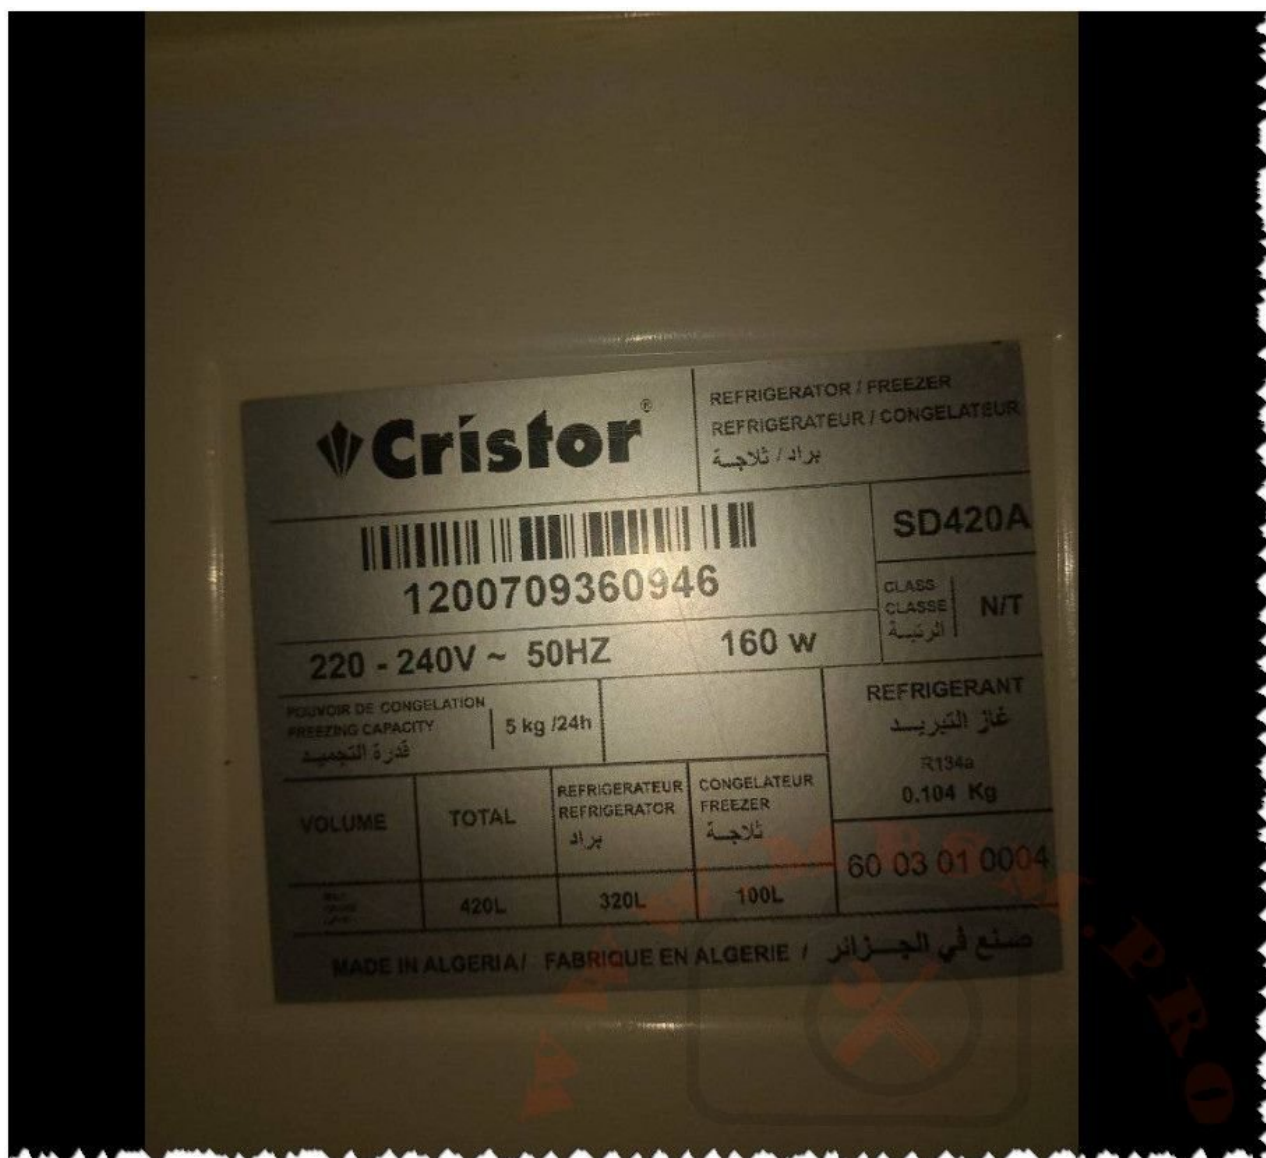

Mbsm.pro, Cristor, SD420A, REFRIGERATOR, FREEZER, 220 – 240V ~ 50HZ, CLASSE N/T, 420 L, MADE IN ALGERIA, Compressor, 1/3 hp, r134a, 104 G

written by Lilianne | 24 January 2024

Private Picture Copyright : WWW.MBSM.PRO

Mbsm.pro, Cristor, SD420A, REFRIGERATOR, FREEZER, 220 – 240V ~