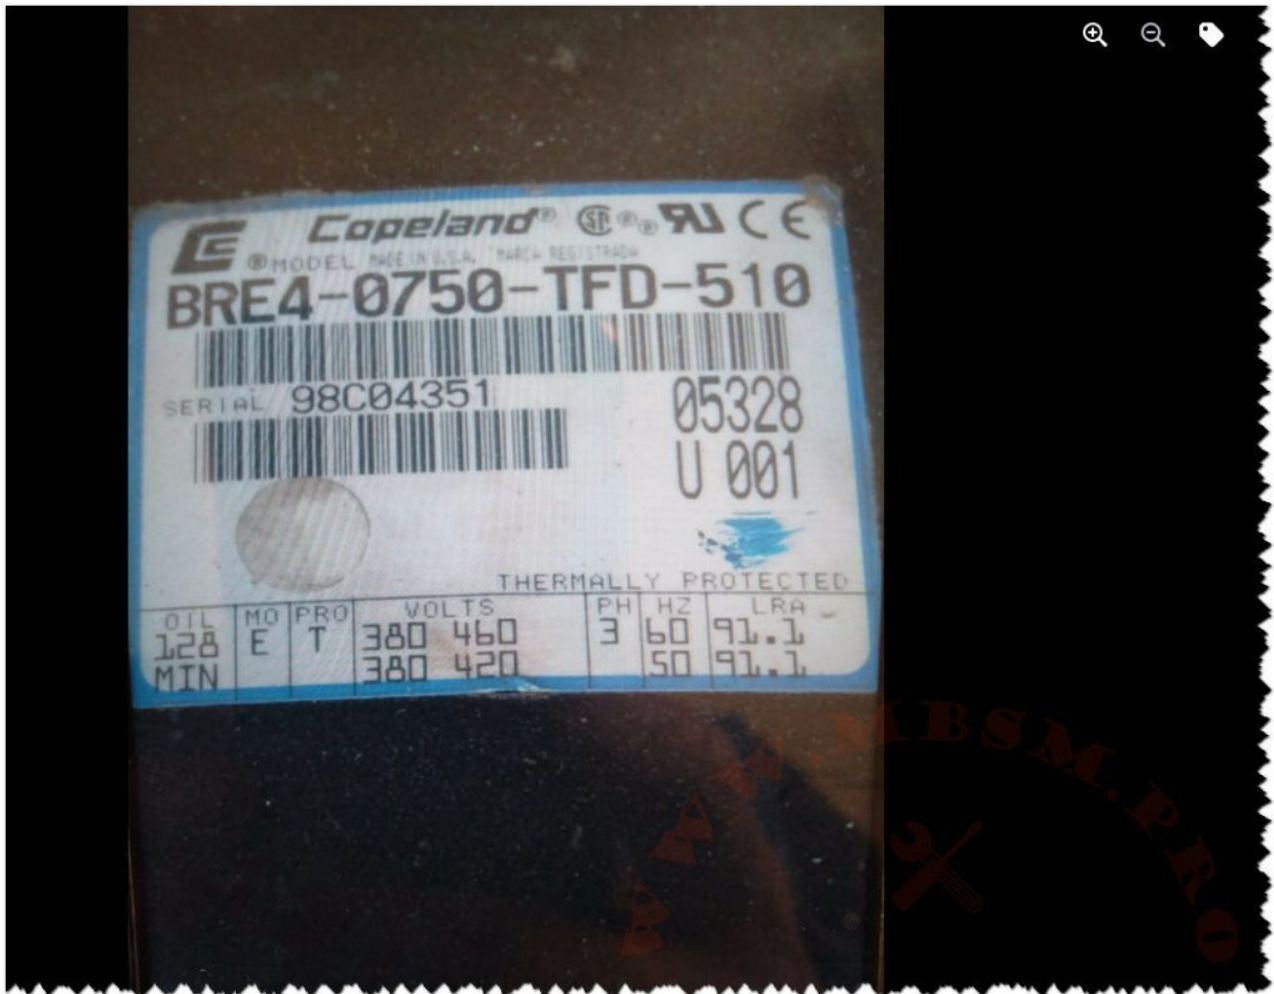

Private Picture Copyright : WWW.MBSM.PRO

Mbsm.pro, compressor, BRE4-0750-TFD-510, Copeland, 7.5 HP, 460V, 3 PH, R22, R134A, R407C, Scroll Compressor, Copeland Compressor

Mbsm.pro, Moteur aspiration de surface, Ir80-160/f, Saer, 10 hp, 400 v, 3 ph

written by Lilianne | 24 January 2024