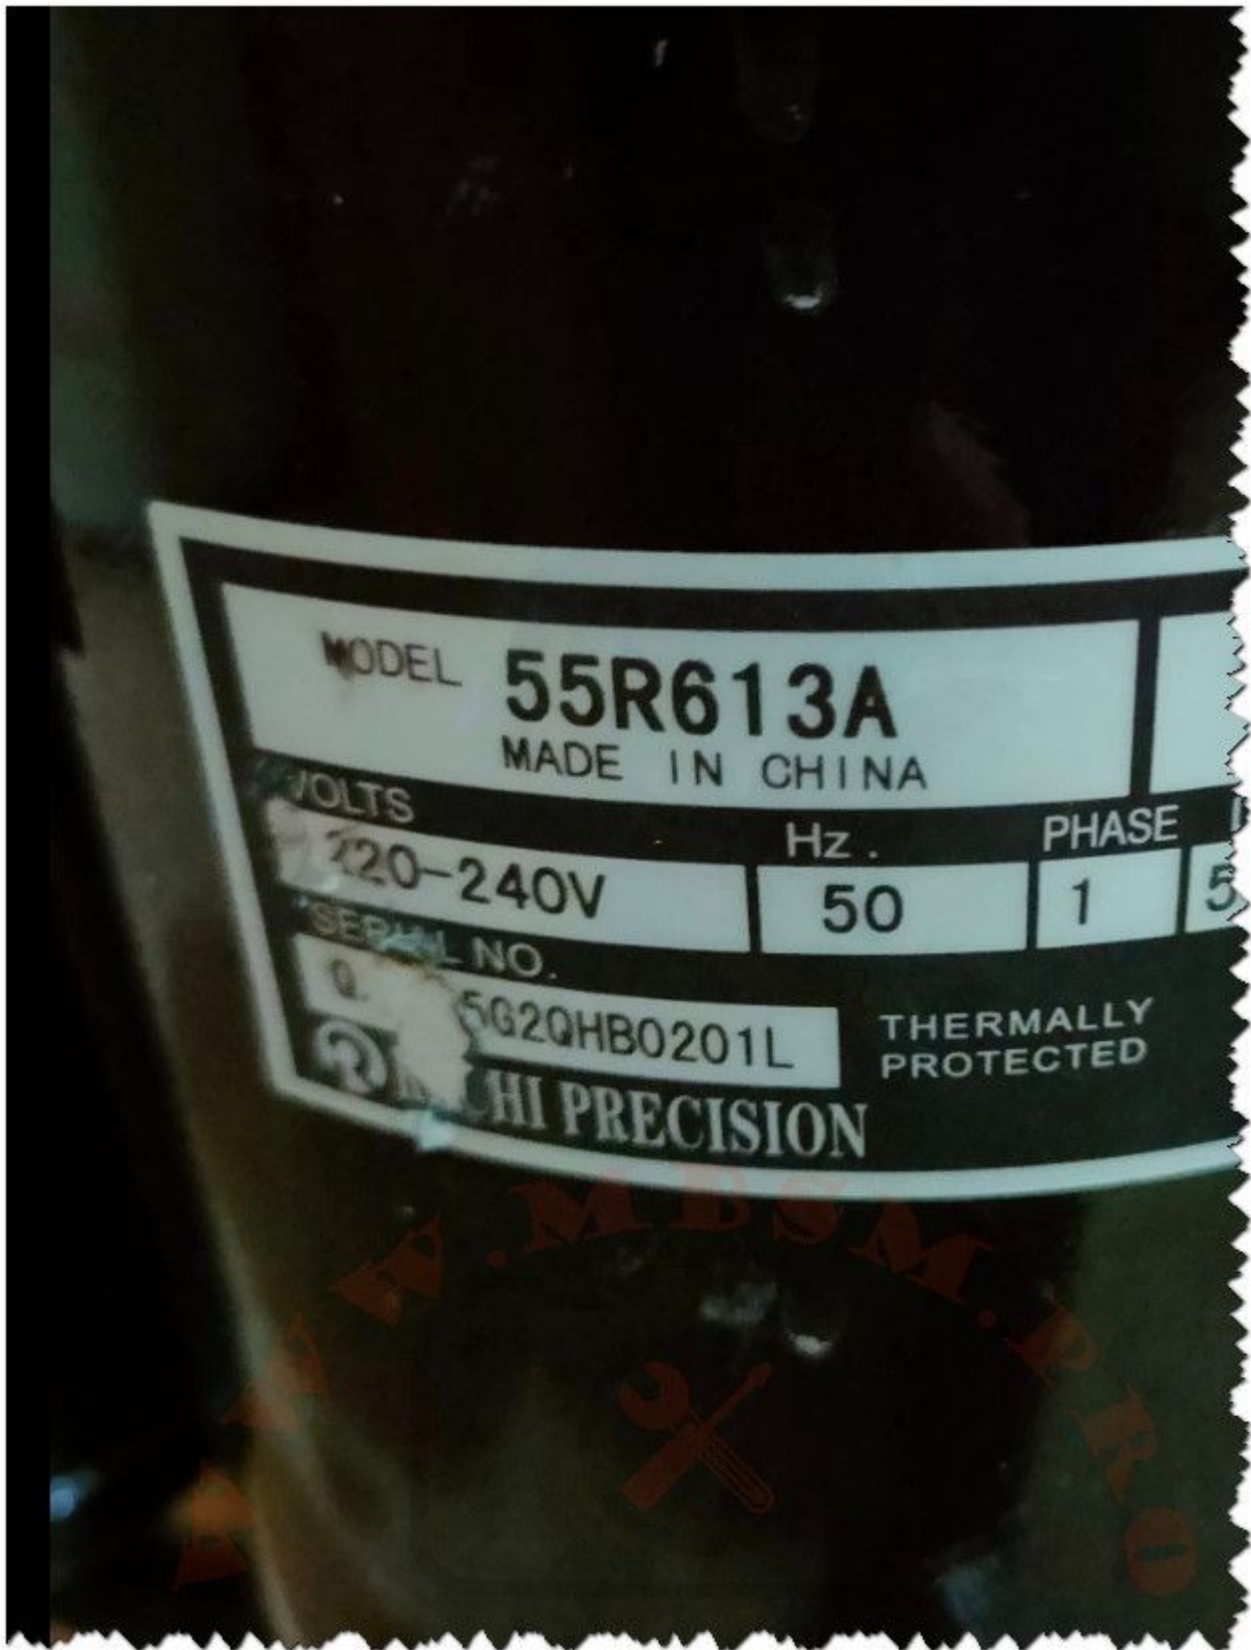

Private Picture Copyright : WWW.MBSM.PRO

Mbsm.pro, Compressor, 55R613G T-9ASM, 12000 btu, r22, 1 Ton, 1.5 hp, Air conditioner, 220 v 1ph