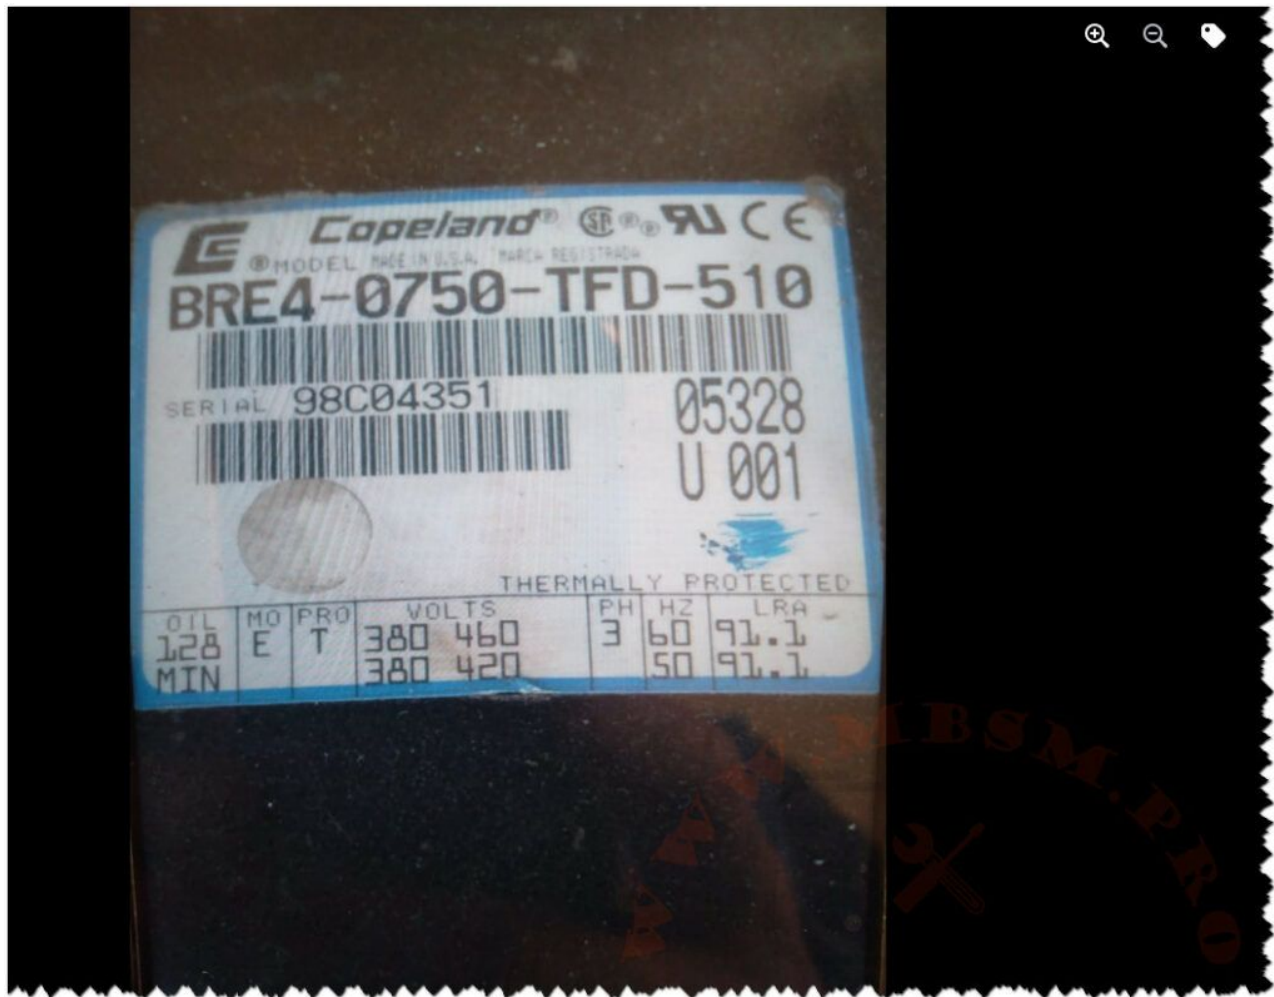

Compressor

written by Lilianne | 24 January 2024

Private Picture Copyright : WWW.MBSM.PRO

Mbsm.pro, compressor, BRE4-0750-TFD-510, Copeland, 7.5 HP, 460V, 3 PH, R22, R134A, R407C, Scroll Compressor, Copeland Compressor

---

Mbsm.pro, Moteur aspiration de surface, Ir80-160/f, Saer,