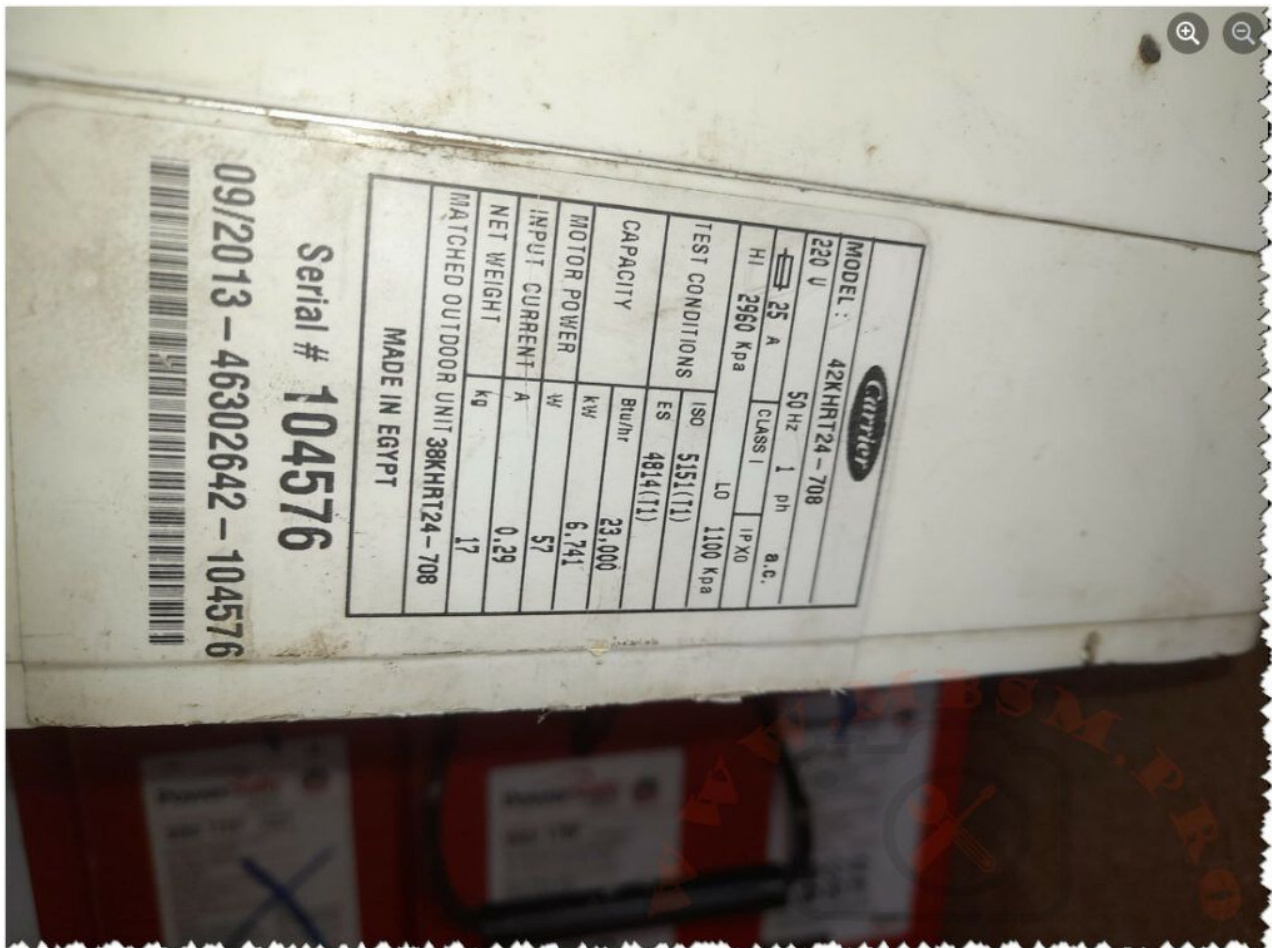

Mbsm.pro, air conditioner, 42khrt24, 24000 btu, 2 t, 3 hp, r22

written by Lilianne | 24 January 2024

Private Picture Copyright : WWW.MBSM.PRO

Mbsm.pro, air conditioner, 42khrt24, 24000 btu, 2 t, 3 hp, r22