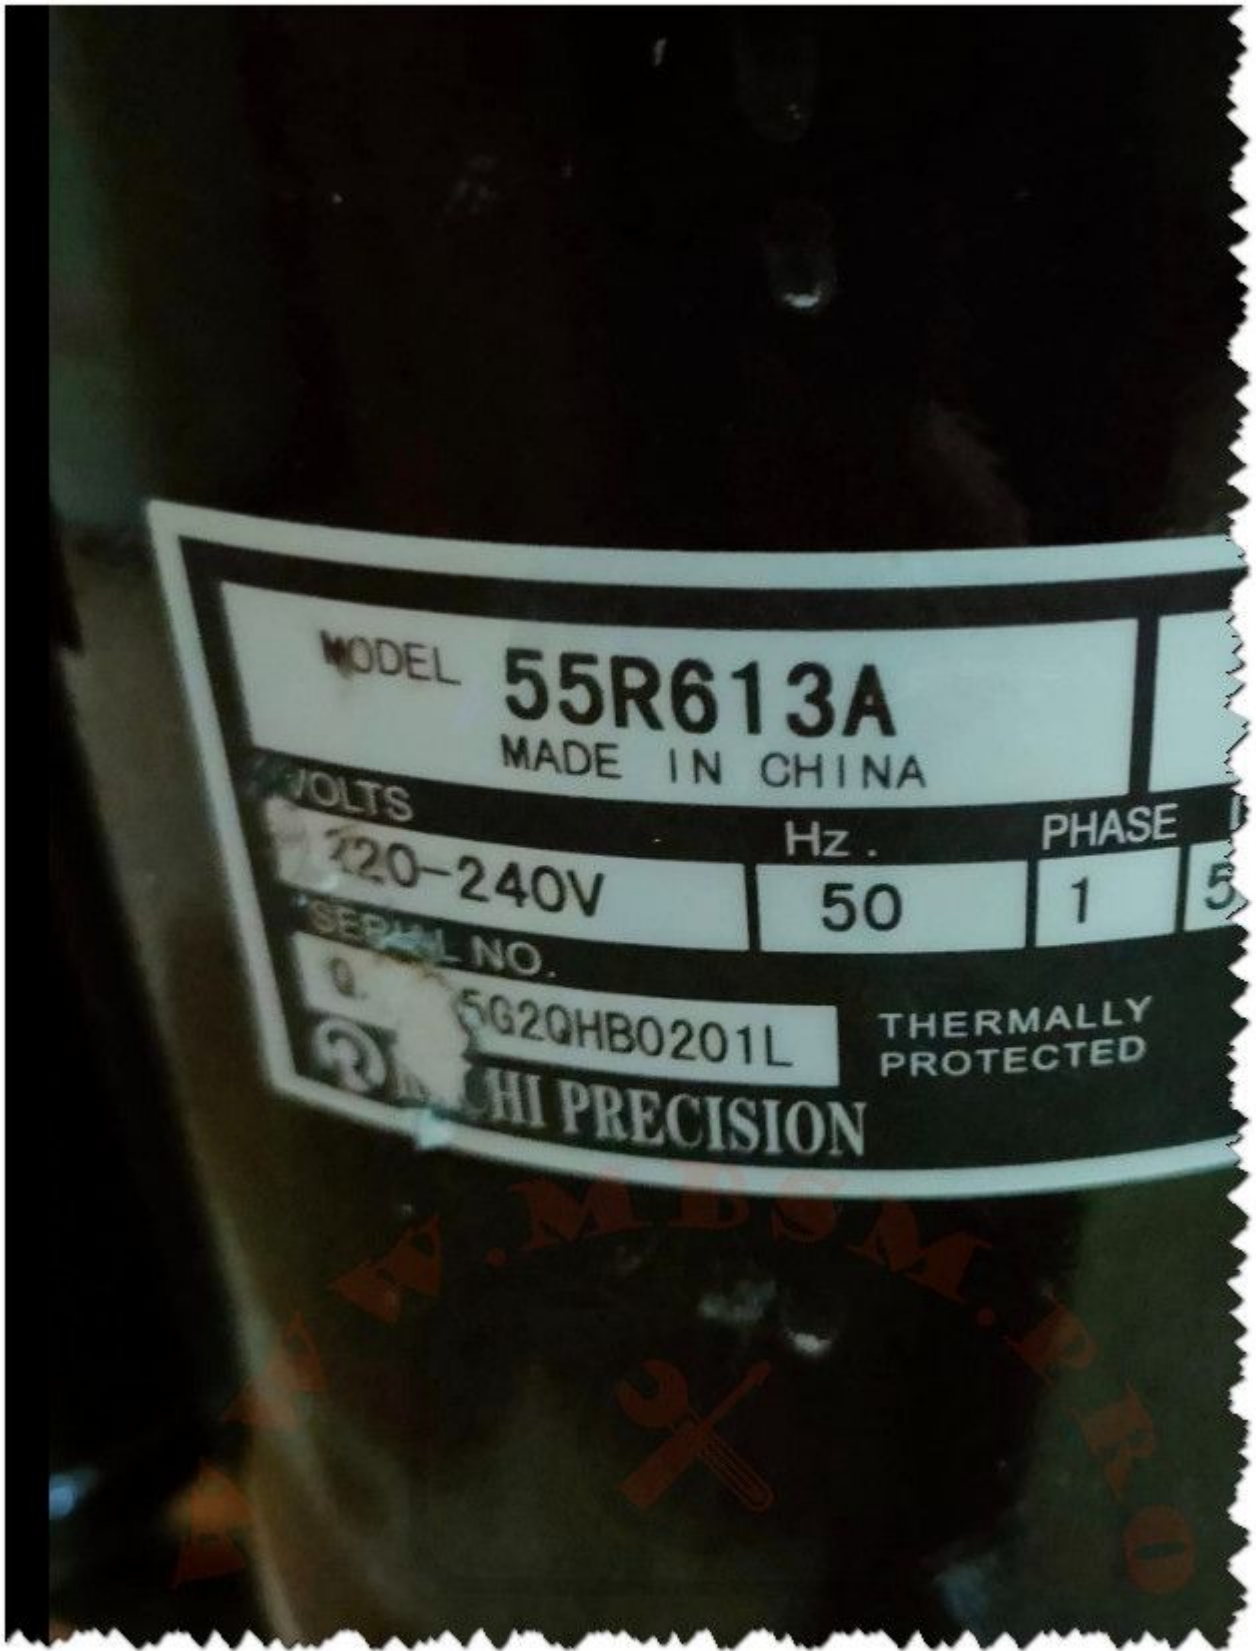

Private Picture Copyright : WWW.MBSM.PRO

Mbsm.pro, Compressor, 55R613G T-9ASM, 12000 btu, r22, 1 Ton, 1.5 hp, Air conditioner, 220 v 1ph