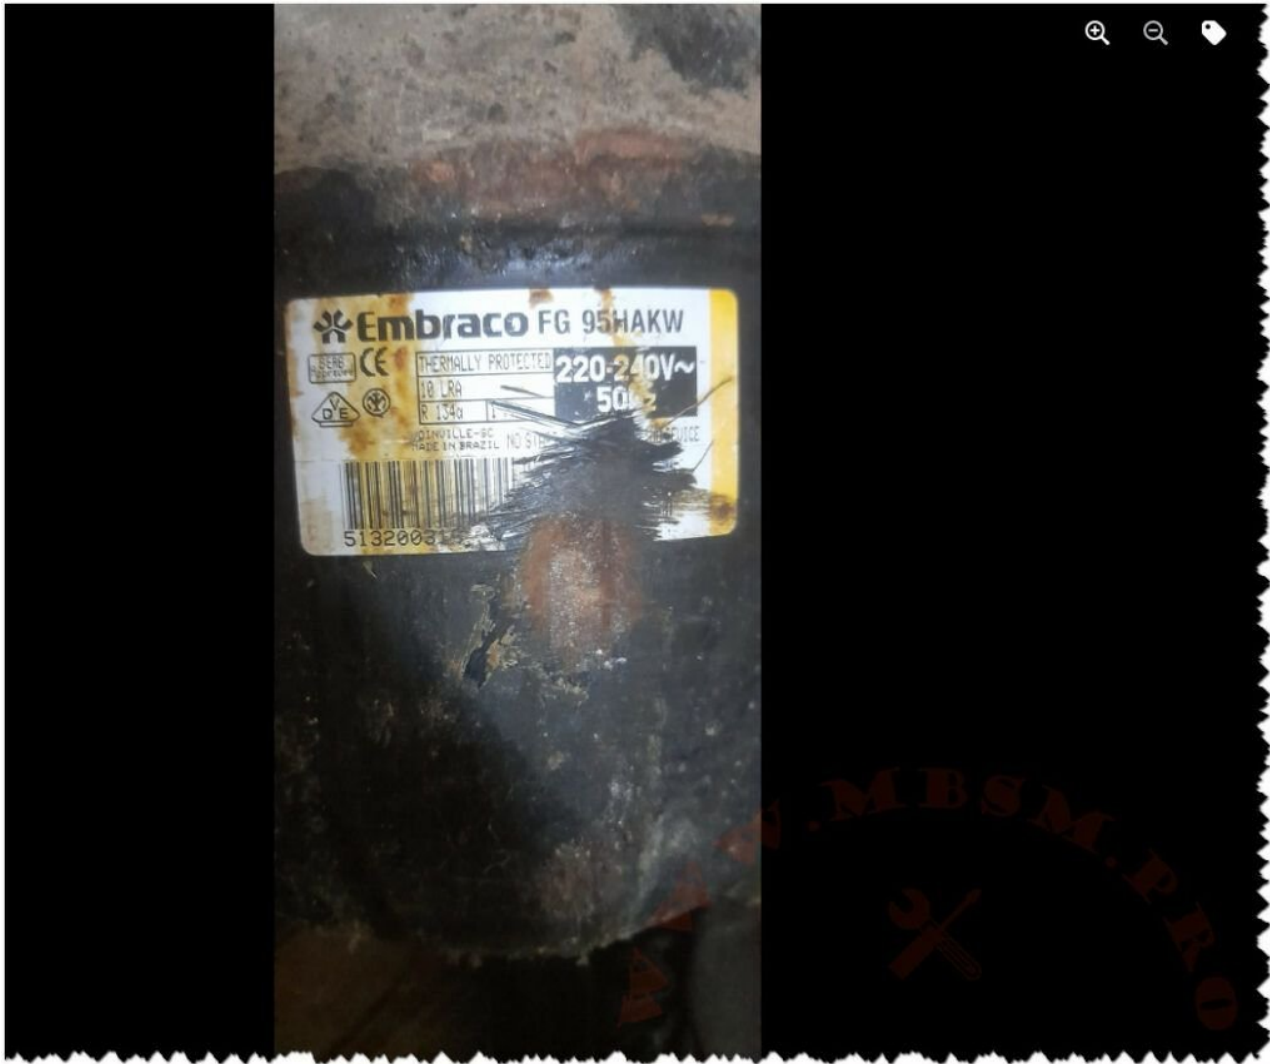

Private Picture Copyright : WWW.MBSM.PRO

Mbsm.pro, compressor, Embraco, Fg-95hak, Fg 95hak, 1/3 hp, lbp, r134a, 300 w, 10.6 cm³

Mbsm.pro, Electrolux, HPY14AA, LBP, R600a, 1/5 HP, 220-240V/1/50Hz

Category: compressor

written by Lilianne | 30 January 2024