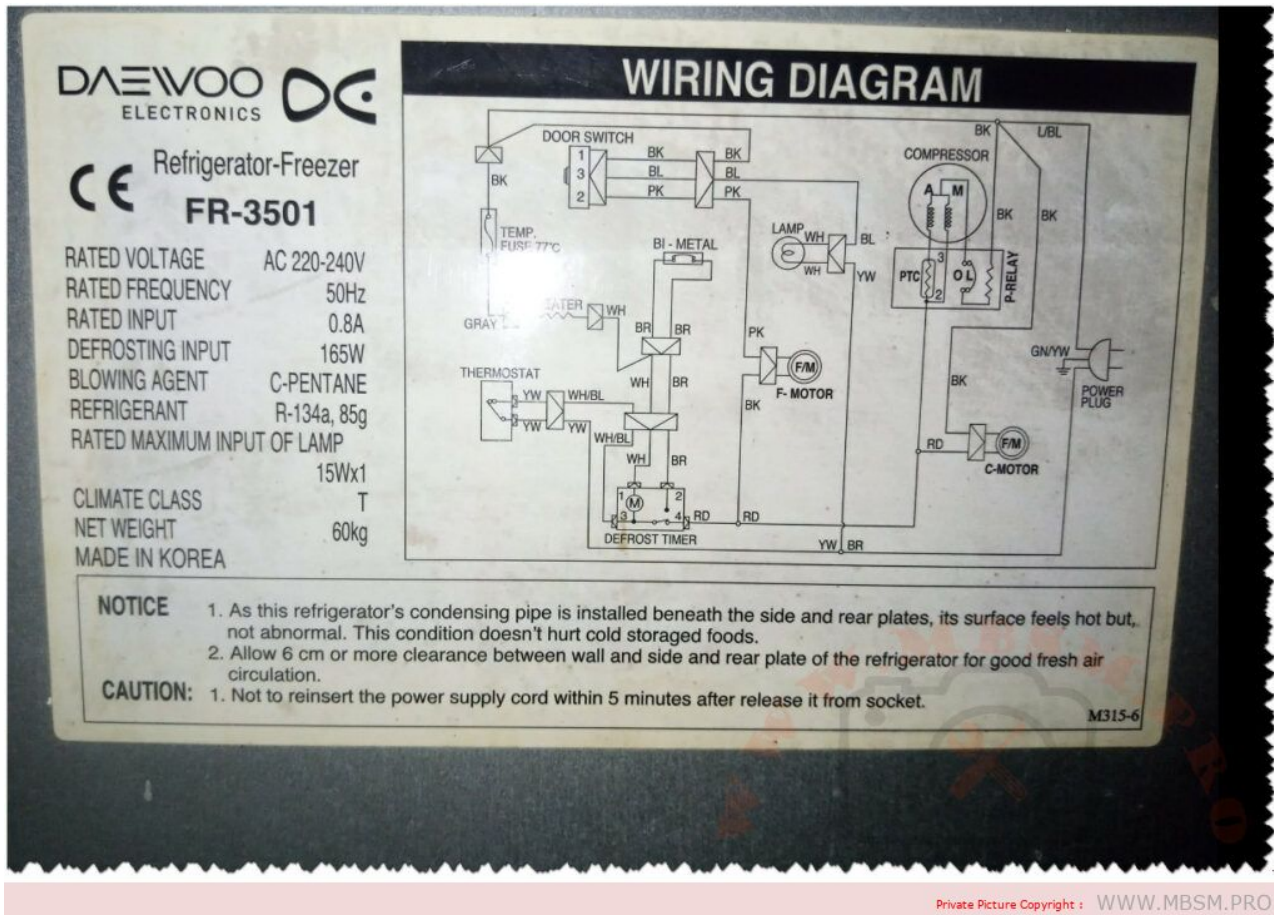

R-134a, 85g, HSL25YE-5, 1/5 hp, R-134a, 85g

written by Lilianne | 30 January 2024

Mbsm.pro, DAEWOO, Refrigerator-Freezer, 350 l, FR-3501, AC 220-240V, 0.8 a, 165 w, compressor, 1/5 hp, R-134a, 85g, HSL25YE-5, 1/5 hp, R-134a, 85g