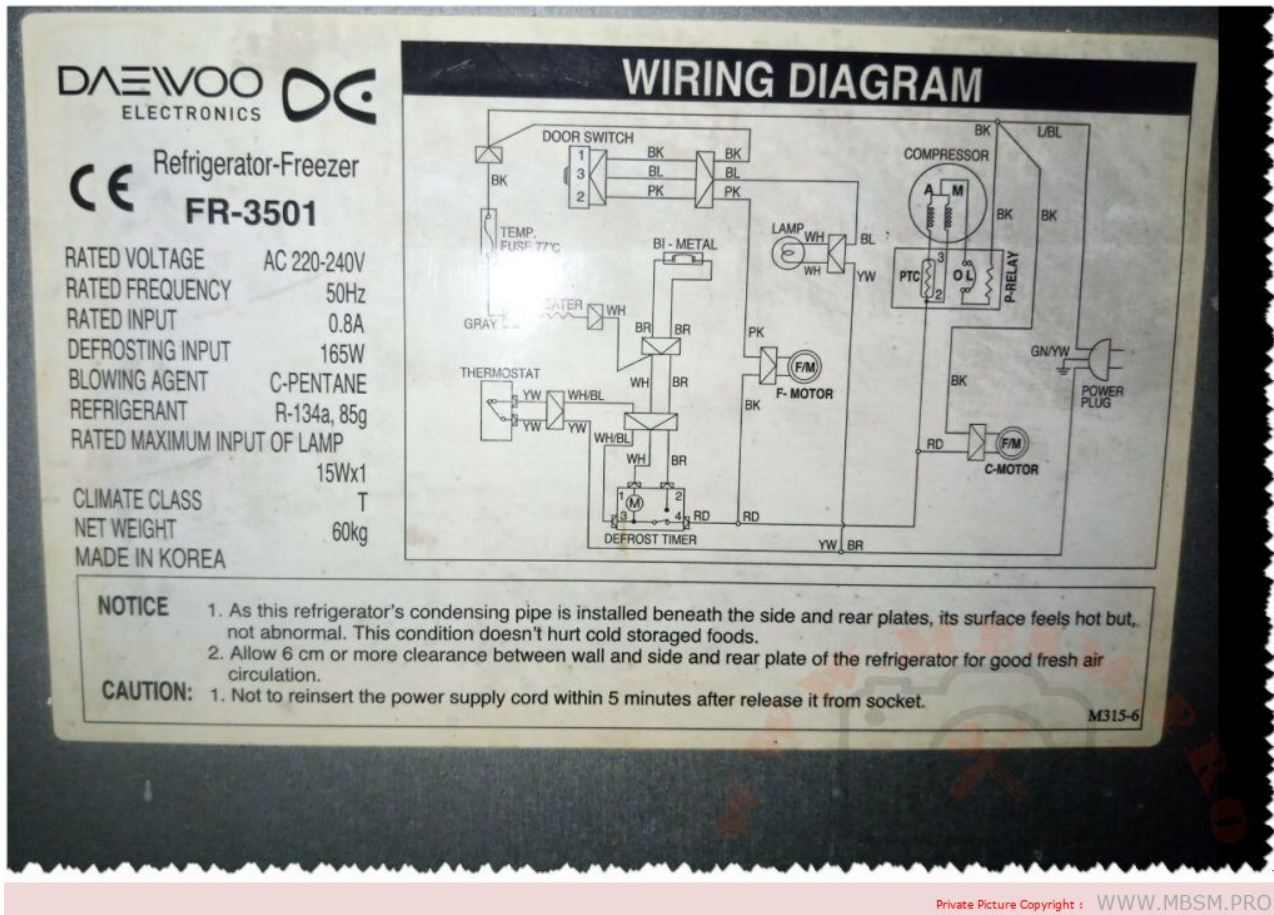

# R-134a, 85g, HSL25YE-5, 1/5 hp, R-134a, 85g

written by Lilianne | 30 January 2024

Mbsm.pro, DAEWOO, Refrigerator-Freezer, 350 l, FR-3501, AC 220-240V, 0.8 a, 165 w, compressor, 1/5 hp, R-134a, 85g, HSL25YE-5, 1/5 hp, R-134a, 85g