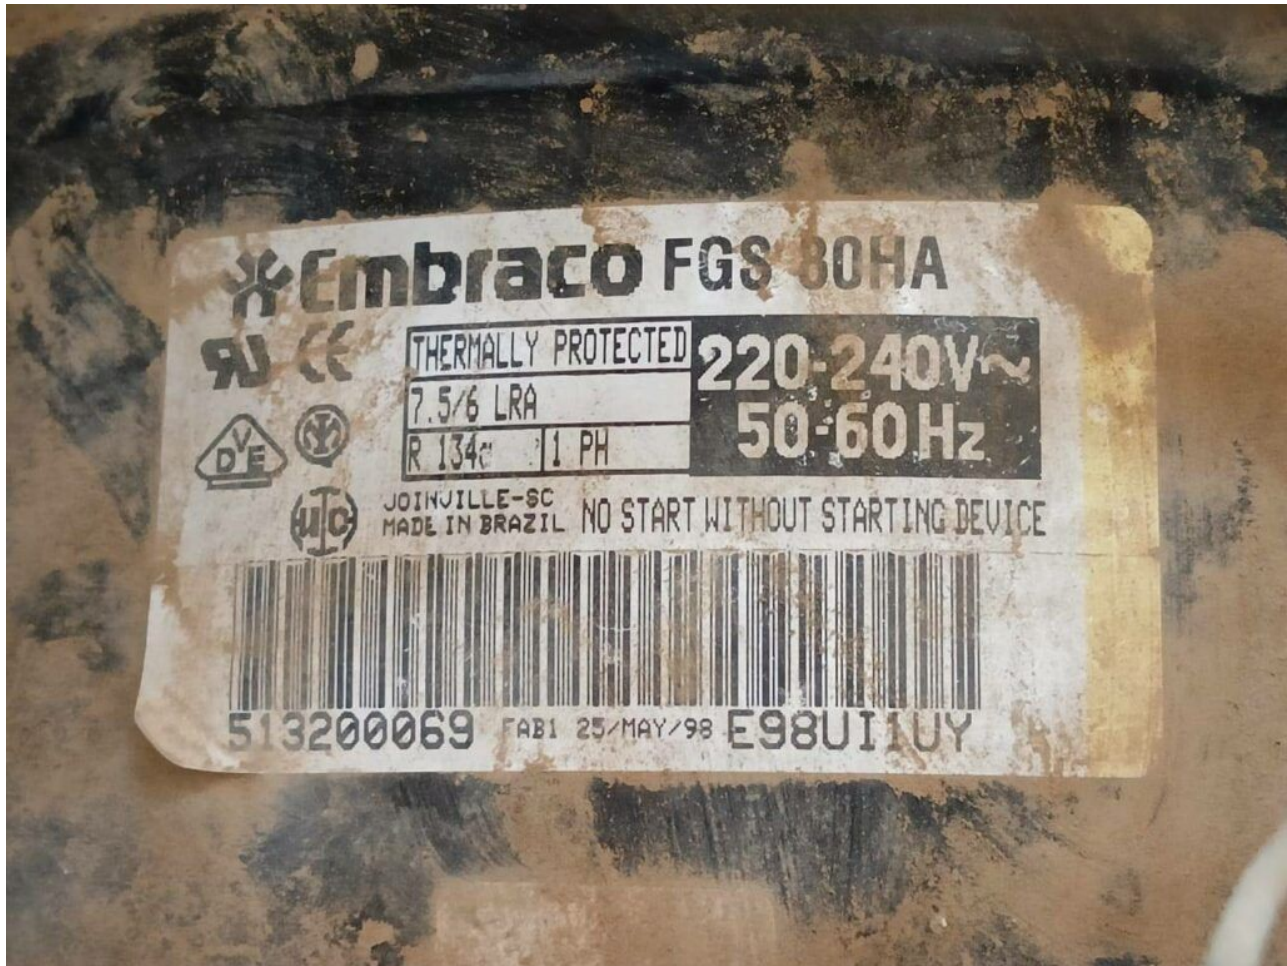

Private Picture Copyright : WWW.MBSM.PRO

Mbsm.pro, COMPRESSOR, EMBRACO, FGS80HA, FGS 80HA, r13a, 1/4 hp, lbp, 820 btu