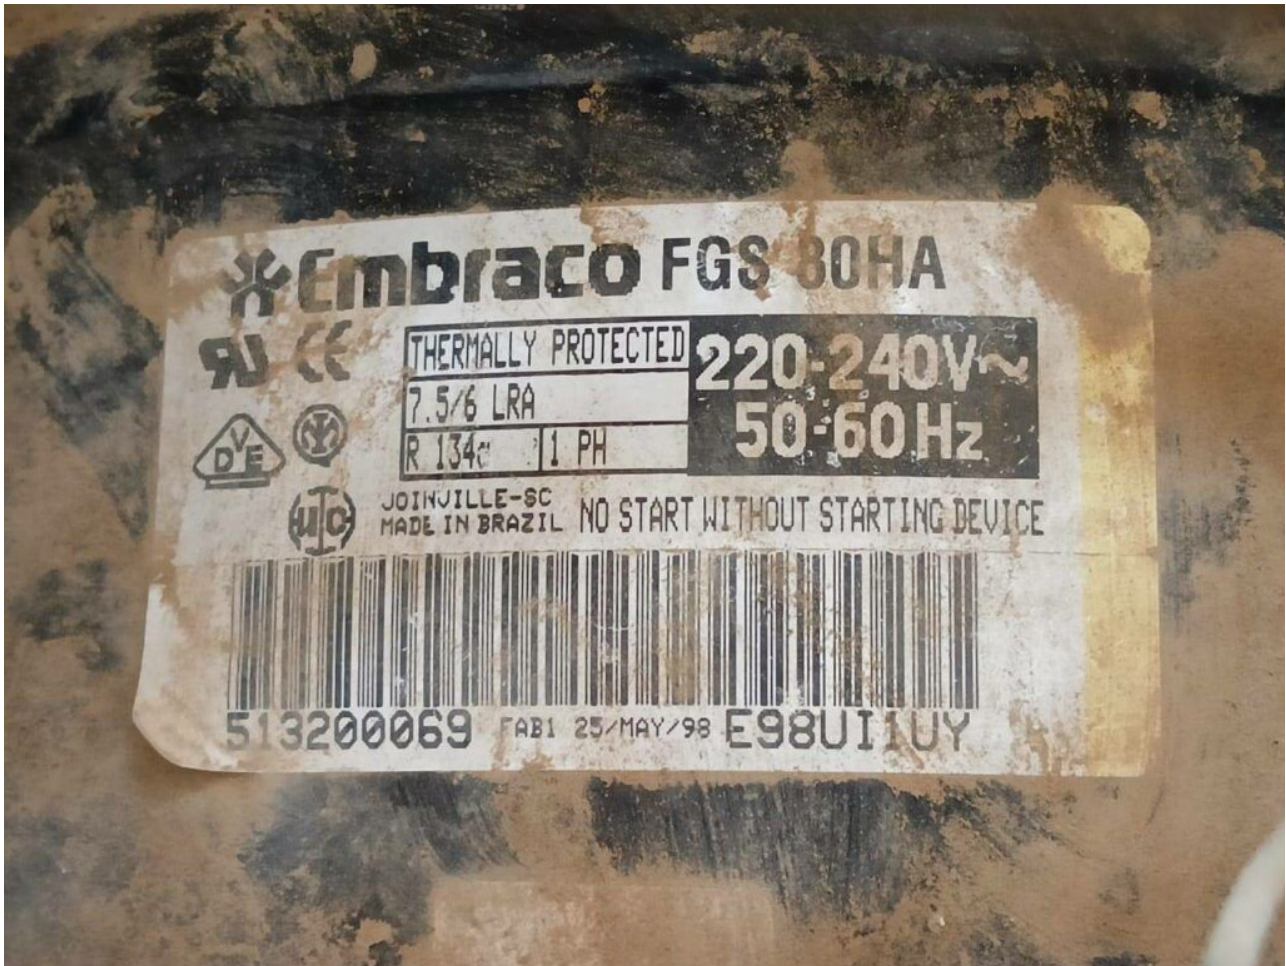

Private Picture Copyright : WWW.MBSM.PRO

Mbsm.pro, COMPRESSOR, EMBRACO, FGS80HA, FGS 80HA, r13a, 1/4 hp, lbp, 820 btu