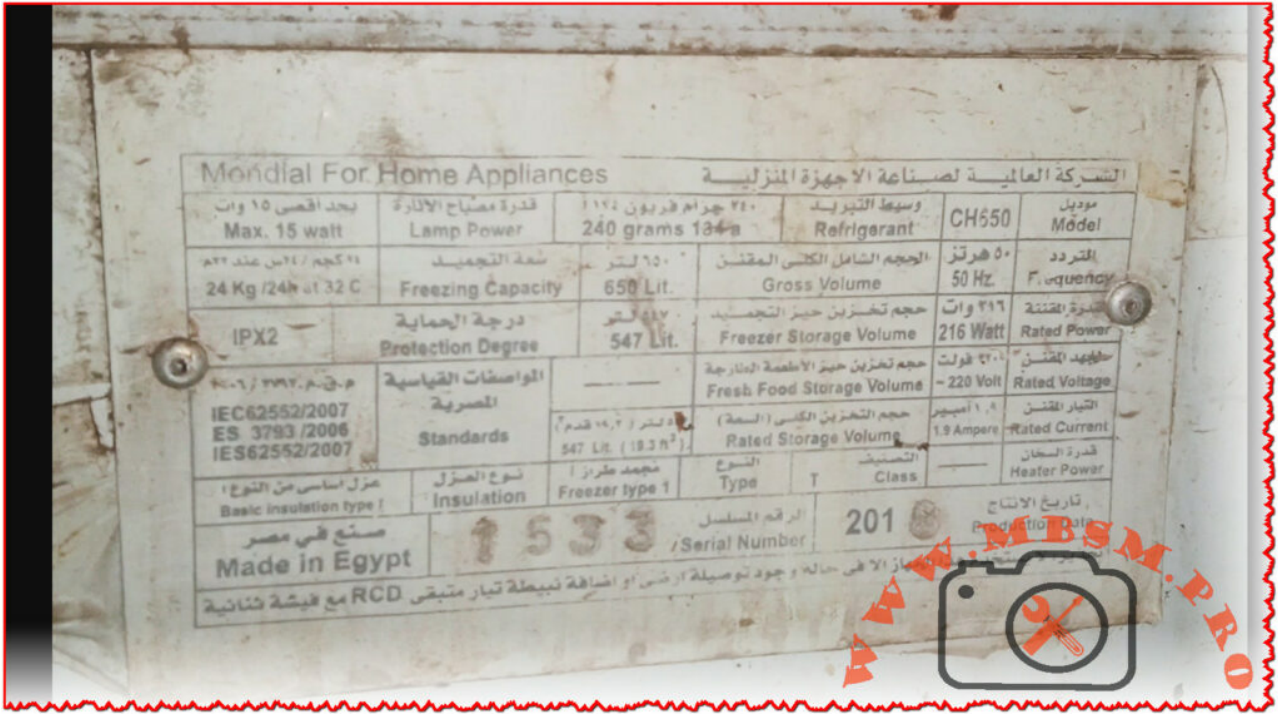

Mbsm.pro, Freezer, Ch650, 650 L, Mondial For. Home Appliances, Compressor, r134a, 240 g, Lbp, 1/3 hp, 230 w, 1.9 A

Mbsm.pro, Refrigerator, UP 180,
UP180, 155 w, 199 L, r134a, 145 g,
Compressor, HSL19JE-5, 1/5 hp, lbp,
DAEW00

Category: Refrigerator

written by Lilianne | 29 February 2024