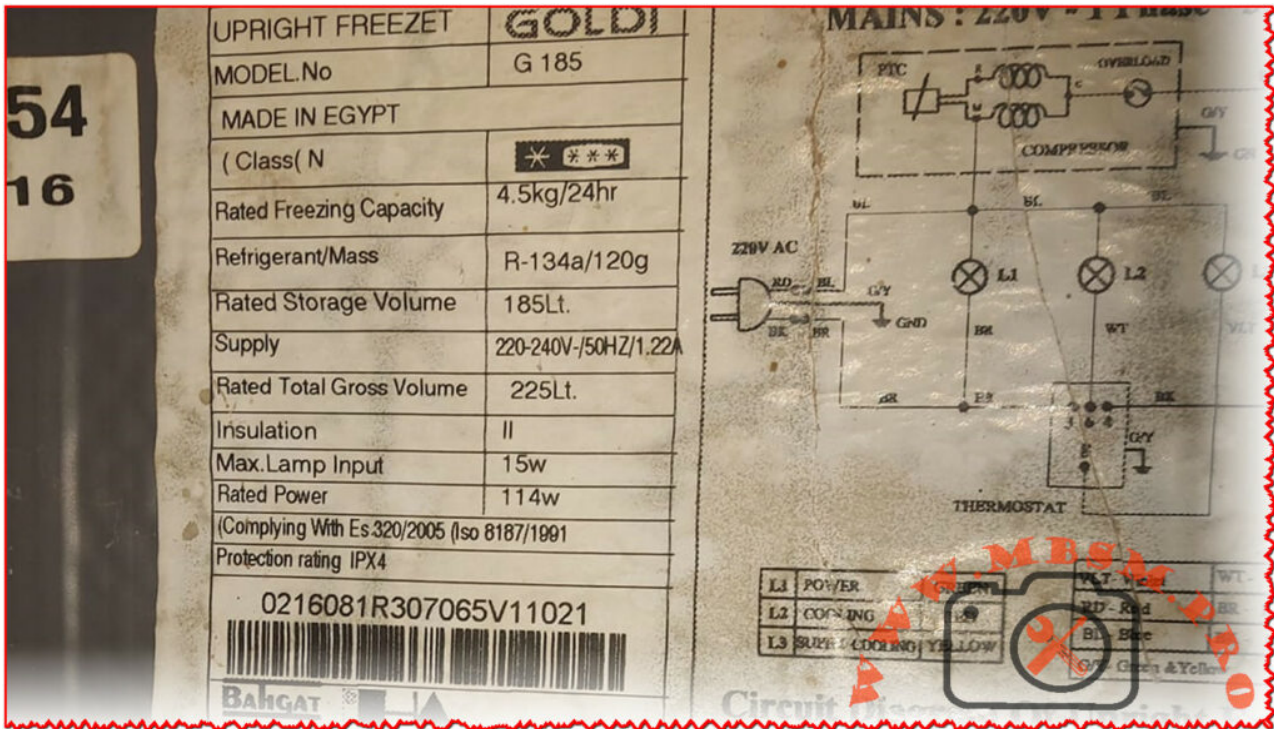

W

written by Lilianne | 29 February 2024

Mbsm.pro, UPRIGHT, FREEZET, g185, 185 L, r134a, 120g, Compressor, 1/6 hp, Lbp, 118 w

Mbsm.pro, Refregirator, UR-10/BCD-480, 420 L, Compressor, GUY75AA, LBP, R134a, 145 G, 1/4 hp, 1.30 A

written by Lilianne | 29 February 2024

Mbsm.pro, Refregirator, UR-10/BCD-480, 420 L, Compressor, GUY75AA, LBP, R134a, 145 G, 1/4 hp, 1.30 A