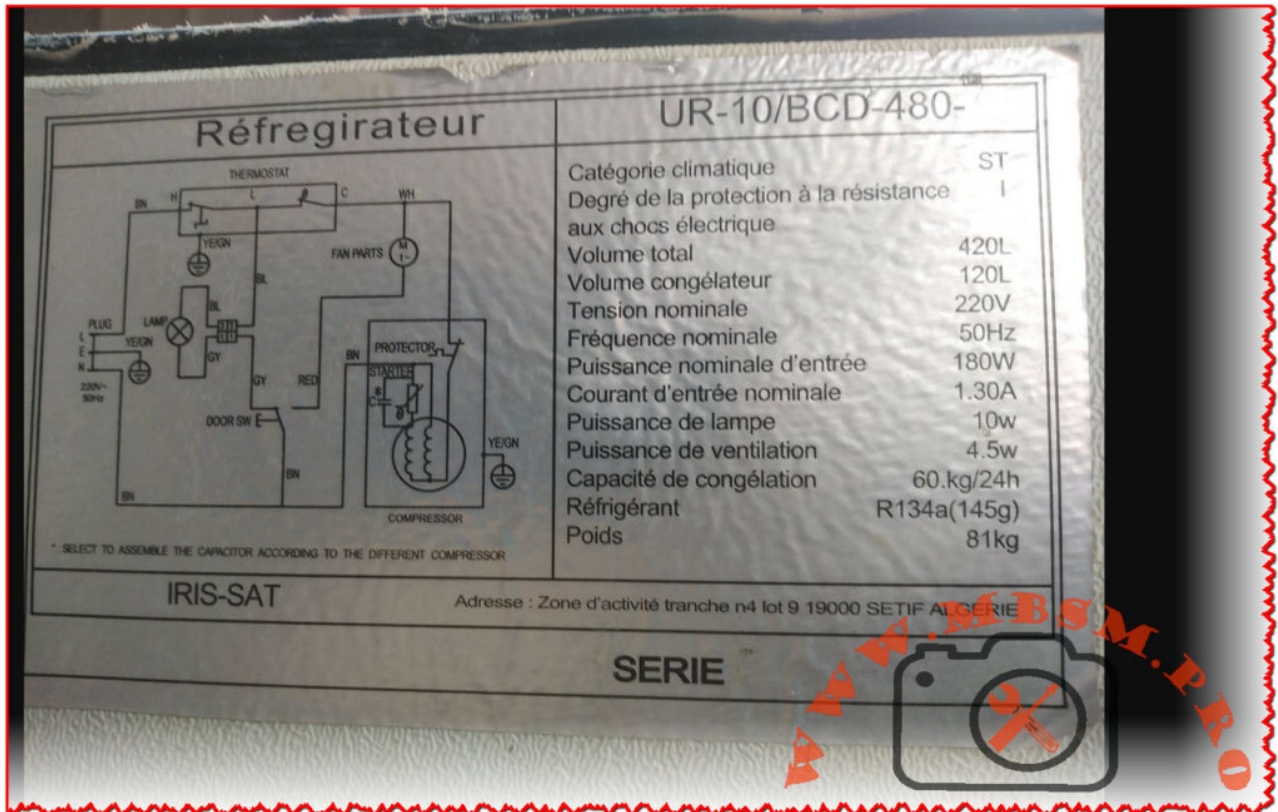

Mbsm.pro, Refregirator, UR-10/BCD-480, 420 L, Compressor, GY75AA, LBP, R134a, 145 G, 1/4 hp, 1.30 A

Mbsm.pro, Refregirator, Commercial, presentation, Coca-Cola, 400 L, CPE-0400, SANDENINTERCOUL, compressor, SANDEN, SrCACA, 6456, r744, 250 g, 3/4 hp, 560 w, lbp, 2.45 a

Category: Refrigerator

written by Lilianne | 29 February 2024