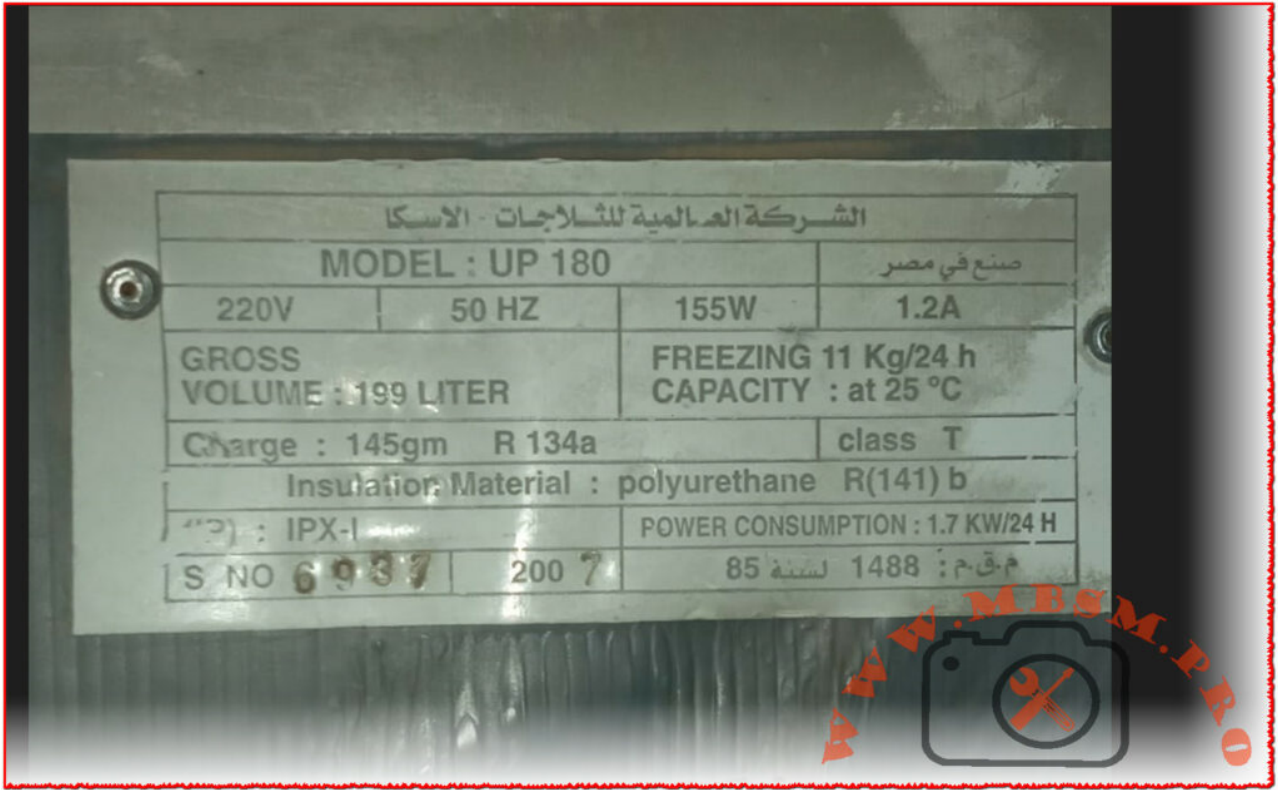

Mbsm.pro, Refrigerator, UP 180, UP180, 155 w, 199 L, r134a, 145 g, Compressor, HSL19JE-5, 1/5 hp, lbp, DAEW00

Mbsm.pro, Freezer, GR-EF40, TOSHIBA REFRIGERATOR-FREEZER, 335 L, Qb73c15gax5 ,R134a , Refrigeration Compressor ,1/4 Hp, Panasonic, QB series , 1Ph , 220V 50Hz

Category: compressor,Freezer
written by Lilianne | 29 February 2024