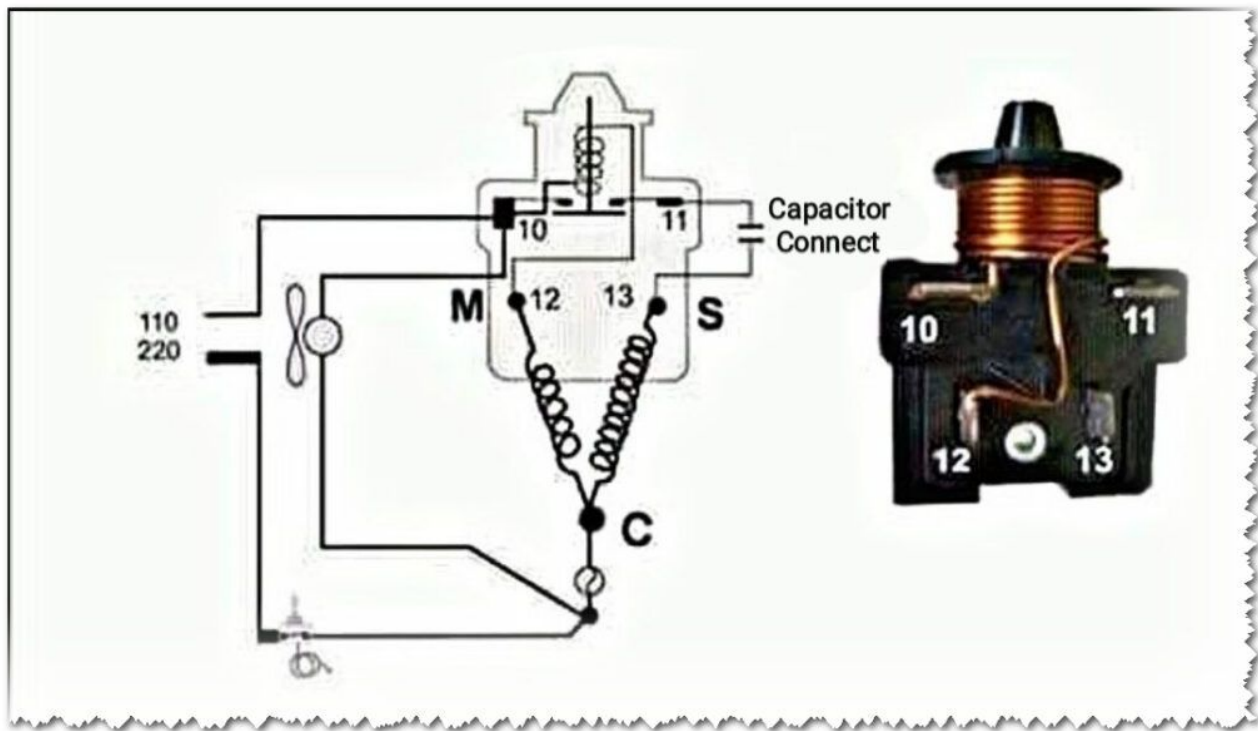

Mbsm.pro, Danfoss, compressor, relay, connection, Refrigeration

written by Lilianne | 19 December 2024

Mbsm.pro, Danfoss, compressor, relay, connection, Refrigeration

Mbsm.pro, Compressors, Hermetic reciprocating

written by Lilianne | 19 December 2024