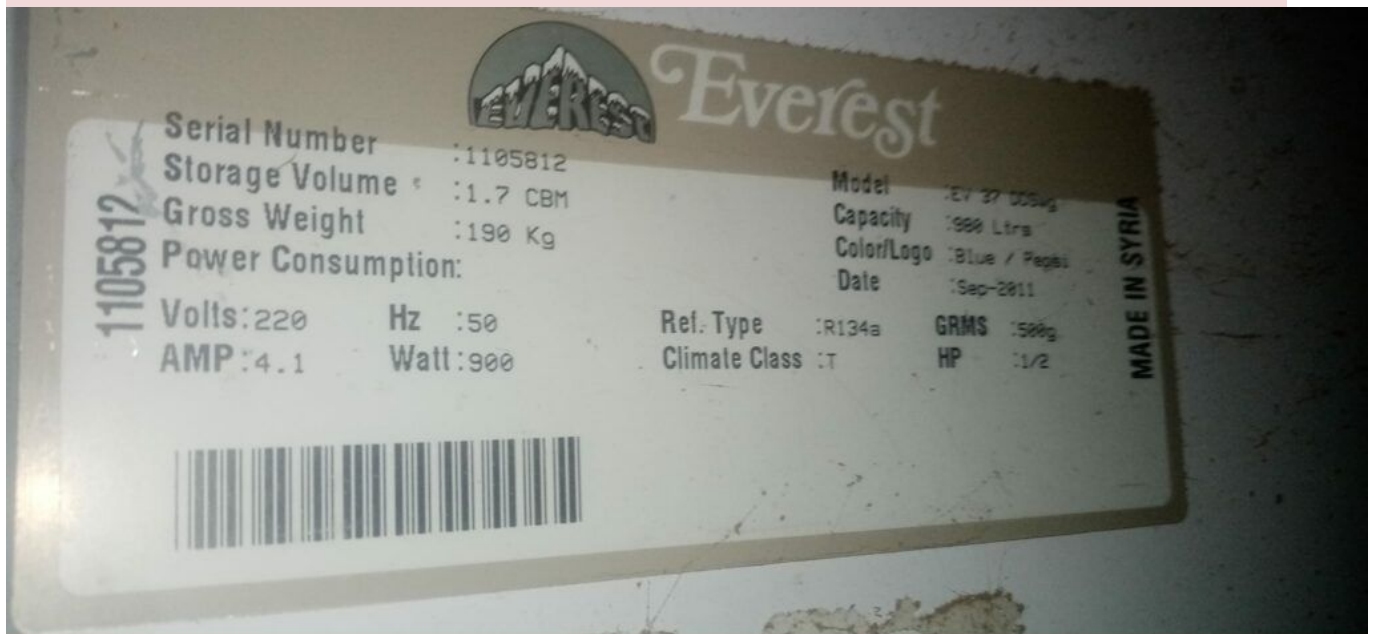

Private Picture Copyright : WWW.MBSM.PRO