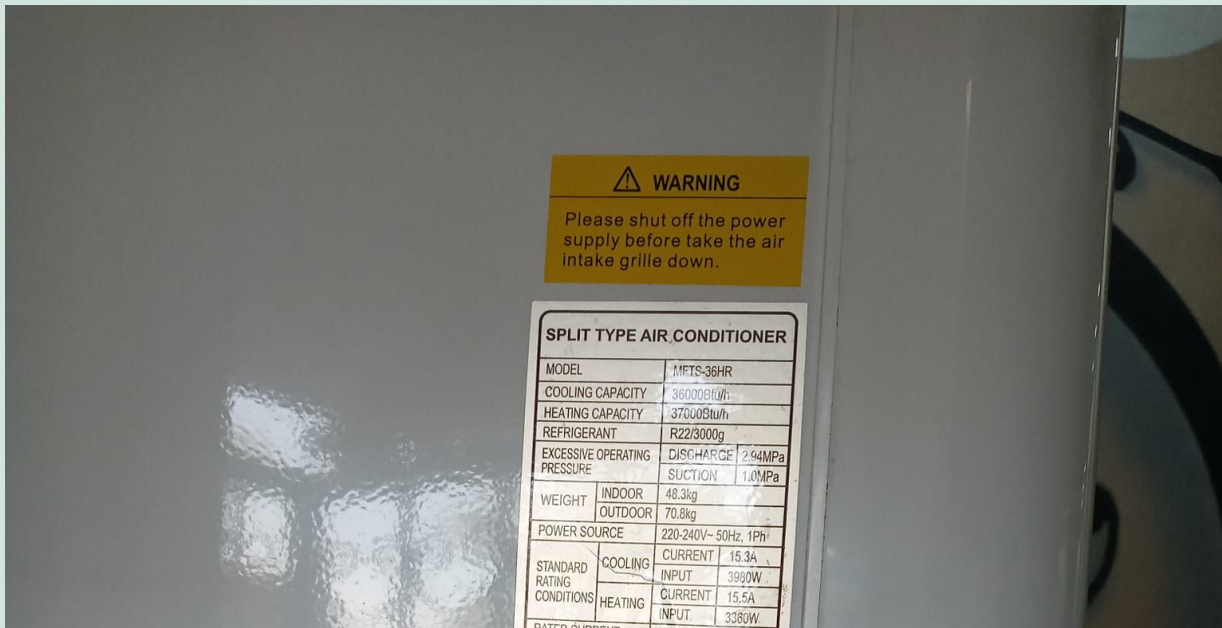

Private Picture Copyright : WWW.MBSM.INFO