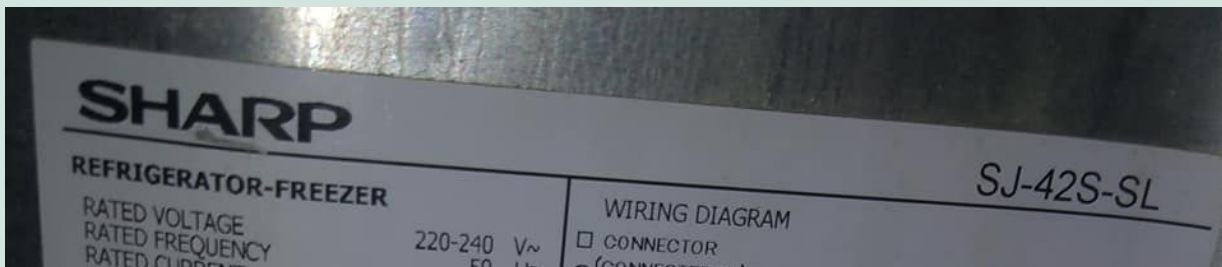

Mbsm.info, Sj-42S-SL, refrigerator, freezer, Sharp, 220 v, 1.1 A, 152 W,
14 FEET, 385 L, R134A, 100G, compressor , 1/5 Hp

Private Picture Copyright : WWW.MBSM.INFO

Private Picture Copyright : WWW.MBSM.INFO