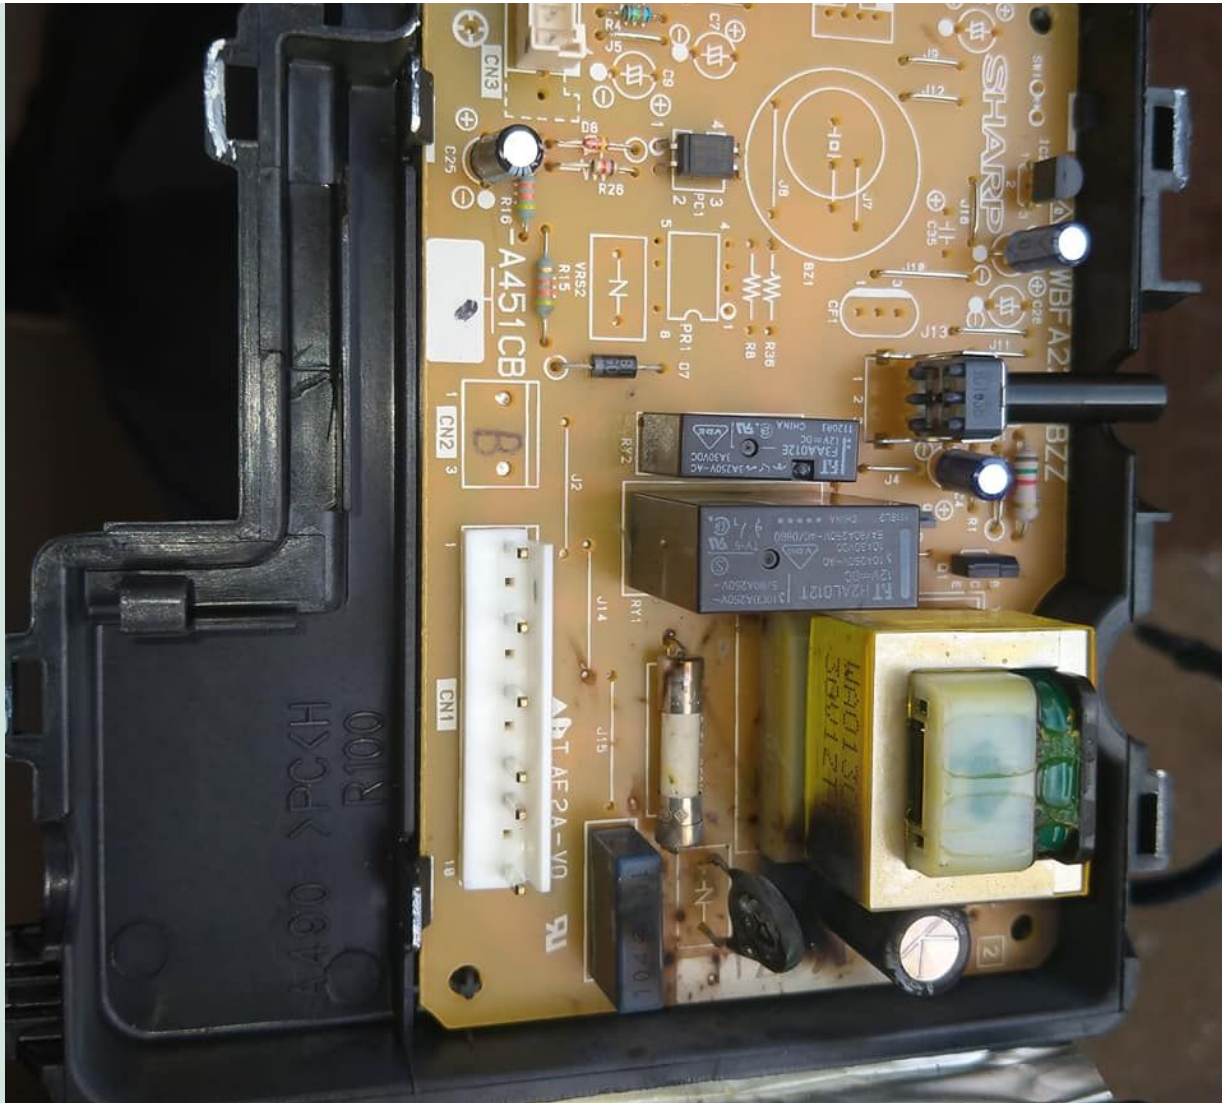

Mbsm.info, Sj-42S-SL, refrigerator, freezer, Sharp, 220 v, 1.1 A, 152 W,
14 FEET, 385 L, R134A, 100G, compressor , 1/5 Hp

Private Picture Copyright : WWW.MBSM.INFO

Private Picture Copyright : WWW.MBSM.INFO