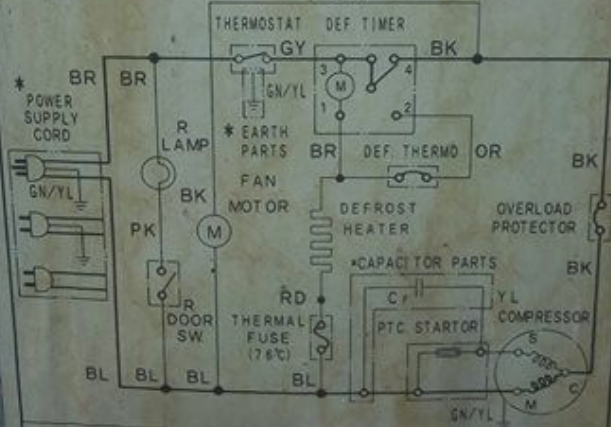

Copyright : WWW.MBSM.PRO

HITACHI FL1568-SL

220-240V 50Hz OIL 2008.09.26

SERIAL NO. 22592 HFC-134a

⚠ WARNING | HIGH TEMPERATURE
ELECTRIC SHOCK

DO NOT TOUCH M15

CIRCUIT DIAGRAM

GY...GRAY OR...ORANGE RD...RED PK...PINK
 VT...VIOLET BR...BROWN BL...BLUE BK...BLACK
 GN/YL...GREEN/YELLOW YL...YELLOW
 BK

*THE PLUG TYPE CAPACITOR PARTS, EARTH PARTS ON CIRCUIT DIAGRAM ARE SUBJECTED TO CHANGE ACCORDING MODEL TYPE

Insulation Blowing Gas:
Cyclo-Pentane

N02

Private Picture Copyright : WWW.MBSM.PRO

Private Picture Copyright : WWW.MBSM.PRO