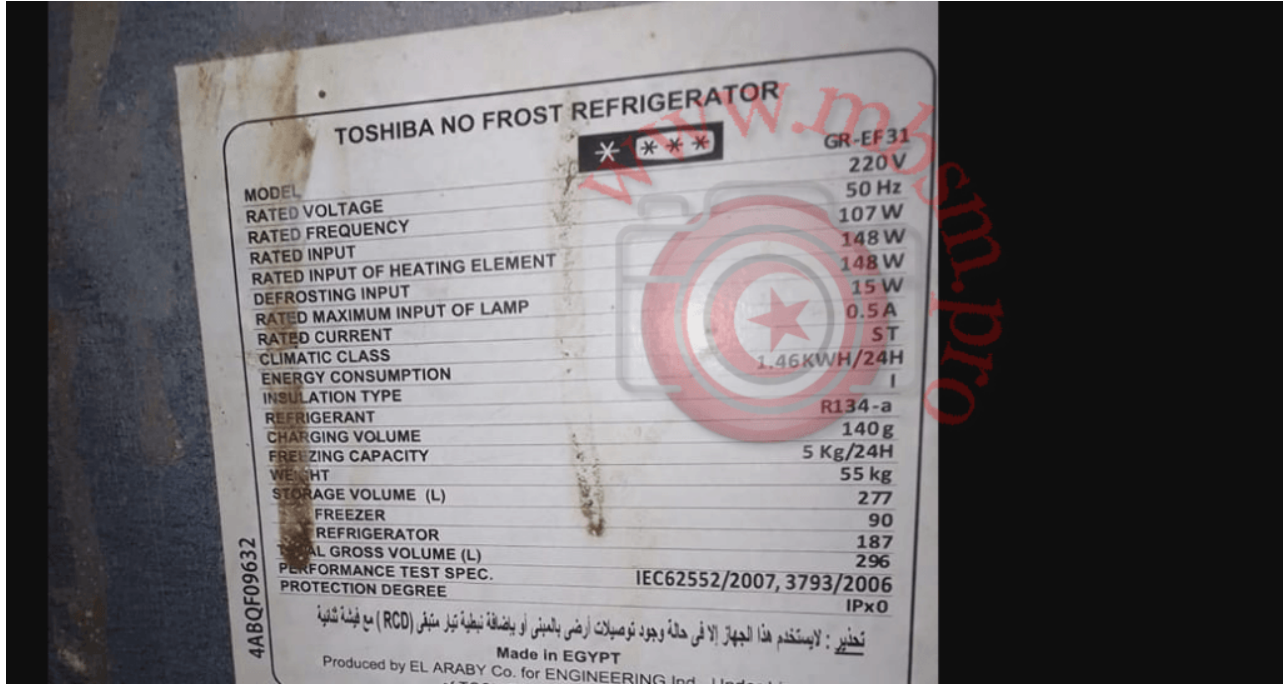

Gr-ef31

Category: Refrigerator

written by Lilianne | 24 March 2023