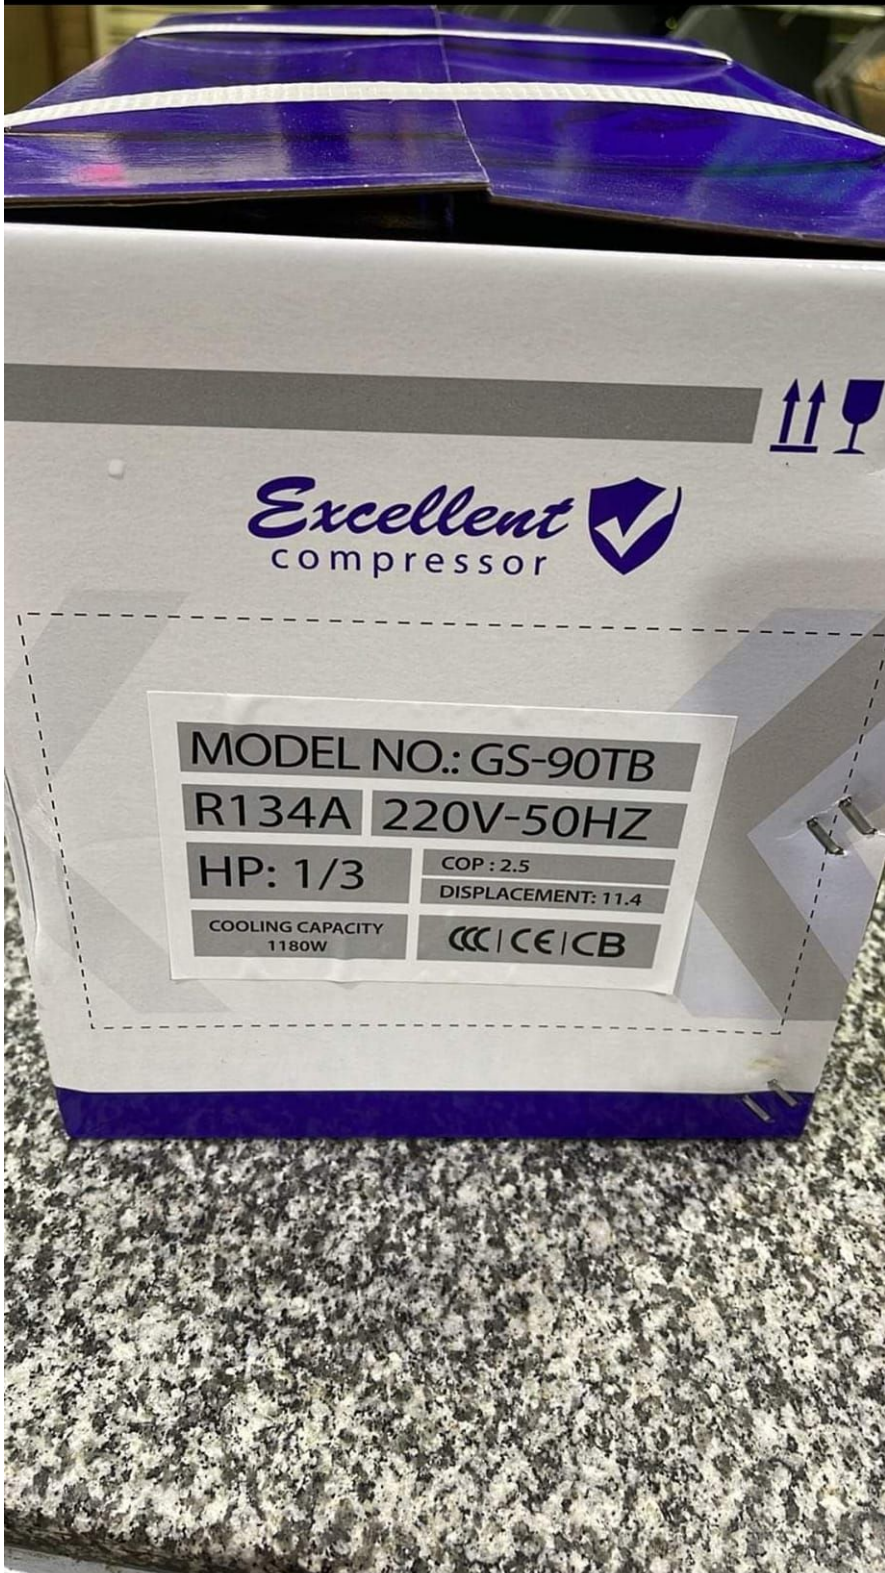

Excellent, Compressor, GS66AF, 1/6
hp, LBP, r134a, disp 6.6 cm³, 165 w,
1Ph, 220 v/50hz , GS77AF, 1/5 Hp,
GS-90TB, 1/3 hp

Category: compressor

written by Amina | 14 October 2023

Excellent compressor

Excellent
compressor

MODEL NO.: GS66AF

R134A 220V-50HZ

HP: 1/6

COP : 1.25

DISPLACEMENT: 6.6

COOLING CAPACITY: 165W

| CE | CB

Excellent compressor

Excellent
compressor

GS66AF
220V-240V-50/60HZ

LBP R134A

CCC | CE | CB

10104211

PRODUCT DATE

Excellent
compressor

MODEL NO.: GS-90TB
R134A 220V-50HZ
HP: 1/3 COP: 2.5
DISPLACEMENT: 11.4
COOLING CAPACITY 1180W
CCC | CE | CB

Excellent
compre

MODEL NO.: GS77AF

R134A 220V-50HZ

HP: 1/5

COP: 1.25

DISPLACEMENT: 7.7

COOLING CAPACITY: 185W

CCC | CE | CB